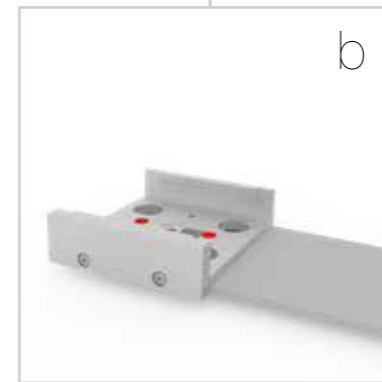

GERADE VERSION/STRAIGHT VERSION