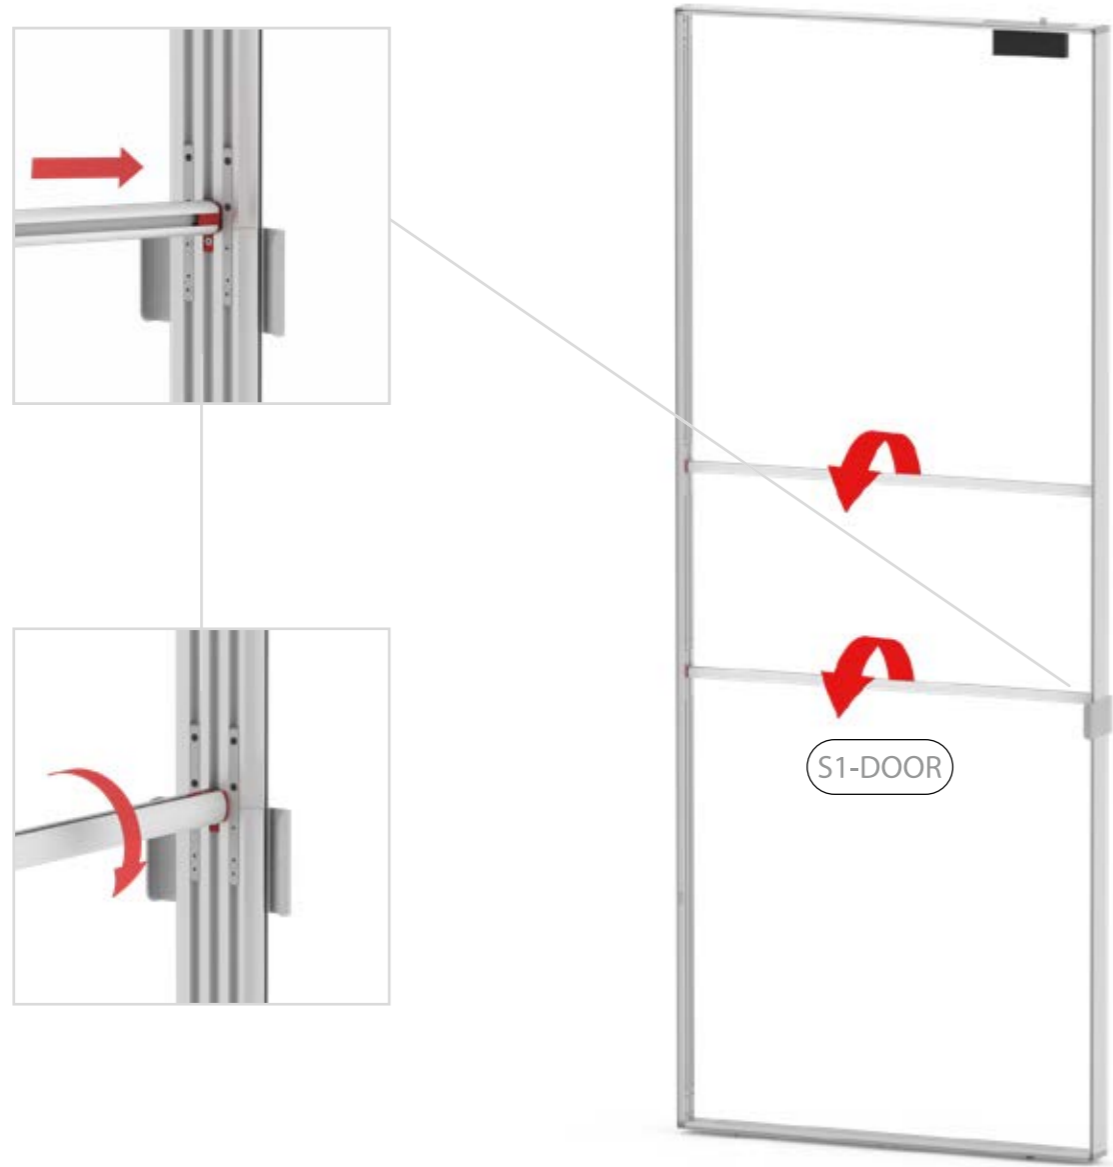

SET UP INSTRUCTION ACCESSORIES

The logo for 'LED UP DOOR' is presented in a bold, sans-serif font. The text is arranged in two rows: 'LED UP' on the top row and 'DOOR' on the bottom row. Each letter is filled with a vibrant, multi-colored pattern of horizontal streaks in shades of blue, red, and yellow. The letters have a slight 3D effect with a dark shadow on the right side. The entire logo is enclosed within a thin red rectangular border.

LED UP
DOOR

Gerade Version/straight version 4
Aufbauanleitung/set up instruction

Eck- & Kojenversion/corner & storage version.....30
Aufbauanleitung/set up instruction

LEDUP DOOR

1.

TÜR/DOOR

TÜR/DOOR

TÜR/DOOR

6.

7.

GERADE VERSION/STRAIGHT VERSION

GERADE VERSION/STRAIGHT VERSION

GERADE VERSION/STRAIGHT VERSION

GERADE VERSION/STRAIGHT VERSION

9.

10.

GERADE VERSION/STRAIGHT VERSION

GERADE VERSION/STRAIGHT VERSION

GERADE VERSION/STRAIGHT VERSION

GERADE VERSION/STRAIGHT VERSION

GERADE VERSION/STRAIGHT VERSION

GERADE VERSION/STRAIGHT VERSION

2 SEK. DRÜCKEN
PRESS FOR 2 SEC.