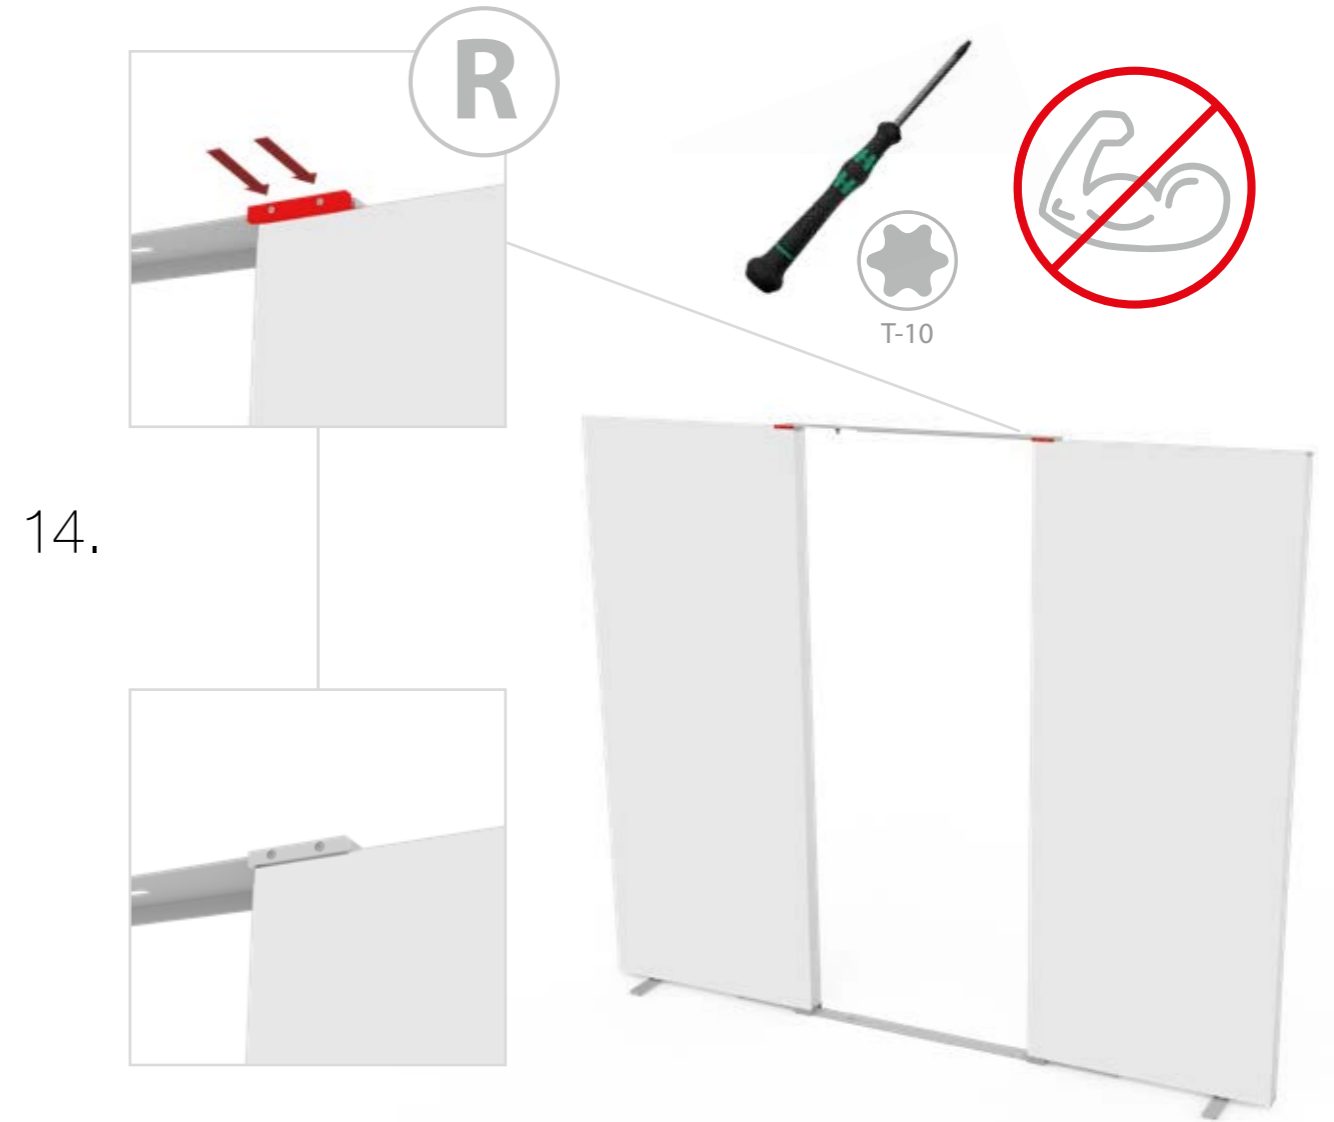

SET UP INSTRUCTION ACCESSORIES

The logo for 'LED UP DOOR' is presented in a bold, sans-serif font. The text is arranged in two rows: 'LED UP' on the top row and 'DOOR' on the bottom row. Each letter is filled with a vibrant, multi-colored pattern of horizontal streaks in shades of blue, red, and yellow. The letters have a slight 3D effect with a dark shadow on the right side. The entire logo is enclosed within a thin red rectangular border.

LED UP
DOOR

Gerade Version/straight version 4
Aufbauanleitung/set up instruction

Eck- & Kojenversion/corner & storage version.....30
Aufbauanleitung/set up instruction

LEDUP DOOR

1.

TÜR/DOOR

TÜR/DOOR

TÜR/DOOR

6.

7.

GERADE VERSION/STRAIGHT VERSION

GERADE VERSION/STRAIGHT VERSION

GERADE VERSION/STRAIGHT VERSION

GERADE VERSION/STRAIGHT VERSION

9.

10.

GERADE VERSION/STRAIGHT VERSION

GERADE VERSION/STRAIGHT VERSION

GERADE VERSION/STRAIGHT VERSION

GERADE VERSION/STRAIGHT VERSION

GERADE VERSION/STRAIGHT VERSION

GERADE VERSION/STRAIGHT VERSION

2 SEK. DRÜCKEN
PRESS FOR 2 SEC.