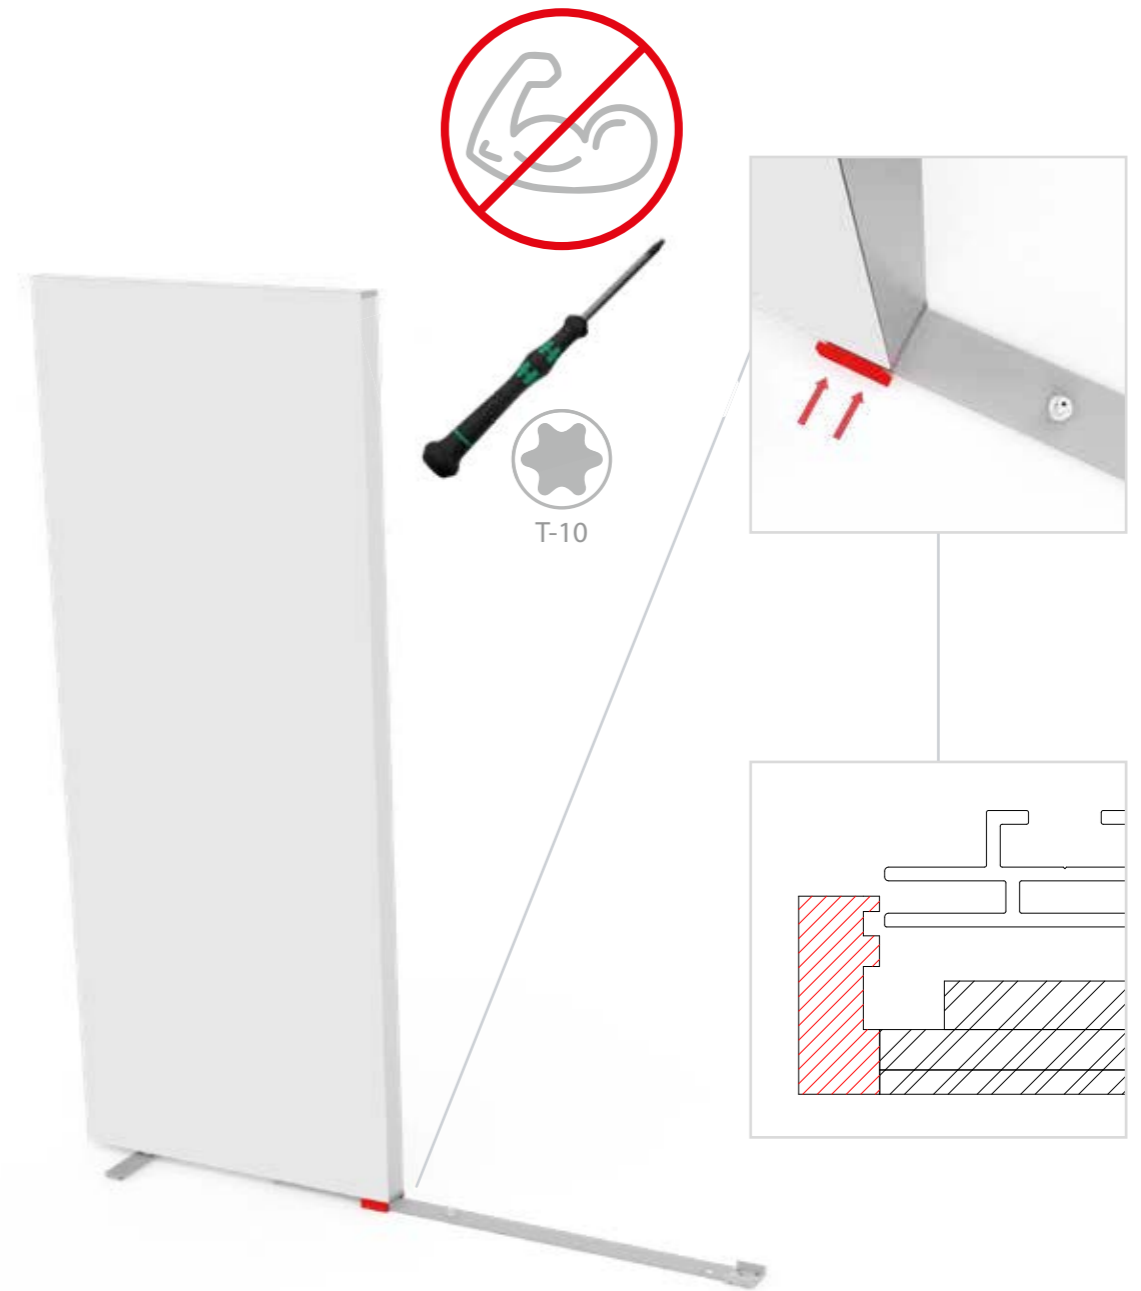

SET UP INSTRUCTION ACCESSORIES

The logo for 'LED UP DOOR' is presented in a bold, sans-serif font. The text is arranged in two rows: 'LED UP' on the top row and 'DOOR' on the bottom row. Each letter is filled with a vibrant, multi-colored pattern of horizontal streaks in shades of blue, red, and yellow. The letters have a slight 3D effect with a dark shadow on the right side. The entire logo is enclosed within a thin red rectangular border.

LED UP
DOOR

Gerade Version/straight version 4
Aufbauanleitung/set up instruction

Eck- & Kojenversion/corner & storage version.....30
Aufbauanleitung/set up instruction

LEDUP DOOR

1.

TÜR/DOOR

TÜR/DOOR

TÜR/DOOR

6.

7.

GERADE VERSION/STRAIGHT VERSION

GERADE VERSION/STRAIGHT VERSION

GERADE VERSION/STRAIGHT VERSION

GERADE VERSION/STRAIGHT VERSION

9.

10.

GERADE VERSION/STRAIGHT VERSION

GERADE VERSION/STRAIGHT VERSION

GERADE VERSION/STRAIGHT VERSION

GERADE VERSION/STRAIGHT VERSION

GERADE VERSION/STRAIGHT VERSION

GERADE VERSION/STRAIGHT VERSION

2 SEK. DRÜCKEN
PRESS FOR 2 SEC.