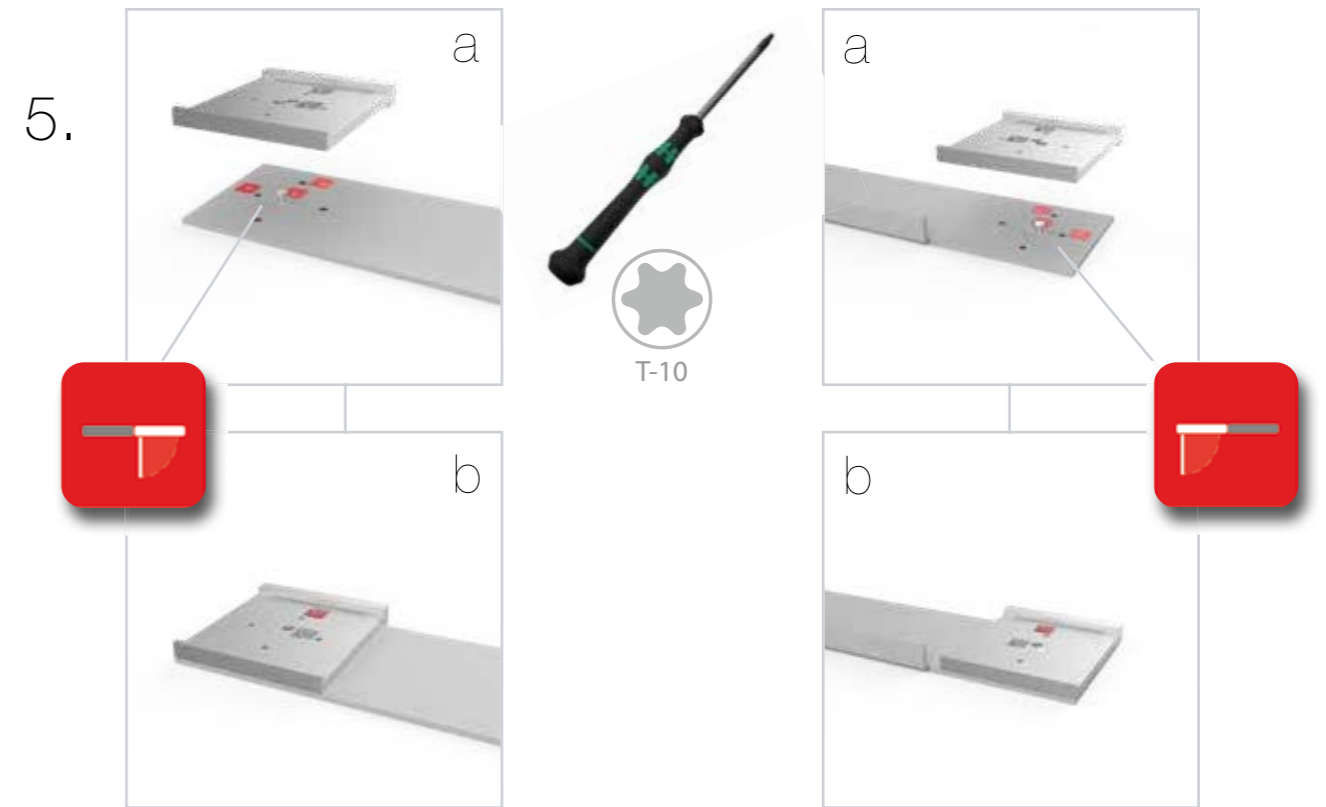

SET UP INSTRUCTION ACCESSORIES

The logo for 'LED UP DOOR' is presented in a bold, sans-serif font. The text is arranged in two rows: 'LED UP' on the top row and 'DOOR' on the bottom row. Each letter is filled with a vibrant, multi-colored pattern of horizontal streaks in shades of blue, red, and yellow. The letters have a slight 3D effect with a dark shadow on the right side. The entire logo is enclosed within a thin red rectangular border.

LED UP
DOOR

Gerade Version/straight version 4
Aufbauanleitung/set up instruction

Eck- & Kojenversion/corner & storage version.....30
Aufbauanleitung/set up instruction

LEDUP DOOR

1.

TÜR/DOOR

TÜR/DOOR

TÜR/DOOR

6.

7.

GERADE VERSION/STRAIGHT VERSION

GERADE VERSION/STRAIGHT VERSION

GERADE VERSION/STRAIGHT VERSION

GERADE VERSION/STRAIGHT VERSION

9.

10.

GERADE VERSION/STRAIGHT VERSION

GERADE VERSION/STRAIGHT VERSION

GERADE VERSION/STRAIGHT VERSION

GERADE VERSION/STRAIGHT VERSION

GERADE VERSION/STRAIGHT VERSION

GERADE VERSION/STRAIGHT VERSION

2 SEK. DRÜCKEN
PRESS FOR 2 SEC.