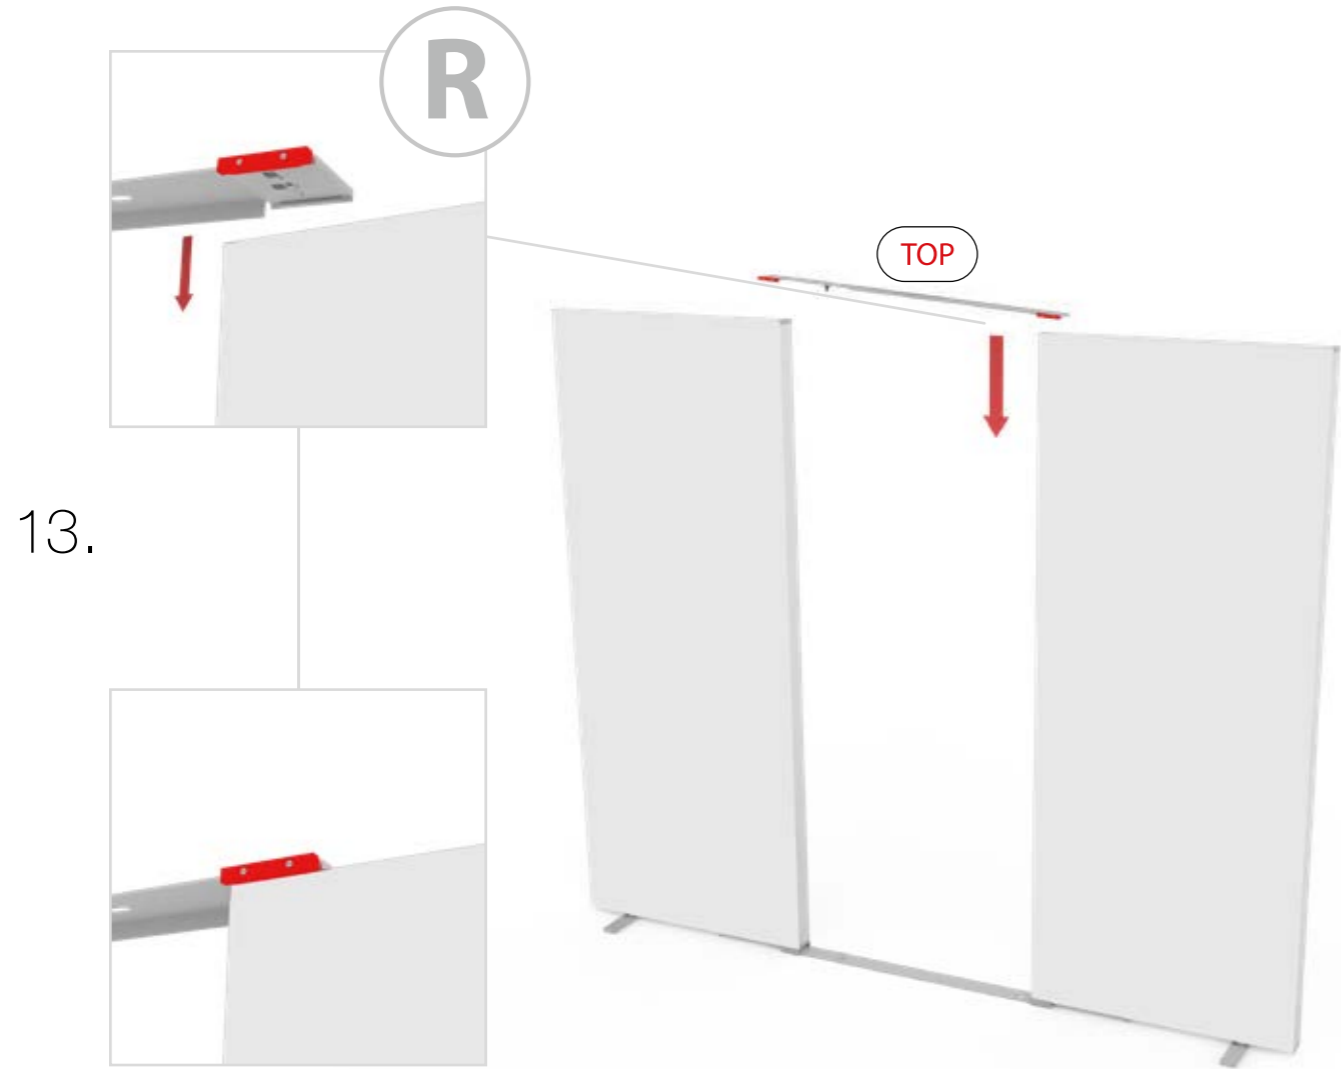

GERADE VERSION/STRAIGHT VERSION