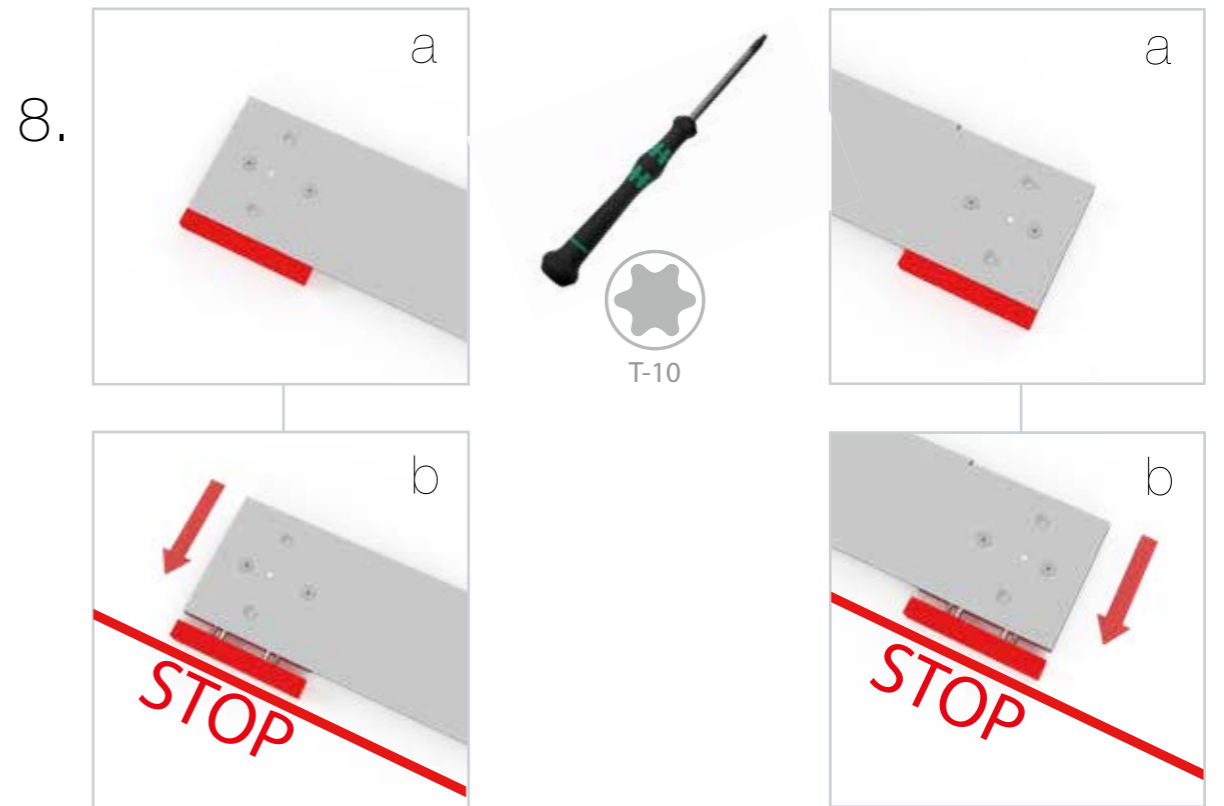

SET UP INSTRUCTION ACCESSORIES

The logo for 'LED UP DOOR' is presented in a bold, sans-serif font. The text is arranged in two rows: 'LED UP' on the top row and 'DOOR' on the bottom row. Each letter is filled with a vibrant, multi-colored pattern of horizontal streaks in shades of blue, red, and yellow. The letters have a slight 3D effect with a dark shadow on the right side. The entire logo is enclosed within a thin red rectangular border.

LED UP
DOOR

Gerade Version/straight version 4
Aufbauanleitung/set up instruction

Eck- & Kojenversion/corner & storage version.....30
Aufbauanleitung/set up instruction

LEDUP DOOR

1.

TÜR/DOOR

TÜR/DOOR

TÜR/DOOR

6.

7.

GERADE VERSION/STRAIGHT VERSION

GERADE VERSION/STRAIGHT VERSION

GERADE VERSION/STRAIGHT VERSION

GERADE VERSION/STRAIGHT VERSION

9.

10.

GERADE VERSION/STRAIGHT VERSION

GERADE VERSION/STRAIGHT VERSION

GERADE VERSION/STRAIGHT VERSION

GERADE VERSION/STRAIGHT VERSION

GERADE VERSION/STRAIGHT VERSION

GERADE VERSION/STRAIGHT VERSION

2 SEK. DRÜCKEN
PRESS FOR 2 SEC.