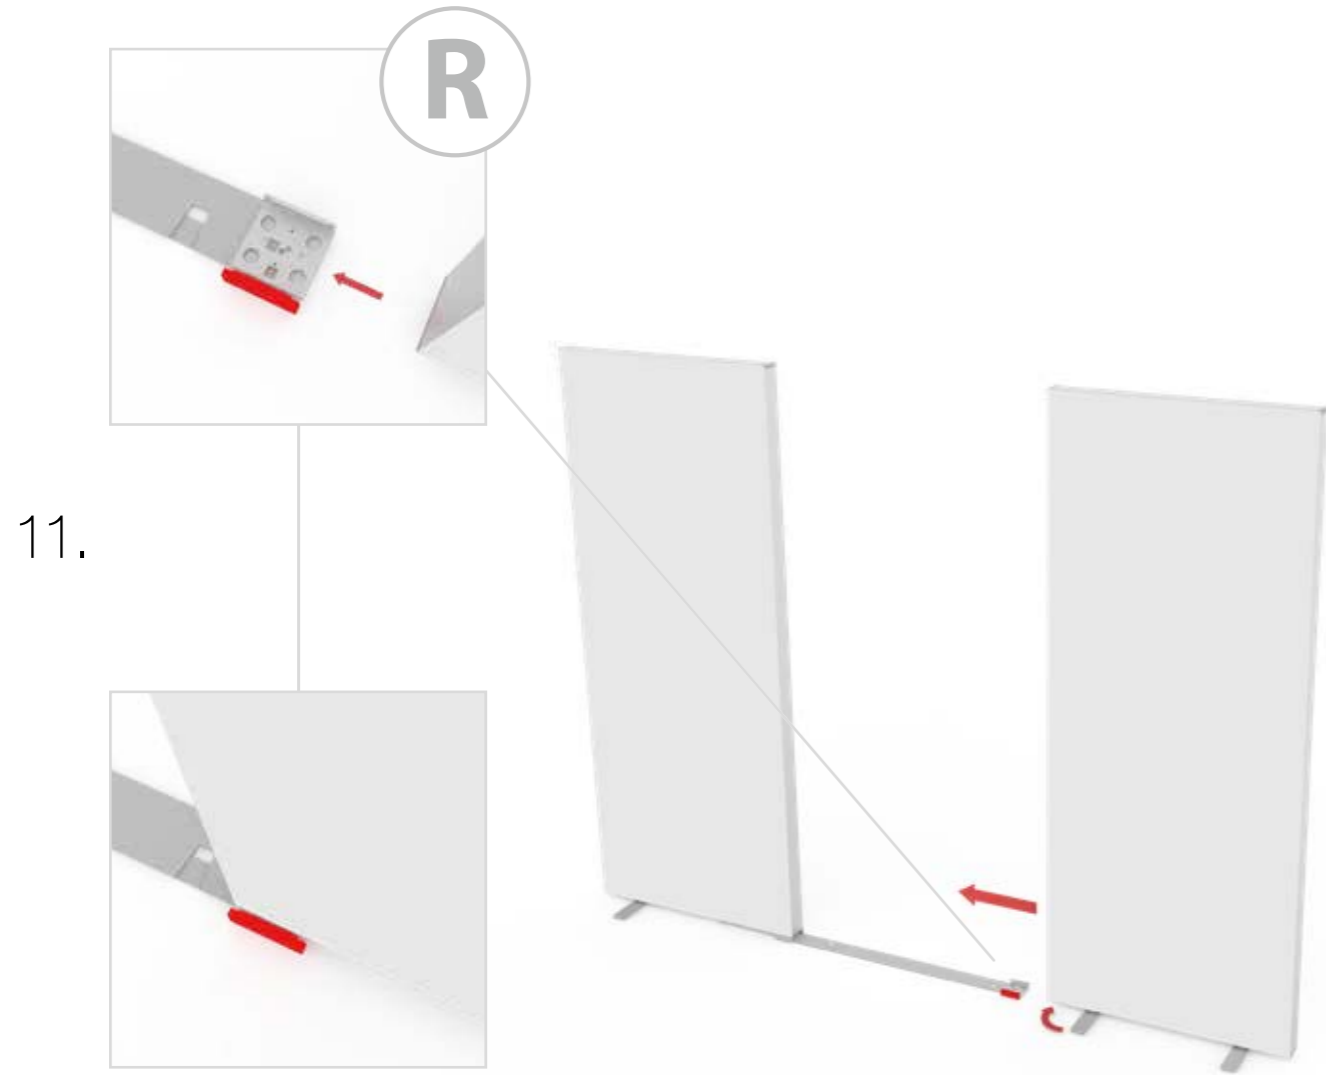

SET UP INSTRUCTION ACCESSORIES

The logo for 'LED UP DOOR' is presented in a bold, sans-serif font. The text is arranged in two rows: 'LED UP' on the top row and 'DOOR' on the bottom row. Each letter is filled with a vibrant, multi-colored pattern of horizontal streaks in shades of blue, red, and yellow. The letters have a slight 3D effect with a dark shadow on the right side. The entire logo is enclosed within a thin red rectangular border.

LED UP
DOOR

Gerade Version/straight version 4
Aufbauanleitung/set up instruction

Eck- & Kojenversion/corner & storage version.....30
Aufbauanleitung/set up instruction

LEDUP DOOR

1.

TÜR/DOOR

TÜR/DOOR

TÜR/DOOR

6.

7.

GERADE VERSION/STRAIGHT VERSION

GERADE VERSION/STRAIGHT VERSION

GERADE VERSION/STRAIGHT VERSION

GERADE VERSION/STRAIGHT VERSION

9.

10.

GERADE VERSION/STRAIGHT VERSION

GERADE VERSION/STRAIGHT VERSION

GERADE VERSION/STRAIGHT VERSION

GERADE VERSION/STRAIGHT VERSION

GERADE VERSION/STRAIGHT VERSION

GERADE VERSION/STRAIGHT VERSION

2 SEK. DRÜCKEN
PRESS FOR 2 SEC.