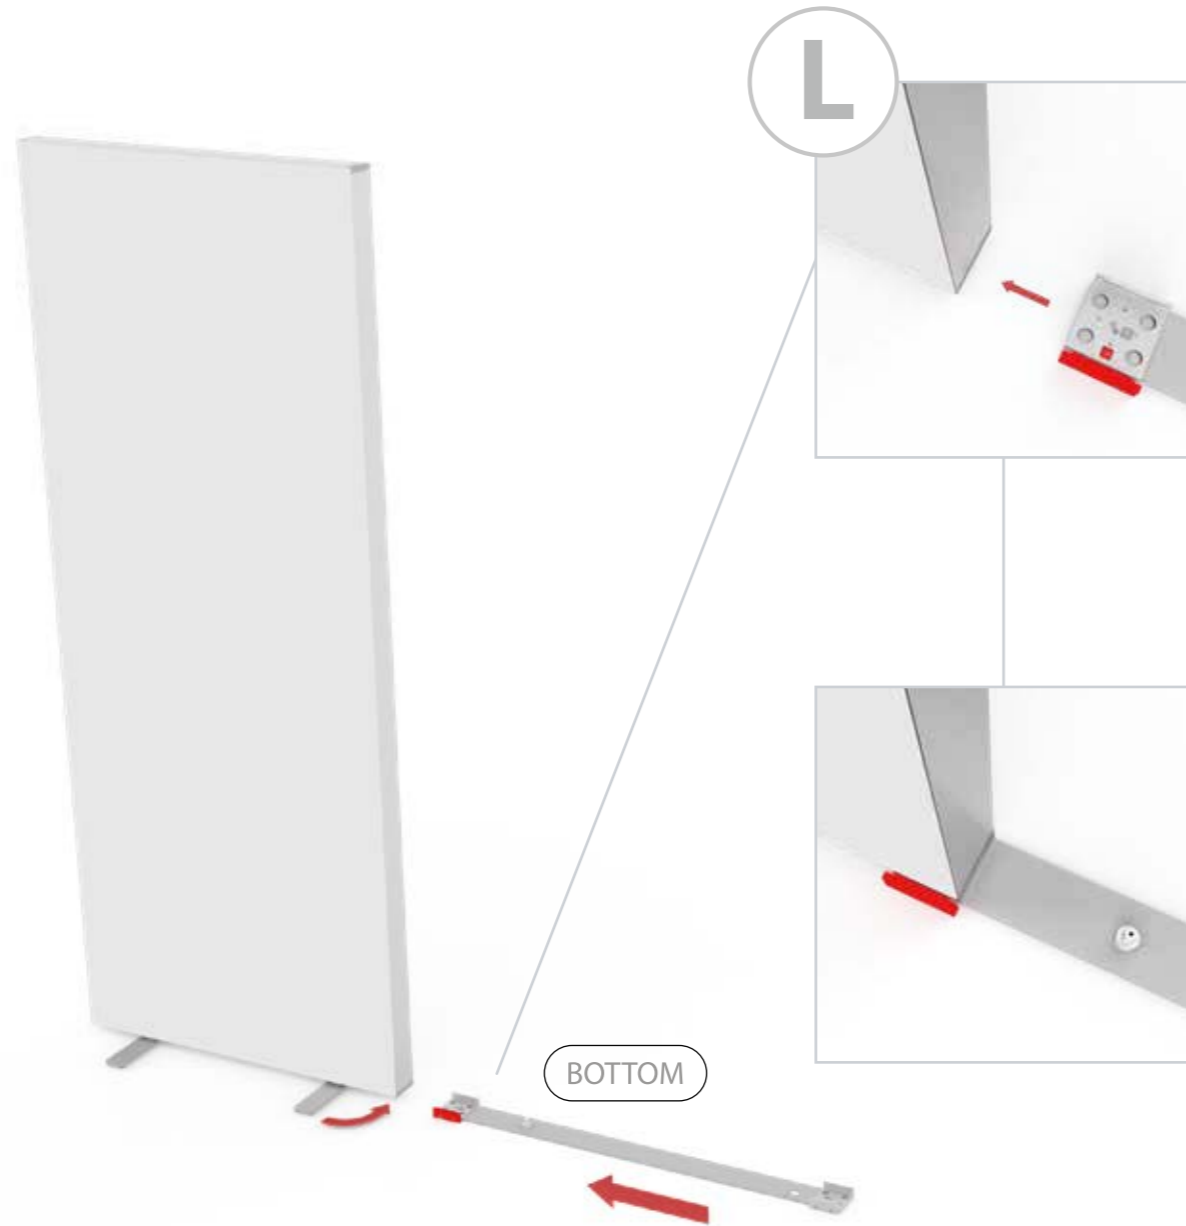

SET UP INSTRUCTION ACCESSORIES

The logo for 'LED UP DOOR' is presented in a bold, sans-serif font. The text is arranged in two rows: 'LED UP' on the top row and 'DOOR' on the bottom row. Each letter is filled with a vibrant, multi-colored pattern of horizontal streaks in shades of blue, red, and yellow. The letters have a slight 3D effect with a dark shadow on the right side. The entire logo is enclosed within a thin red rectangular border.

LED UP
DOOR

Gerade Version/straight version 4
Aufbauanleitung/set up instruction

Eck- & Kojenversion/corner & storage version.....30
Aufbauanleitung/set up instruction

LEDUP DOOR

1.

TÜR/DOOR

TÜR/DOOR

TÜR/DOOR

6.

7.

GERADE VERSION/STRAIGHT VERSION

GERADE VERSION/STRAIGHT VERSION

GERADE VERSION/STRAIGHT VERSION

GERADE VERSION/STRAIGHT VERSION

9.

10.

GERADE VERSION/STRAIGHT VERSION

GERADE VERSION/STRAIGHT VERSION

GERADE VERSION/STRAIGHT VERSION

GERADE VERSION/STRAIGHT VERSION

GERADE VERSION/STRAIGHT VERSION

GERADE VERSION/STRAIGHT VERSION

2 SEK. DRÜCKEN
PRESS FOR 2 SEC.