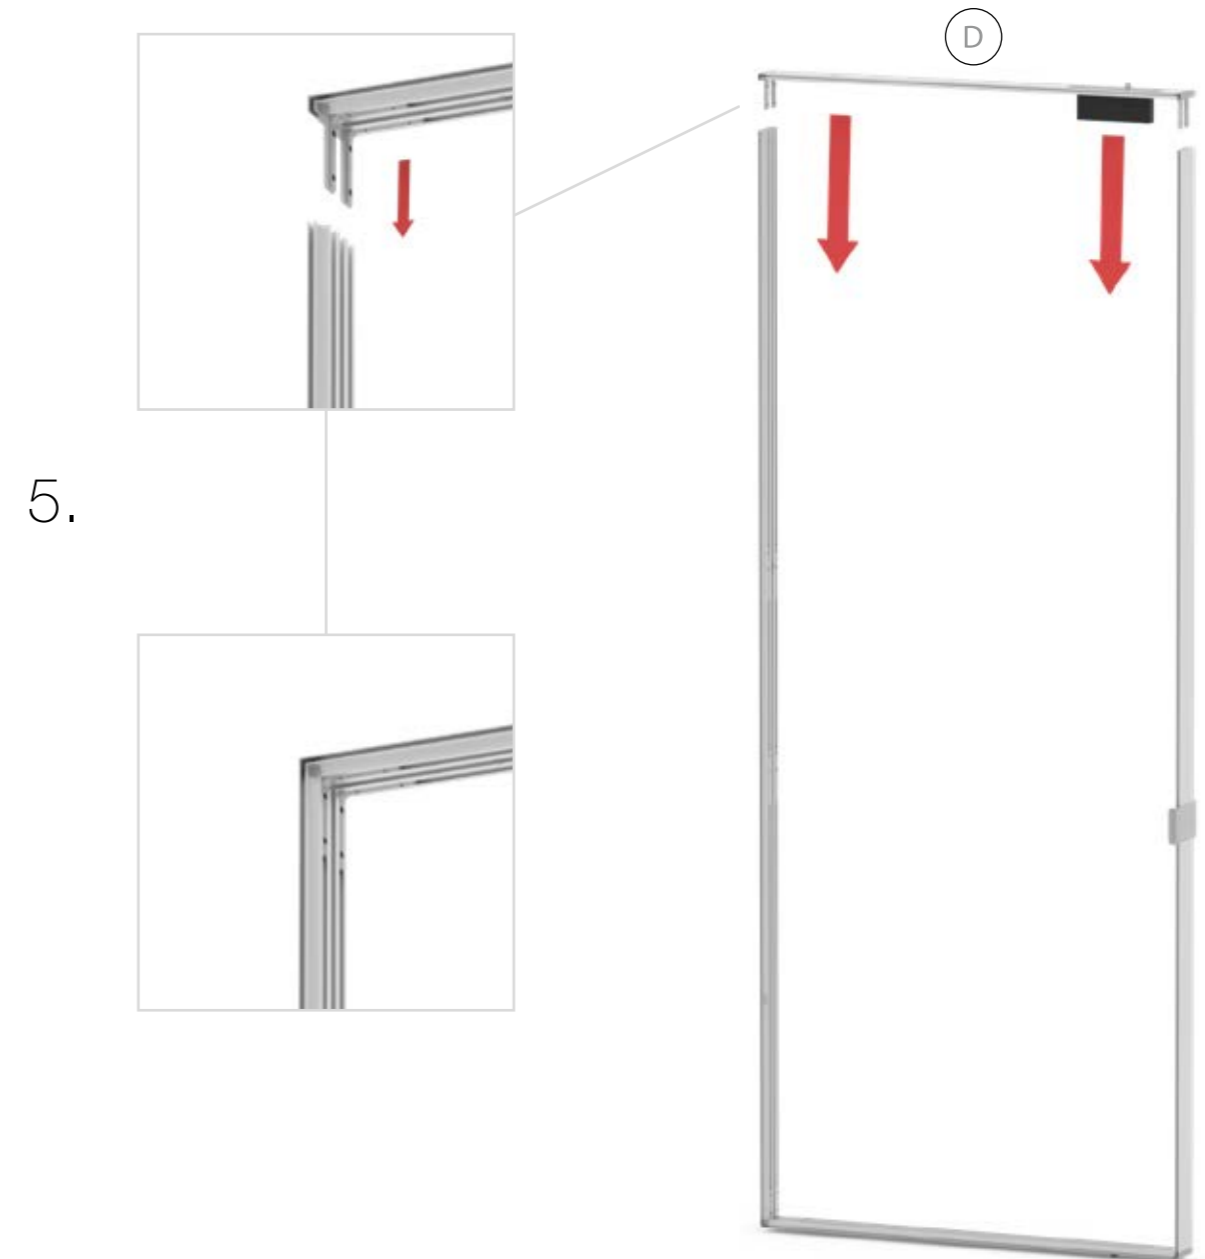

SET UP INSTRUCTION ACCESSORIES

The logo for 'LED UP DOOR' is presented in a bold, sans-serif font. The text is arranged in two rows: 'LED UP' on the top row and 'DOOR' on the bottom row. Each letter is filled with a vibrant, multi-colored pattern of horizontal streaks in shades of blue, red, and yellow. The letters have a slight 3D effect with a dark shadow on the right side. The entire logo is enclosed within a thin red rectangular border.

LED UP
DOOR

Gerade Version/straight version 4
Aufbauanleitung/set up instruction

Eck- & Kojenversion/corner & storage version.....30
Aufbauanleitung/set up instruction

LEDUP DOOR

1.

TÜR/DOOR

TÜR/DOOR

TÜR/DOOR