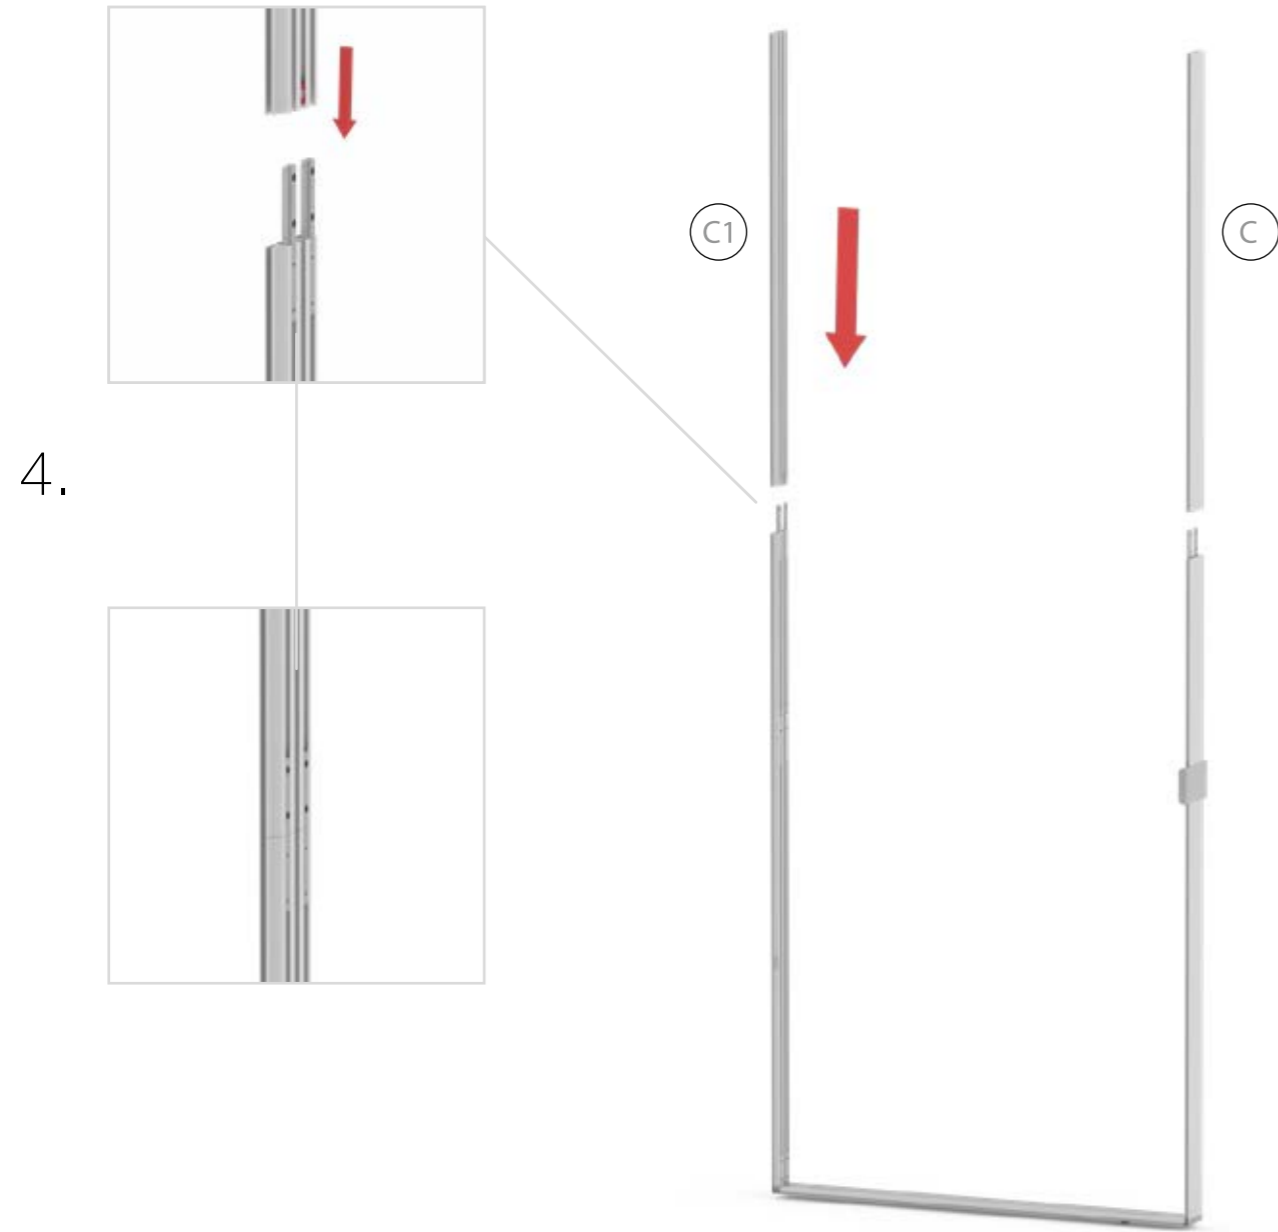

SET UP INSTRUCTION ACCESSORIES

The logo for 'LED UP DOOR' is presented in a bold, sans-serif font. The text is arranged in two rows: 'LED UP' on the top row and 'DOOR' on the bottom row. Each letter is filled with a vibrant, multi-colored pattern of horizontal streaks in shades of blue, red, and yellow. The letters have a slight 3D effect with a dark shadow on the right side. The entire logo is enclosed within a thin red rectangular border.

LED UP
DOOR

Gerade Version/straight version 4
Aufbauanleitung/set up instruction

Eck- & Kojenversion/corner & storage version.....30
Aufbauanleitung/set up instruction

LEDUP DOOR

1.

TÜR/DOOR

TÜR/DOOR

TÜR/DOOR

GERADE VERSION/STRAIGHT VERSION

GERADE VERSION/STRAIGHT VERSION

GERADE VERSION/STRAIGHT VERSION

GERADE VERSION/STRAIGHT VERSION

GERADE VERSION/STRAIGHT VERSION

GERADE VERSION/STRAIGHT VERSION

2 SEK. DRÜCKEN
PRESS FOR 2 SEC.