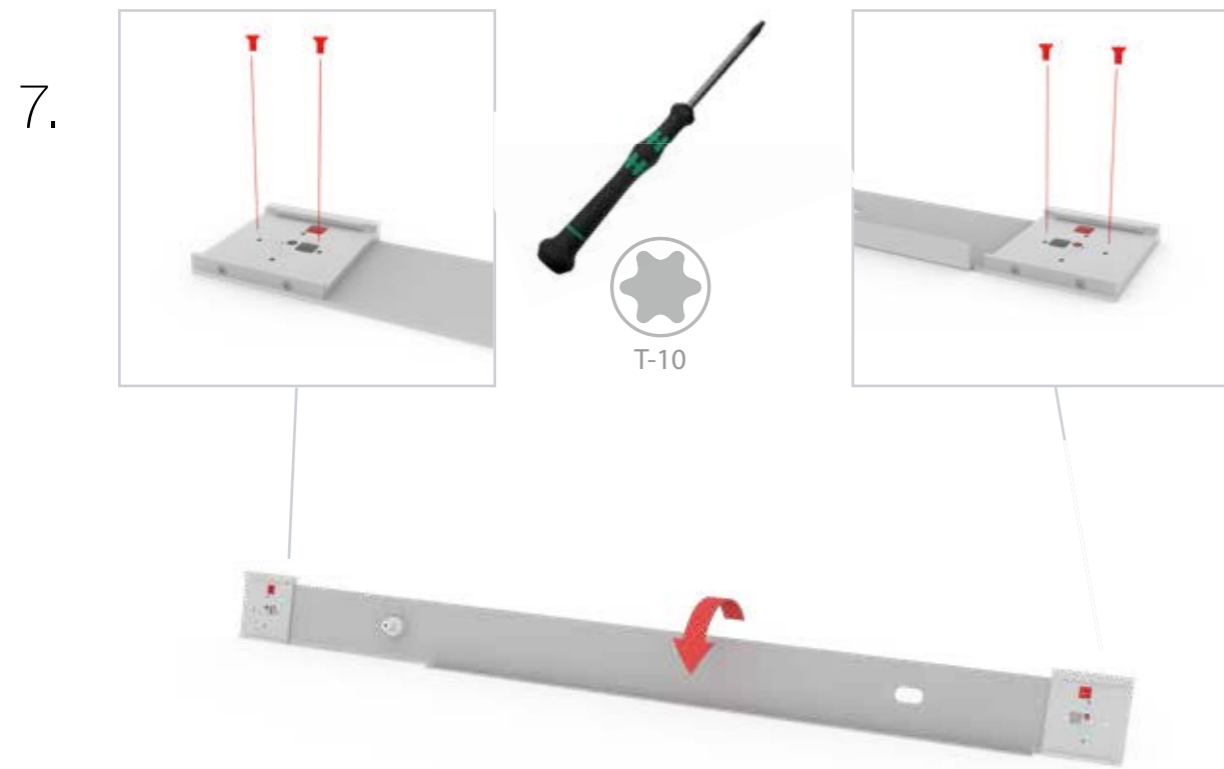

SET UP INSTRUCTION ACCESSORIES

The logo for 'LED UP DOOR' is presented in a bold, sans-serif font. The text is arranged in two rows: 'LED UP' on the top row and 'DOOR' on the bottom row. Each letter is filled with a vibrant, multi-colored pattern of horizontal streaks in shades of blue, red, and yellow. The letters have a slight 3D effect with a dark shadow on the right side. The entire logo is enclosed within a thin red rectangular border.

LED UP
DOOR

Gerade Version/straight version 4
Aufbauanleitung/set up instruction

Eck- & Kojenversion/corner & storage version.....30
Aufbauanleitung/set up instruction

LEDUP DOOR

1.

TÜR/DOOR

TÜR/DOOR

TÜR/DOOR

6.

7.

GERADE VERSION/STRAIGHT VERSION

GERADE VERSION/STRAIGHT VERSION

GERADE VERSION/STRAIGHT VERSION

GERADE VERSION/STRAIGHT VERSION

9.

10.

GERADE VERSION/STRAIGHT VERSION

GERADE VERSION/STRAIGHT VERSION

GERADE VERSION/STRAIGHT VERSION

GERADE VERSION/STRAIGHT VERSION

GERADE VERSION/STRAIGHT VERSION

GERADE VERSION/STRAIGHT VERSION

2 SEK. DRÜCKEN
PRESS FOR 2 SEC.