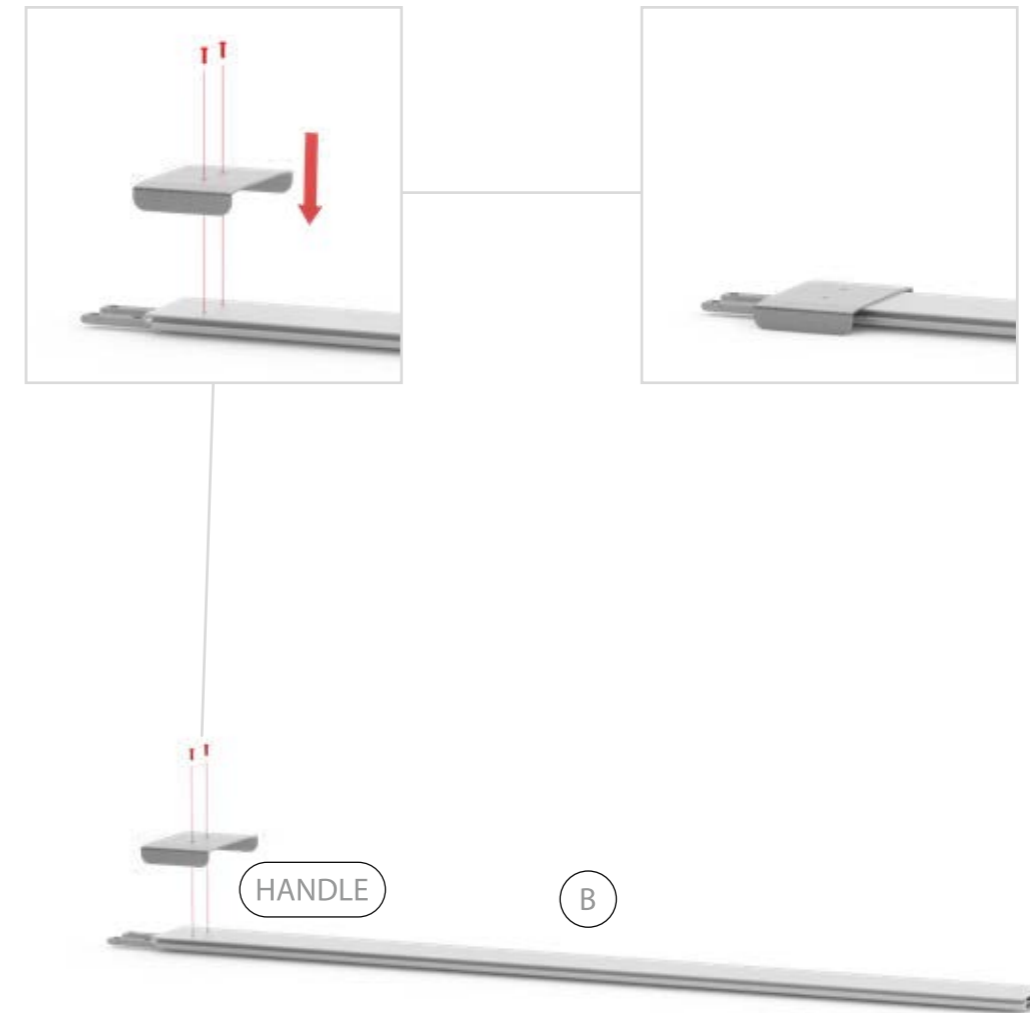

SET UP INSTRUCTION ACCESSORIES

The logo for 'LED UP DOOR' is presented in a bold, sans-serif font. The text is arranged in two rows: 'LED UP' on the top row and 'DOOR' on the bottom row. Each letter is filled with a vibrant, multi-colored pattern of horizontal streaks in shades of blue, red, and yellow. The letters have a slight 3D effect with a dark shadow on the right side. The entire logo is enclosed within a thin red rectangular border.

LED UP
DOOR

Gerade Version/straight version 4
Aufbauanleitung/set up instruction

Eck- & Kojenversion/corner & storage version.....30
Aufbauanleitung/set up instruction

LEDUP DOOR

1.

TÜR/DOOR

TÜR/DOOR

TÜR/DOOR

GERADE VERSION/STRAIGHT VERSION

GERADE VERSION/STRAIGHT VERSION

GERADE VERSION/STRAIGHT VERSION

GERADE VERSION/STRAIGHT VERSION

GERADE VERSION/STRAIGHT VERSION

GERADE VERSION/STRAIGHT VERSION

2 SEK. DRÜCKEN
PRESS FOR 2 SEC.