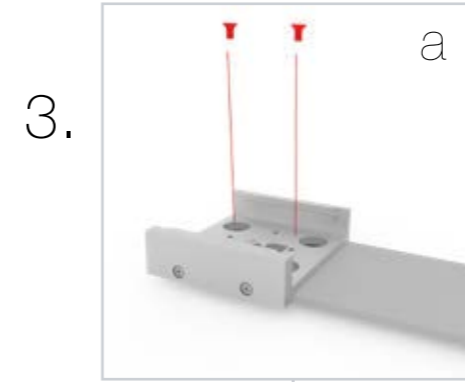

GERADE VERSION/STRAIGHT VERSION