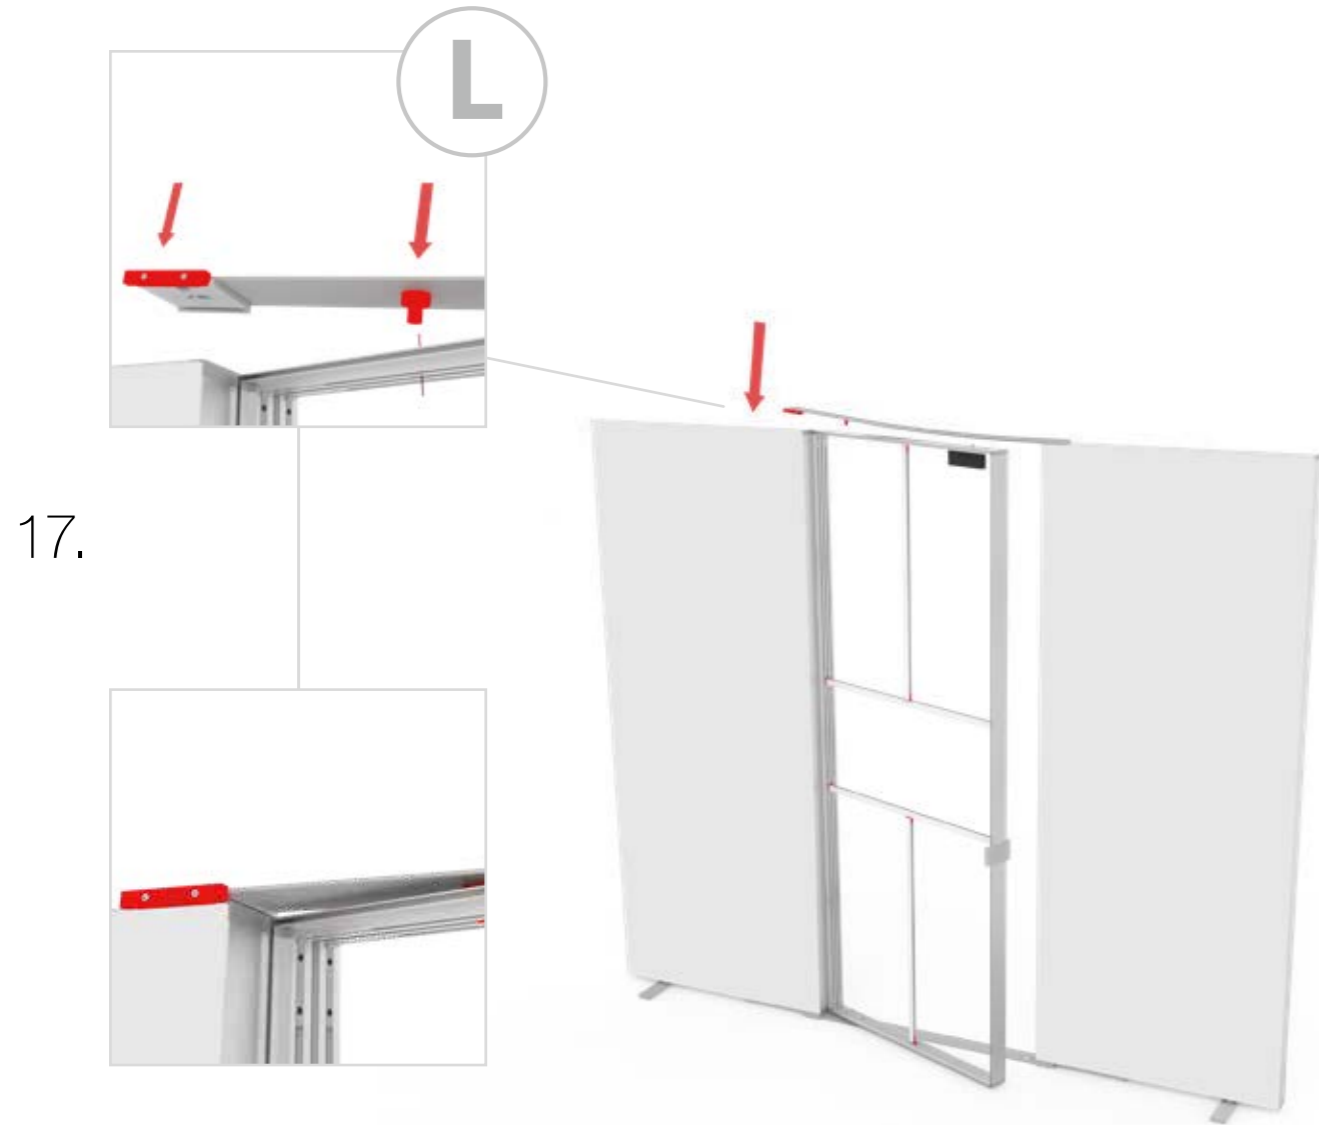

GERADE VERSION/STRAIGHT VERSION