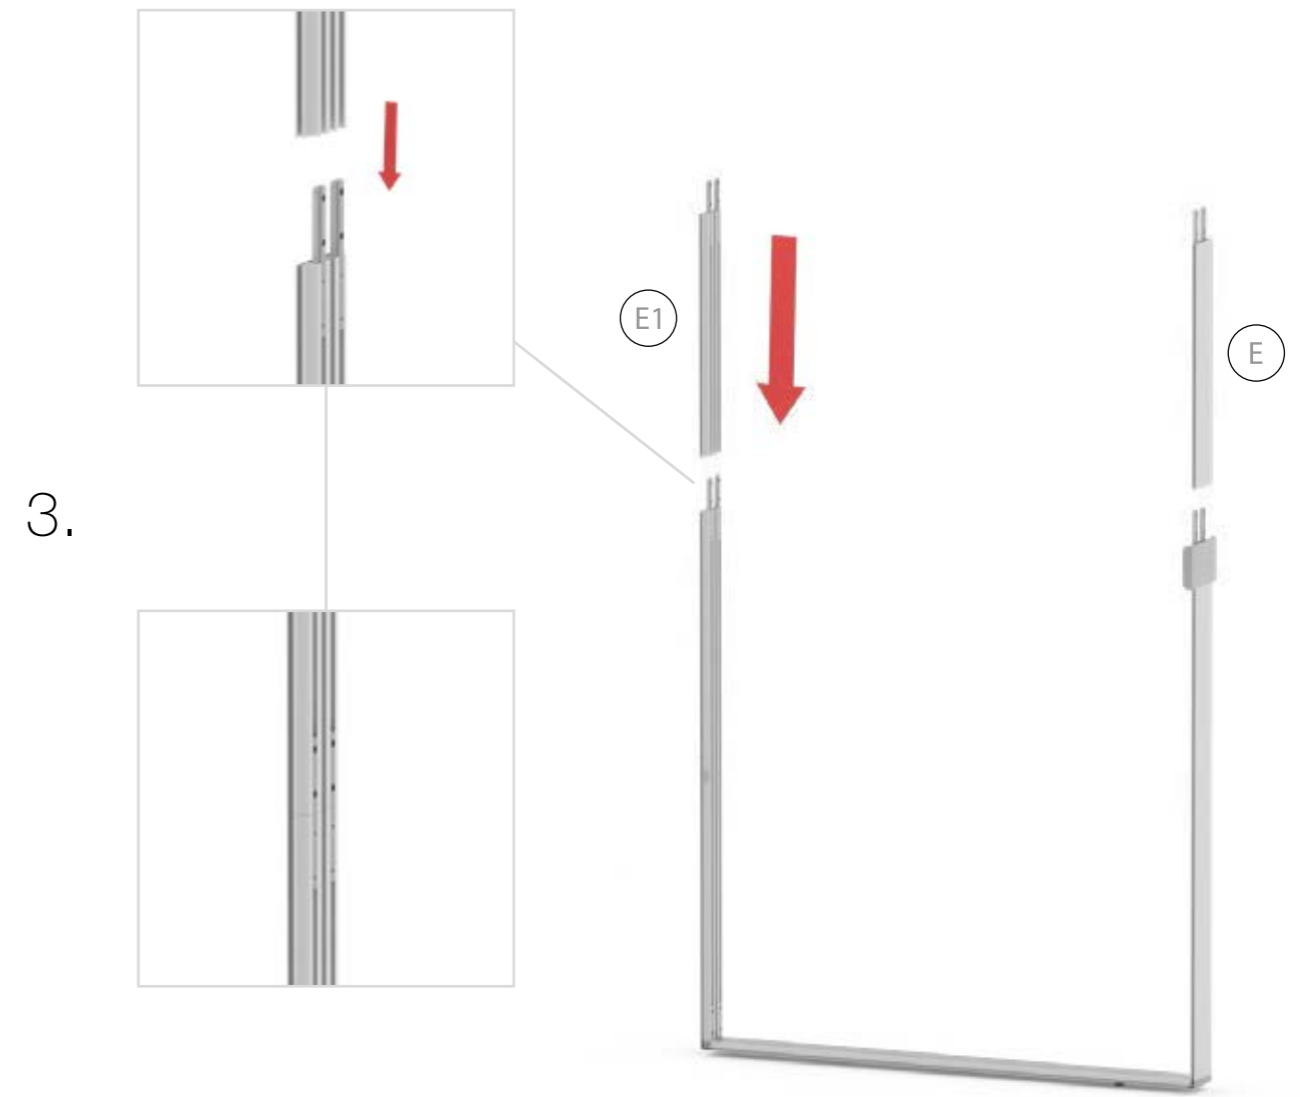

SET UP INSTRUCTION ACCESSORIES

The logo for 'LED UP DOOR' is presented in a bold, sans-serif font. The text is arranged in two rows: 'LED UP' on the top row and 'DOOR' on the bottom row. Each letter is filled with a vibrant, multi-colored pattern of horizontal streaks in shades of blue, red, and yellow. The letters have a slight 3D effect with a dark shadow on the right side. The entire logo is enclosed within a thin red rectangular border.

LED UP
DOOR

Gerade Version/straight version 4
Aufbauanleitung/set up instruction

Eck- & Kojenversion/corner & storage version.....30
Aufbauanleitung/set up instruction

LEDUP DOOR

1.

TÜR/DOOR

TÜR/DOOR

TÜR/DOOR