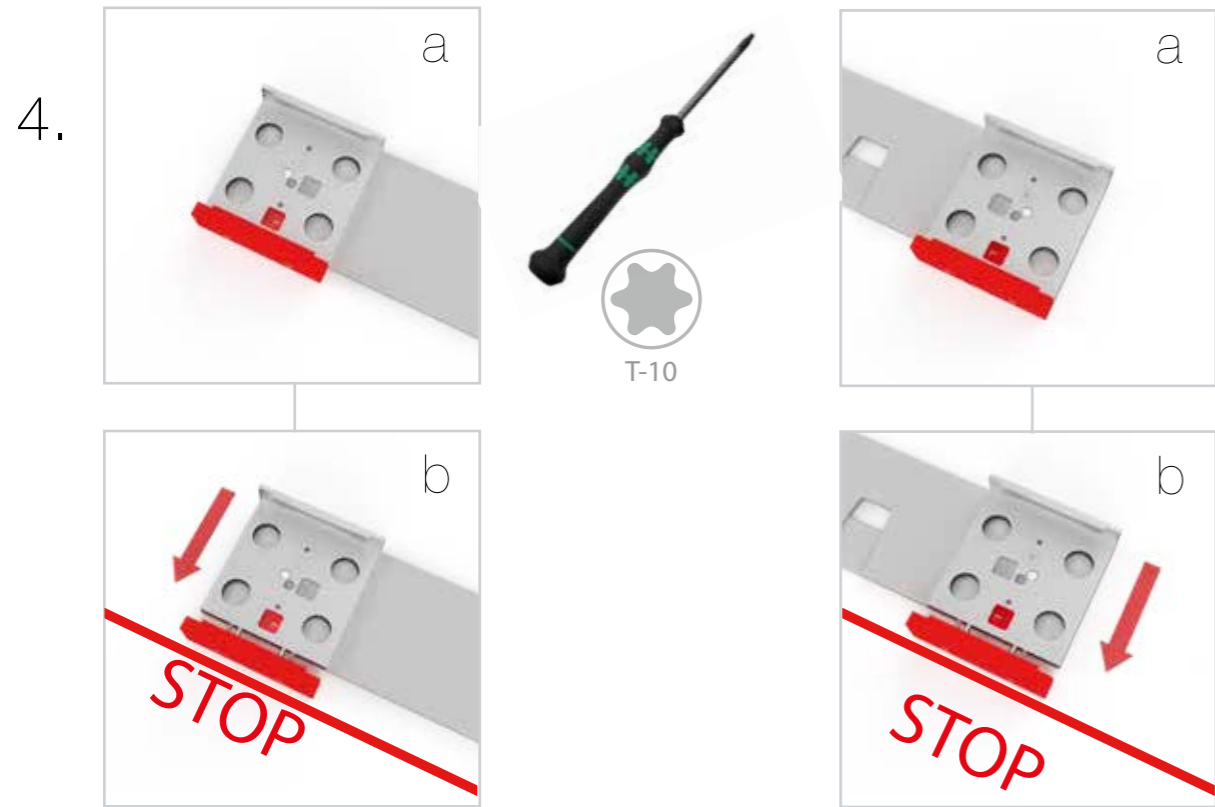

SET UP INSTRUCTION ACCESSORIES

The logo for 'LED UP DOOR' is presented in a bold, sans-serif font. The text is arranged in two rows: 'LED UP' on the top row and 'DOOR' on the bottom row. Each letter is filled with a vibrant, multi-colored pattern of horizontal streaks in shades of blue, red, and yellow. The letters have a slight 3D effect with a dark shadow on the right side. The entire logo is enclosed within a thin red rectangular border.

LED UP
DOOR

Gerade Version/straight version 4
Aufbauanleitung/set up instruction

Eck- & Kojenversion/corner & storage version.....30
Aufbauanleitung/set up instruction

LEDUP DOOR

1.

TÜR/DOOR

TÜR/DOOR

TÜR/DOOR

6.

7.

GERADE VERSION/STRAIGHT VERSION

GERADE VERSION/STRAIGHT VERSION

GERADE VERSION/STRAIGHT VERSION

GERADE VERSION/STRAIGHT VERSION

9.

10.

GERADE VERSION/STRAIGHT VERSION

GERADE VERSION/STRAIGHT VERSION

GERADE VERSION/STRAIGHT VERSION

GERADE VERSION/STRAIGHT VERSION

GERADE VERSION/STRAIGHT VERSION

GERADE VERSION/STRAIGHT VERSION

2 SEK. DRÜCKEN
PRESS FOR 2 SEC.