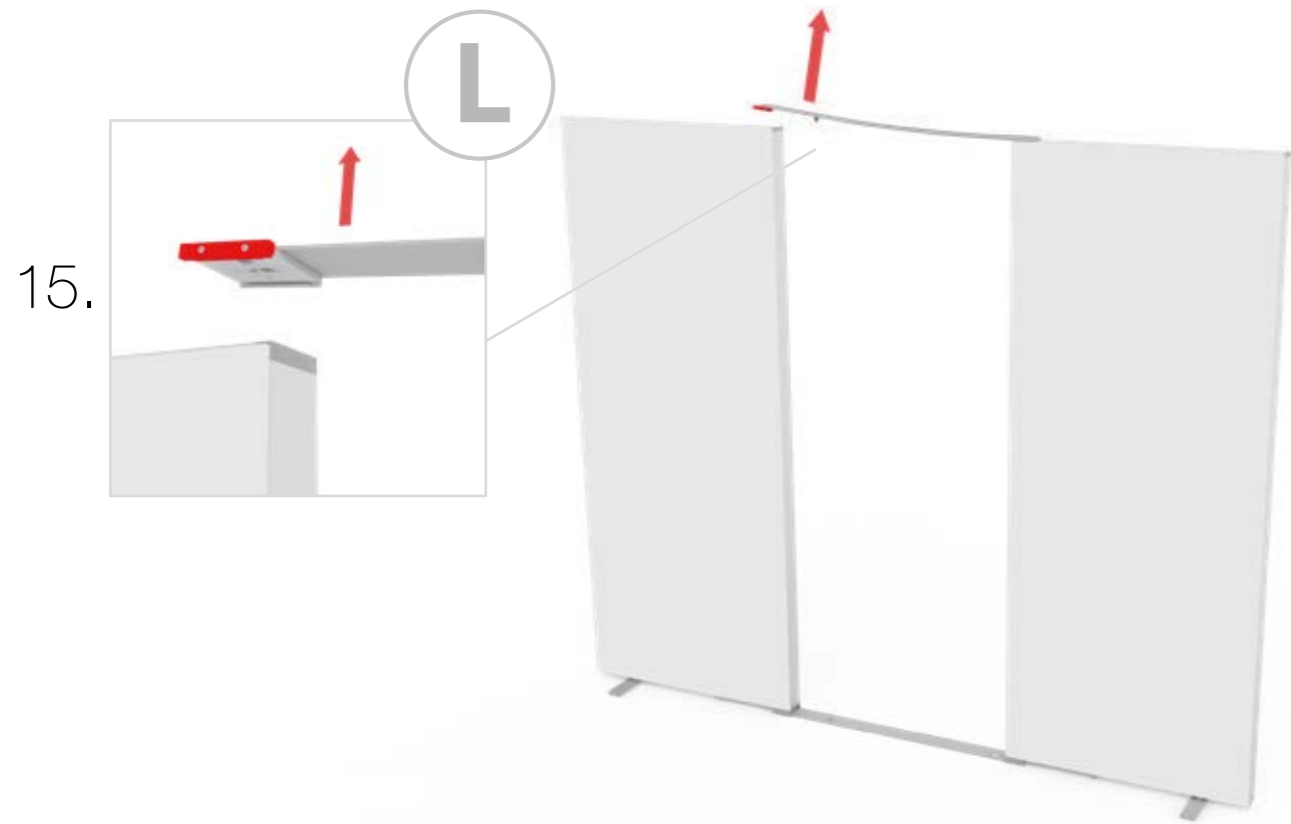

GERADE VERSION/STRAIGHT VERSION