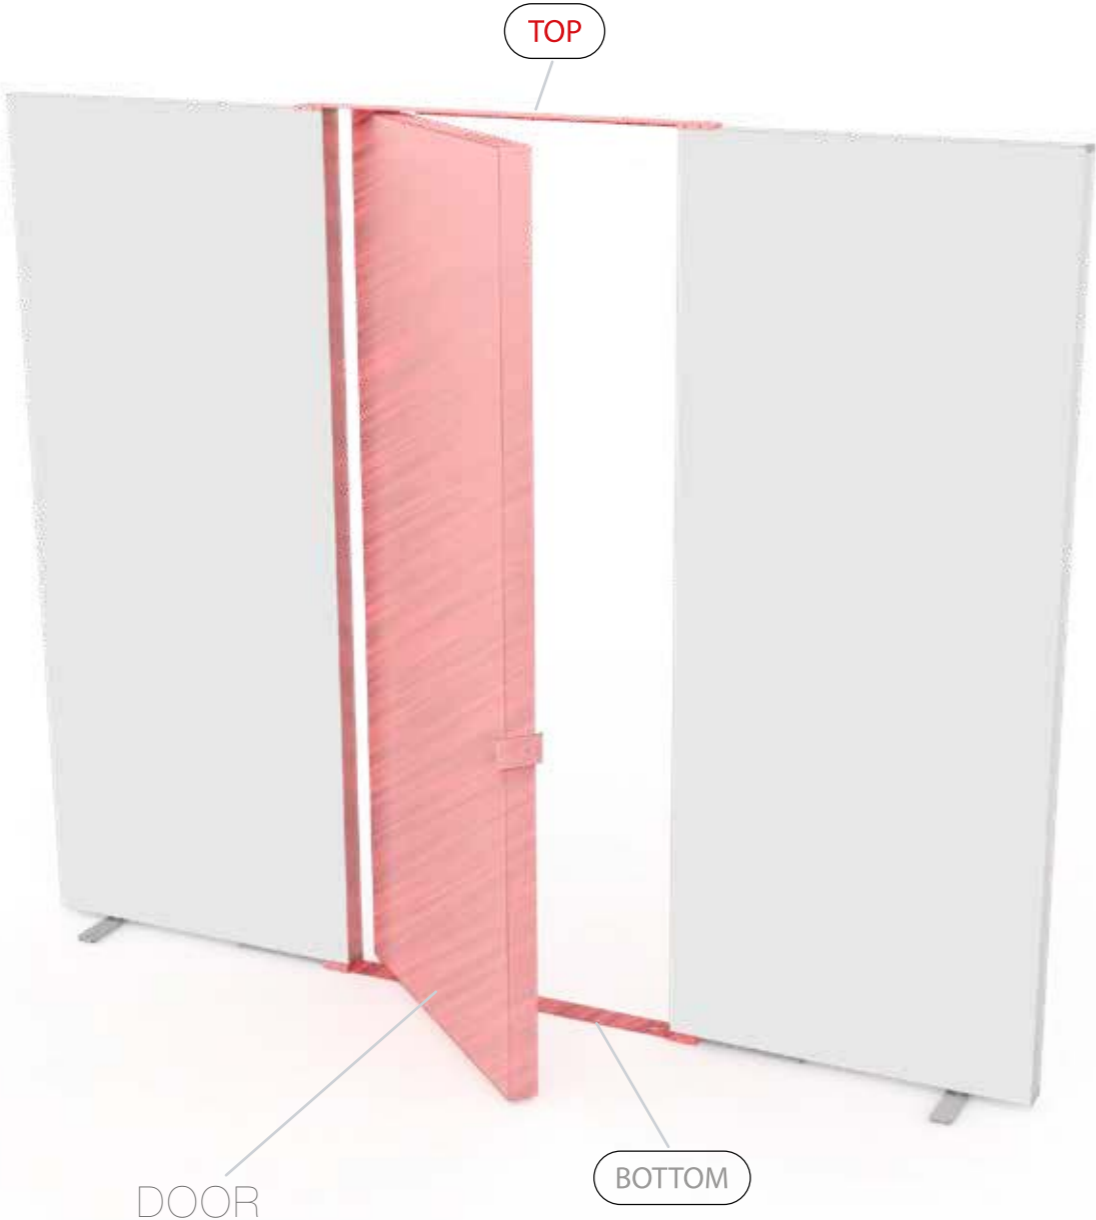

SET UP INSTRUCTION ACCESSORIES

The logo for 'LED UP DOOR' is presented in a bold, sans-serif font. The text is arranged in two rows: 'LED UP' on the top row and 'DOOR' on the bottom row. Each letter is filled with a vibrant, multi-colored pattern of horizontal streaks in shades of blue, red, and yellow. The letters have a slight 3D effect with a dark shadow on the right side. The entire logo is enclosed within a thin red rectangular border.

LED UP
DOOR

Gerade Version/straight version 4
Aufbauanleitung/set up instruction

Eck- & Kojenversion/corner & storage version.....30
Aufbauanleitung/set up instruction

LEDUP DOOR

1.

TÜR/DOOR

TÜR/DOOR

TÜR/DOOR

GERADE VERSION/STRAIGHT VERSION

GERADE VERSION/STRAIGHT VERSION

GERADE VERSION/STRAIGHT VERSION

GERADE VERSION/STRAIGHT VERSION

GERADE VERSION/STRAIGHT VERSION

GERADE VERSION/STRAIGHT VERSION

2 SEK. DRÜCKEN
PRESS FOR 2 SEC.