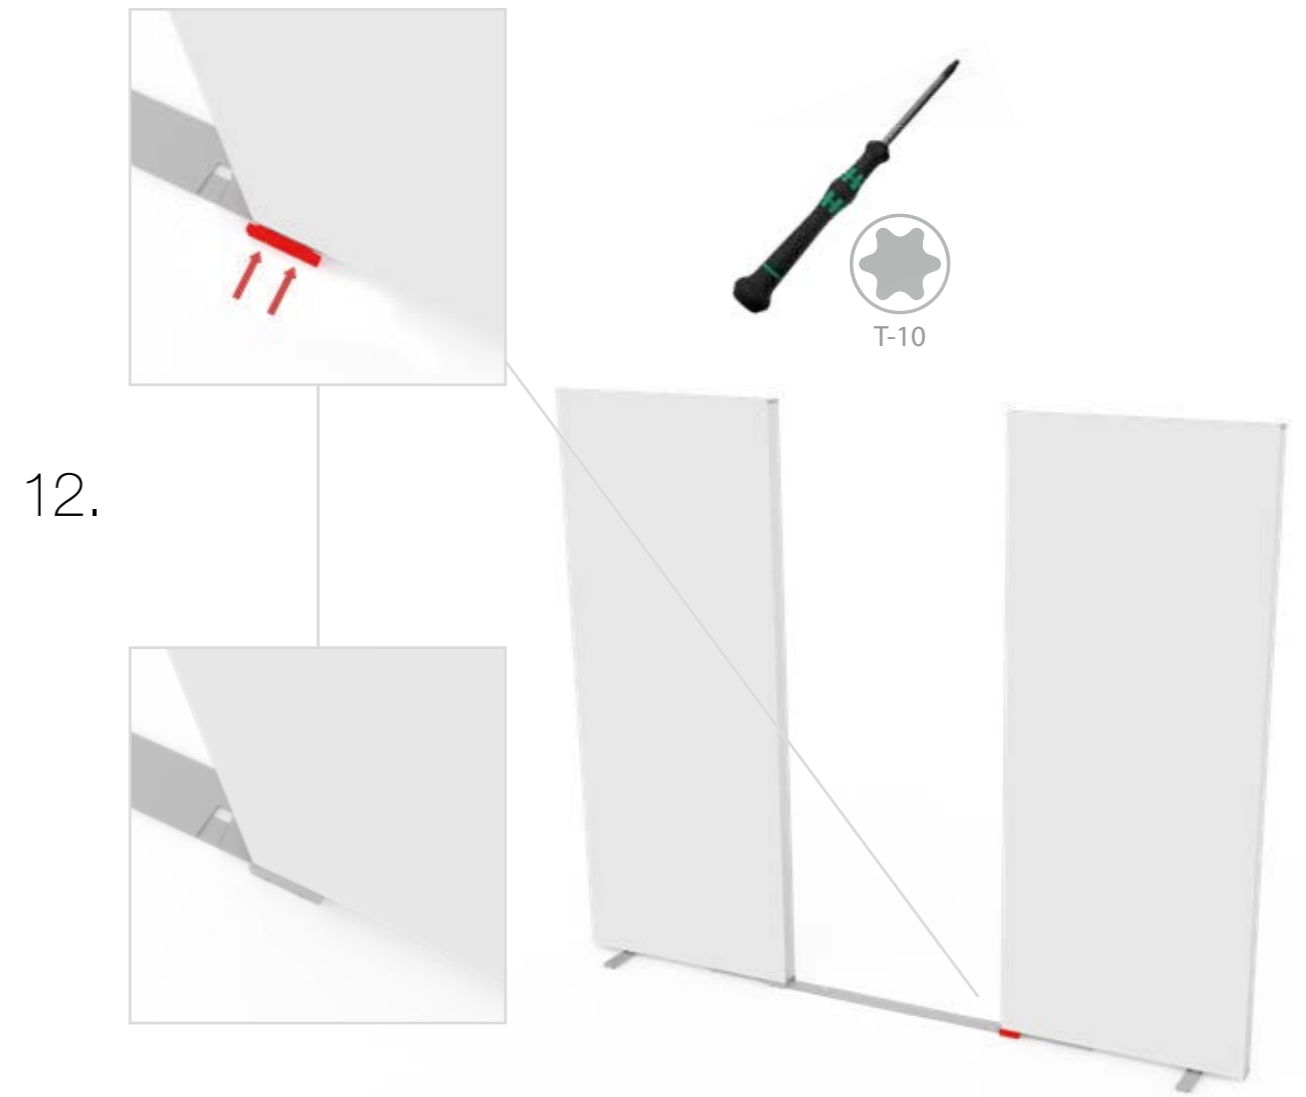

SET UP INSTRUCTION ACCESSORIES

The logo for 'LED UP DOOR' is presented in a bold, sans-serif font. The text is arranged in two rows: 'LED UP' on the top row and 'DOOR' on the bottom row. Each letter is filled with a vibrant, multi-colored pattern of horizontal streaks in shades of blue, red, and yellow. The letters have a slight 3D effect with a dark shadow on the right side. The entire logo is enclosed within a thin red rectangular border.

LED UP
DOOR

Gerade Version/straight version 4
Aufbauanleitung/set up instruction

Eck- & Kojenversion/corner & storage version.....30
Aufbauanleitung/set up instruction

LEDUP DOOR

1.

TÜR/DOOR

TÜR/DOOR

TÜR/DOOR

6.

7.

GERADE VERSION/STRAIGHT VERSION

GERADE VERSION/STRAIGHT VERSION

GERADE VERSION/STRAIGHT VERSION

GERADE VERSION/STRAIGHT VERSION

9.

10.

GERADE VERSION/STRAIGHT VERSION

GERADE VERSION/STRAIGHT VERSION

GERADE VERSION/STRAIGHT VERSION

GERADE VERSION/STRAIGHT VERSION

GERADE VERSION/STRAIGHT VERSION

GERADE VERSION/STRAIGHT VERSION

2 SEK. DRÜCKEN
PRESS FOR 2 SEC.