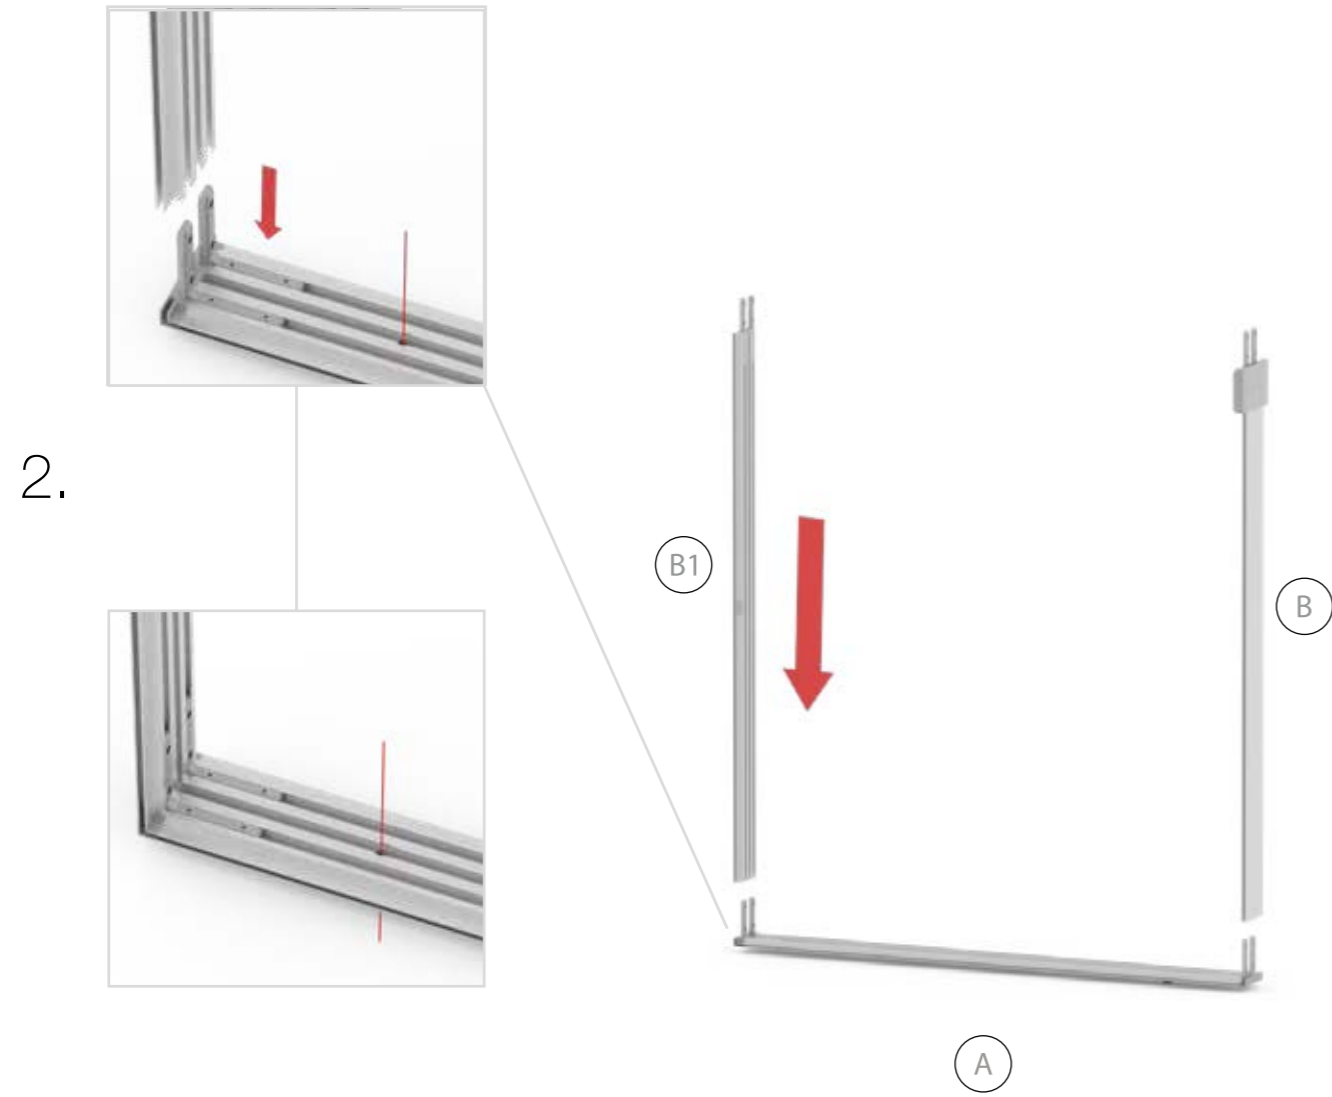

SET UP INSTRUCTION ACCESSORIES

The logo for 'LED UP DOOR' is presented in a bold, sans-serif font. The text is arranged in two rows: 'LED UP' on the top row and 'DOOR' on the bottom row. Each letter is filled with a vibrant, multi-colored pattern of horizontal streaks in shades of blue, red, and yellow. The letters have a slight 3D effect with a dark shadow on the right side. The entire logo is enclosed within a thin red rectangular border.

LED UP
DOOR

Gerade Version/straight version 4
Aufbauanleitung/set up instruction

Eck- & Kojenversion/corner & storage version.....30
Aufbauanleitung/set up instruction

LEDUP DOOR

1.

TÜR/DOOR

TÜR/DOOR

TÜR/DOOR