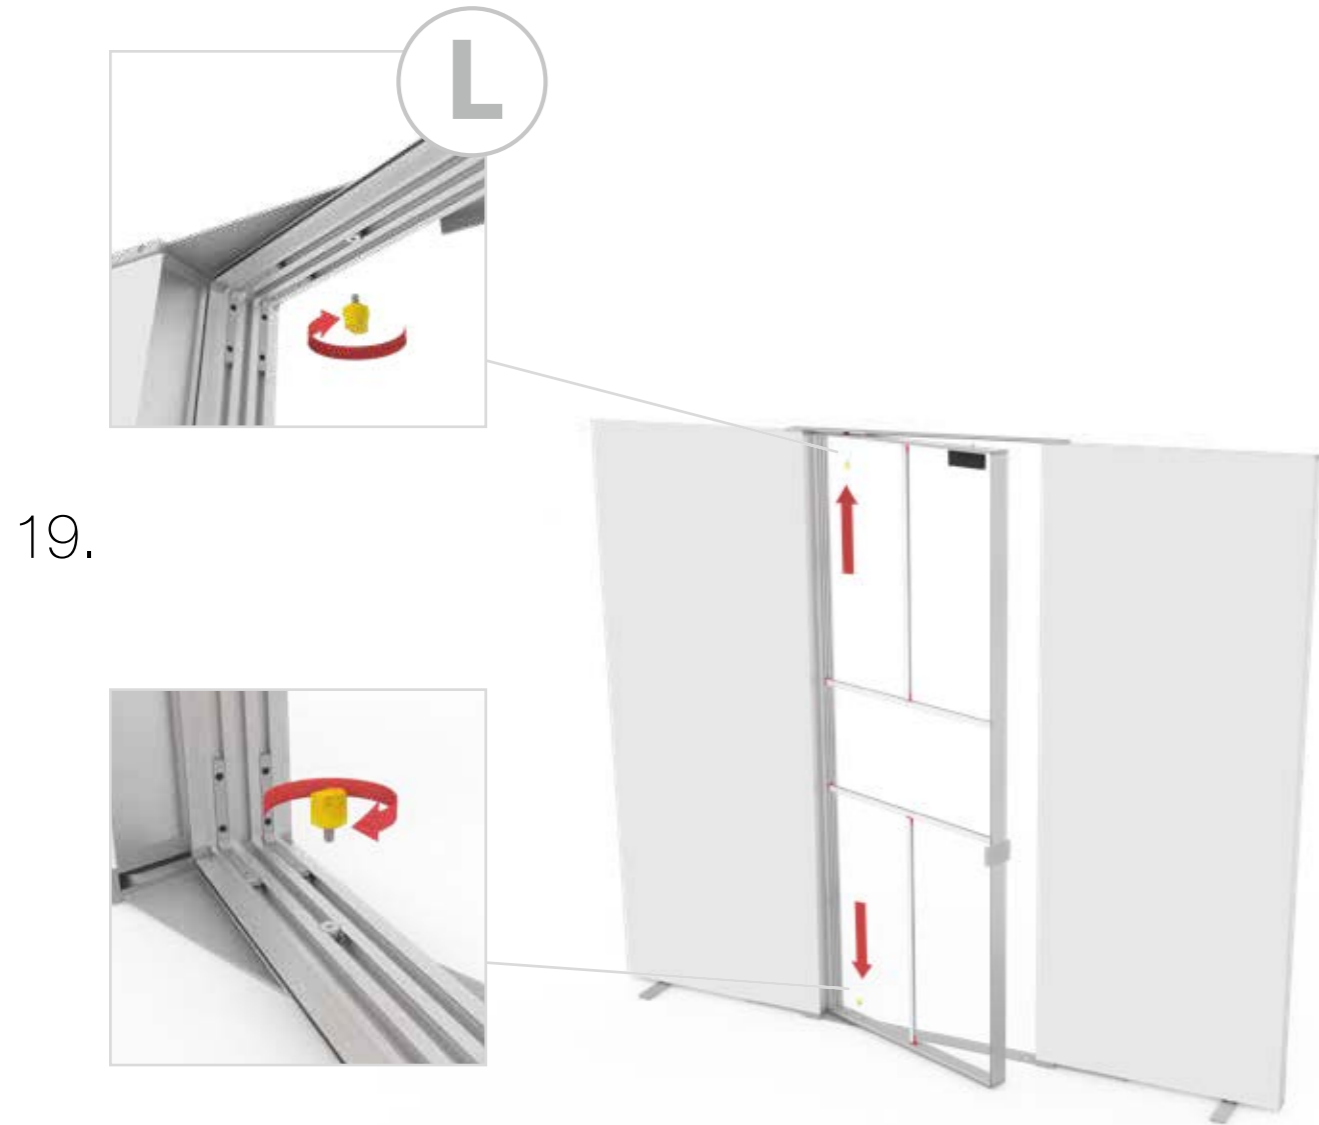

SET UP INSTRUCTION ACCESSORIES

The logo for 'LED UP DOOR' is presented in a bold, sans-serif font. The text is arranged in two rows: 'LED UP' on the top row and 'DOOR' on the bottom row. Each letter is filled with a vibrant, multi-colored pattern of horizontal streaks in shades of blue, red, and yellow. The letters have a slight 3D effect with a dark shadow on the right side. The entire logo is enclosed within a thin red rectangular border.

LED UP
DOOR

Gerade Version/straight version 4
Aufbauanleitung/set up instruction

Eck- & Kojenversion/corner & storage version.....30
Aufbauanleitung/set up instruction

LEDUP DOOR

1.

TÜR/DOOR

TÜR/DOOR

TÜR/DOOR

GERADE VERSION/STRAIGHT VERSION

GERADE VERSION/STRAIGHT VERSION

GERADE VERSION/STRAIGHT VERSION

GERADE VERSION/STRAIGHT VERSION

GERADE VERSION/STRAIGHT VERSION

GERADE VERSION/STRAIGHT VERSION

2 SEK. DRÜCKEN
PRESS FOR 2 SEC.

ECK- & KOJENVERSION/CORNER & STORAGE VERSION

corner-L

storage room

corner-R