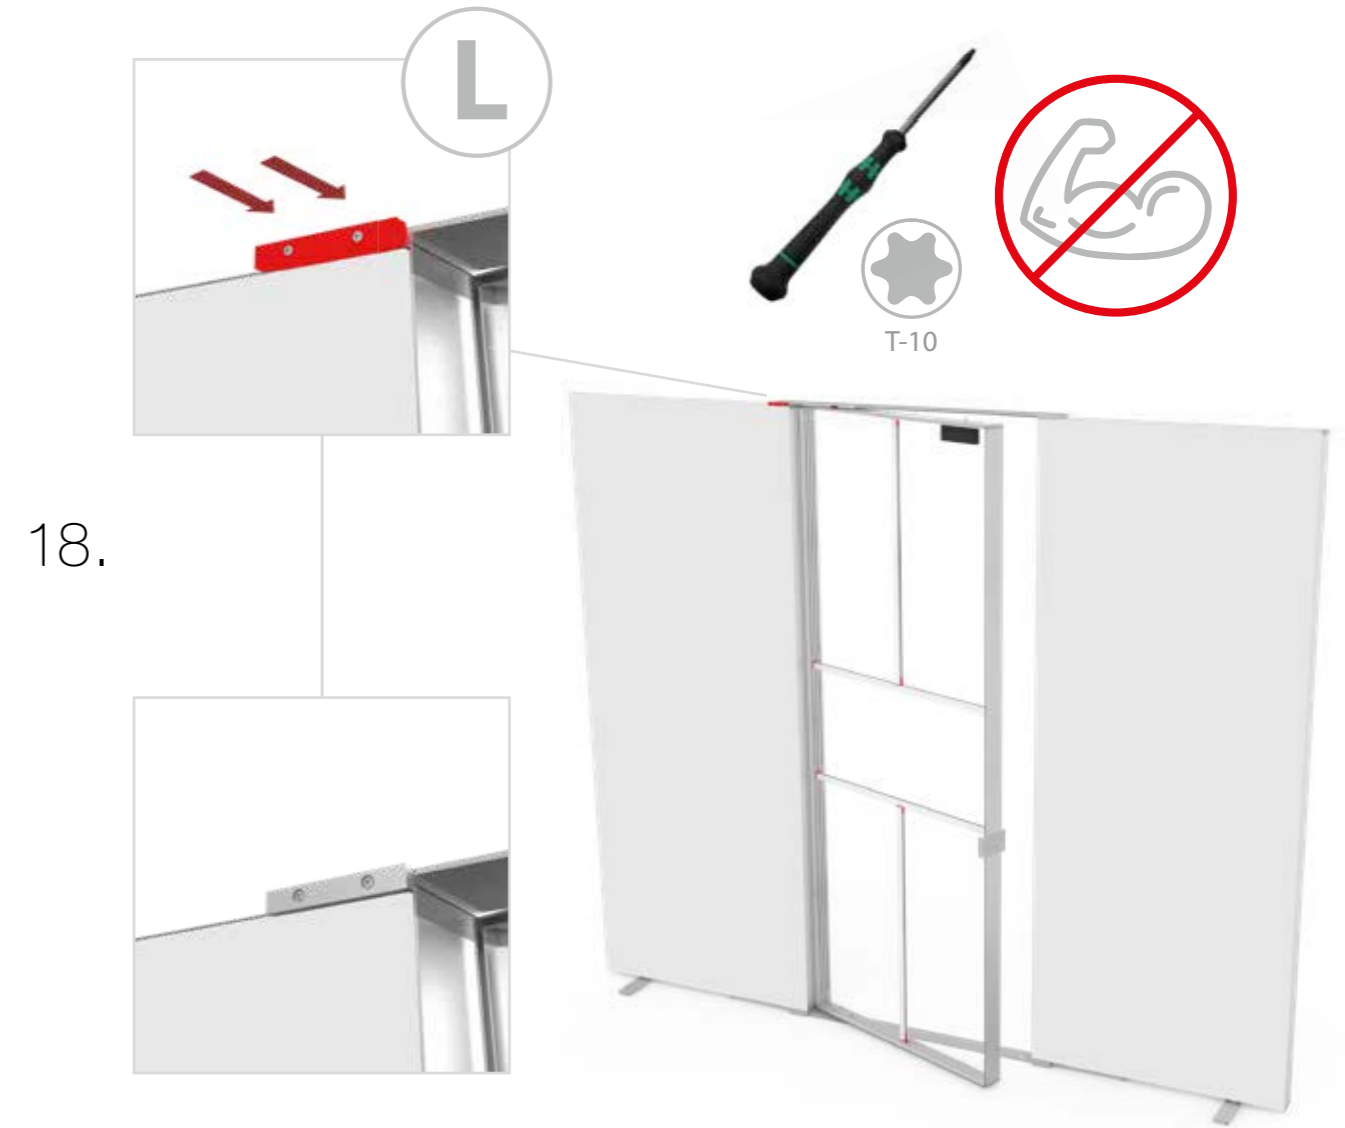

SET UP INSTRUCTION ACCESSORIES

The logo for 'LED UP DOOR' is presented in a bold, sans-serif font. The text is arranged in two rows: 'LED UP' on the top row and 'DOOR' on the bottom row. Each letter is filled with a vibrant, multi-colored pattern of horizontal streaks in shades of blue, red, and yellow. The letters have a slight 3D effect with a dark shadow on the right side. The entire logo is enclosed within a thin red rectangular border.

LED UP
DOOR

Gerade Version/straight version 4
Aufbauanleitung/set up instruction

Eck- & Kojenversion/corner & storage version.....30
Aufbauanleitung/set up instruction

LEDUP DOOR

1.

TÜR/DOOR

TÜR/DOOR

TÜR/DOOR

GERADE VERSION/STRAIGHT VERSION

GERADE VERSION/STRAIGHT VERSION

GERADE VERSION/STRAIGHT VERSION

GERADE VERSION/STRAIGHT VERSION

GERADE VERSION/STRAIGHT VERSION

GERADE VERSION/STRAIGHT VERSION

2 SEK. DRÜCKEN
PRESS FOR 2 SEC.

ECK- & KOJENVERSION/CORNER & STORAGE VERSION

corner-L

storage room

corner-R