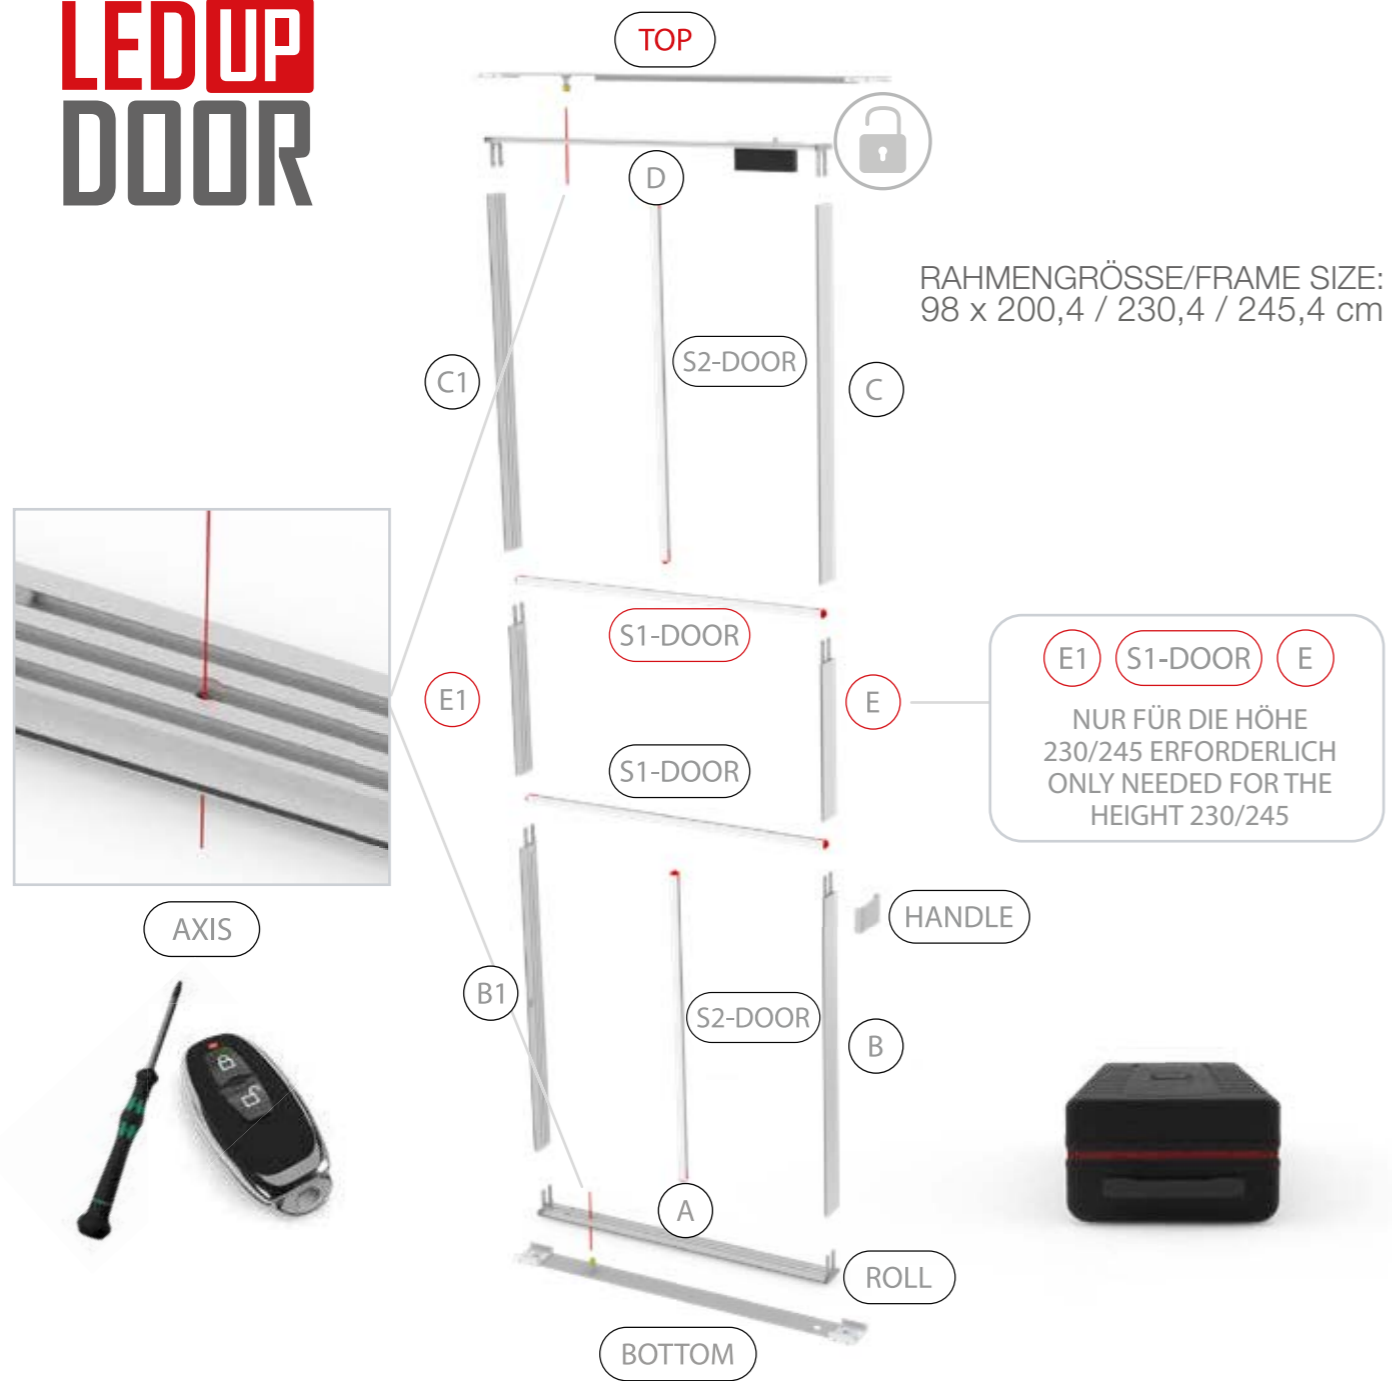

SET UP INSTRUCTION ACCESSORIES

The logo for 'LED UP DOOR' is presented in a bold, sans-serif font. The text is arranged in two rows: 'LED UP' on the top row and 'DOOR' on the bottom row. Each letter is filled with a vibrant, multi-colored pattern of horizontal streaks in shades of blue, red, and yellow. The letters have a slight 3D effect with a dark shadow on the right side. The entire logo is enclosed within a thin red rectangular border.

LED UP
DOOR

Gerade Version/straight version 4
Aufbauanleitung/set up instruction

Eck- & Kojenversion/corner & storage version.....30
Aufbauanleitung/set up instruction

LEDUP DOOR

1.

TÜR/DOOR

TÜR/DOOR

TÜR/DOOR

6.

7.

GERADE VERSION/STRAIGHT VERSION

GERADE VERSION/STRAIGHT VERSION

GERADE VERSION/STRAIGHT VERSION

GERADE VERSION/STRAIGHT VERSION

9.

10.

GERADE VERSION/STRAIGHT VERSION

GERADE VERSION/STRAIGHT VERSION

GERADE VERSION/STRAIGHT VERSION

GERADE VERSION/STRAIGHT VERSION

GERADE VERSION/STRAIGHT VERSION

GERADE VERSION/STRAIGHT VERSION

2 SEK. DRÜCKEN
PRESS FOR 2 SEC.