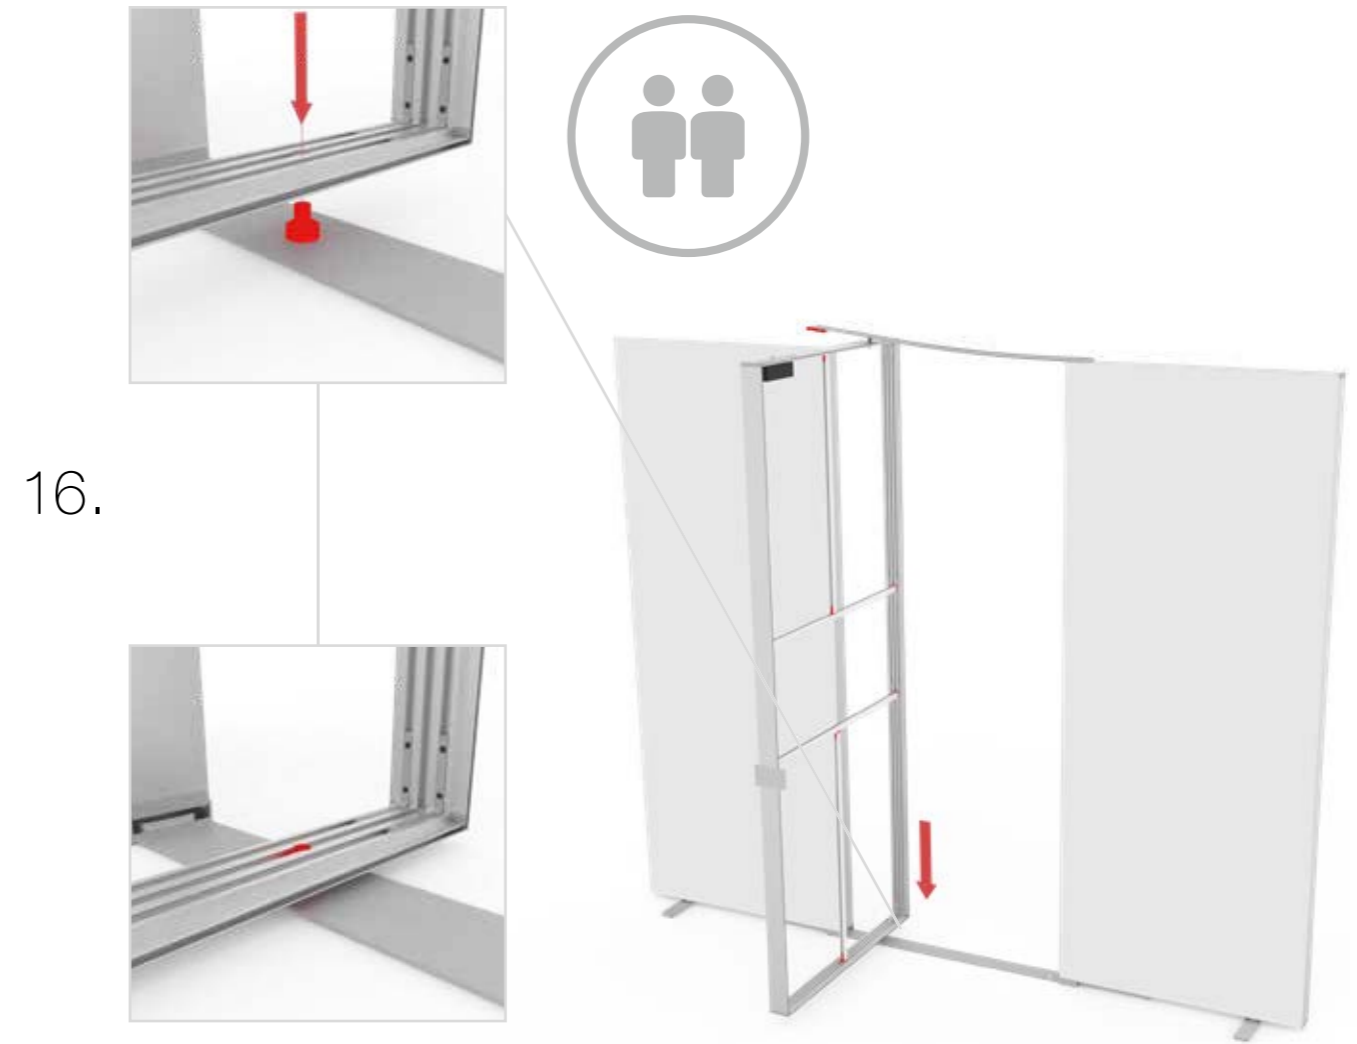

GERADE VERSION/STRAIGHT VERSION