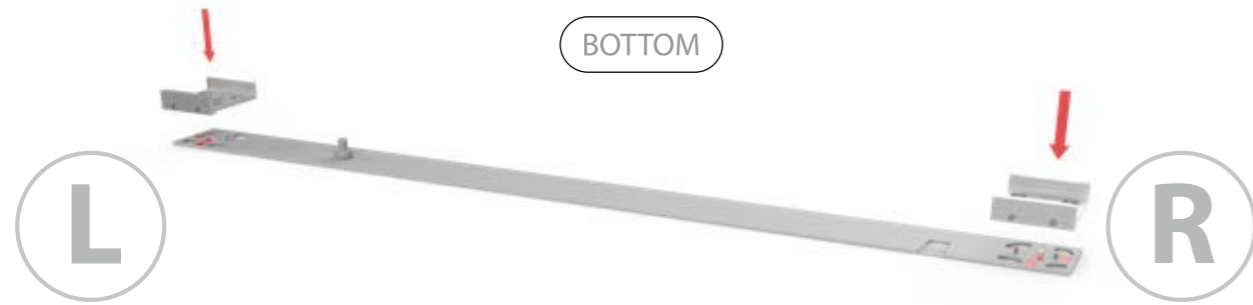

SET UP INSTRUCTION ACCESSORIES

The logo for 'LED UP DOOR' is presented in a bold, sans-serif font. The text is arranged in two rows: 'LED UP' on the top row and 'DOOR' on the bottom row. Each letter is filled with a vibrant, multi-colored pattern of horizontal streaks in shades of blue, red, and yellow. The letters have a slight 3D effect with a dark shadow on the right side. The entire logo is enclosed within a thin red rectangular border.

LED UP
DOOR

Gerade Version/straight version 4
Aufbauanleitung/set up instruction

Eck- & Kojenversion/corner & storage version.....30
Aufbauanleitung/set up instruction

LEDUP DOOR

1.

TÜR/DOOR

TÜR/DOOR

TÜR/DOOR

6.

7.

GERADE VERSION/STRAIGHT VERSION

GERADE VERSION/STRAIGHT VERSION

GERADE VERSION/STRAIGHT VERSION

GERADE VERSION/STRAIGHT VERSION

9.

10.

GERADE VERSION/STRAIGHT VERSION

GERADE VERSION/STRAIGHT VERSION

GERADE VERSION/STRAIGHT VERSION

GERADE VERSION/STRAIGHT VERSION

GERADE VERSION/STRAIGHT VERSION

GERADE VERSION/STRAIGHT VERSION

2 SEK. DRÜCKEN
PRESS FOR 2 SEC.