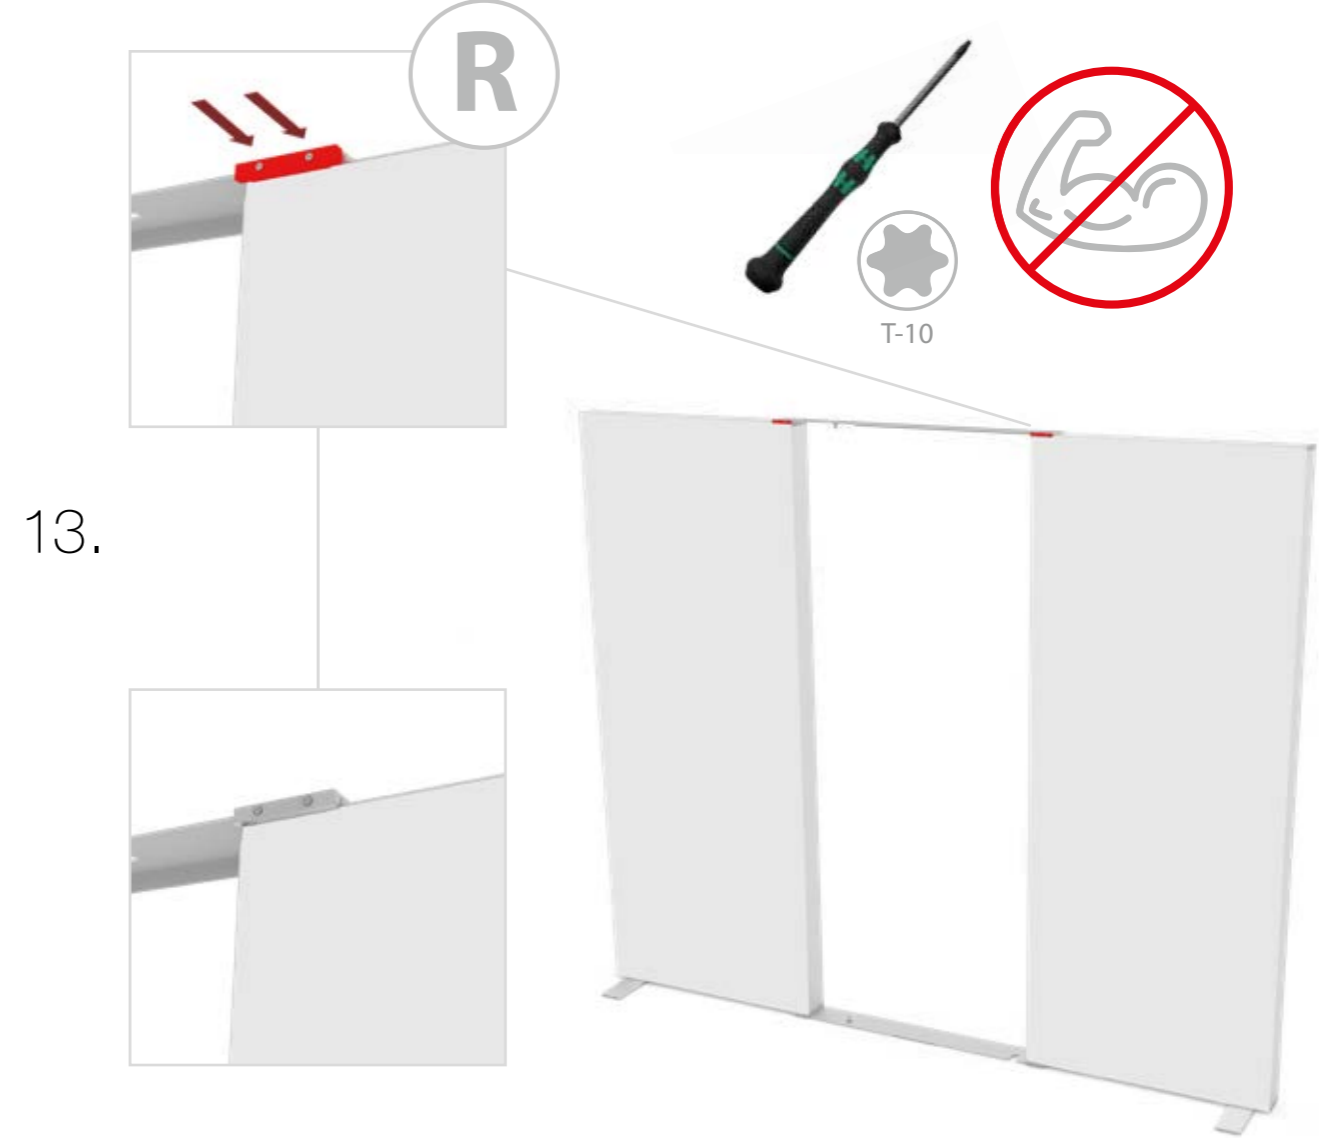

SET UP INSTRUCTION
ACCESSORIES

The text 'BIG LED UP DOOR' is presented in a bold, stylized font. The letters are filled with a vibrant, multi-colored gradient of blue, red, and yellow, creating a sense of motion and energy. The text is set against a solid black background and is enclosed within a thin red rectangular border.

**BIG LED UP
DOOR**

Gerade Version/straight version 4
Aufbauanleitung/set up instruction

Eck- & Kojenversion/corner & storage version.....30
Aufbauanleitung/set up instruction

BIG LED UP DOOR

1.

TÜR/DOOR

TÜR/DOOR

GERADE VERSION/STRAIGHT VERSION

8.

9.

GERADE VERSION/STRAIGHT VERSION

GERADE VERSION/STRAIGHT VERSION

GERADE VERSION/STRAIGHT VERSION

GERADE VERSION/STRAIGHT VERSION

GERADE VERSION/STRAIGHT VERSION

GERADE VERSION/STRAIGHT VERSION

2 SEK. DRÜCKEN
PRESS FOR 2 SEC.

ECK- & KOJENVERSION/CORNER & STORAGE VERSION

corner-L

storage room

corner-R

ECK- & KOJENVERSION/CORNER & STORAGE VERSION