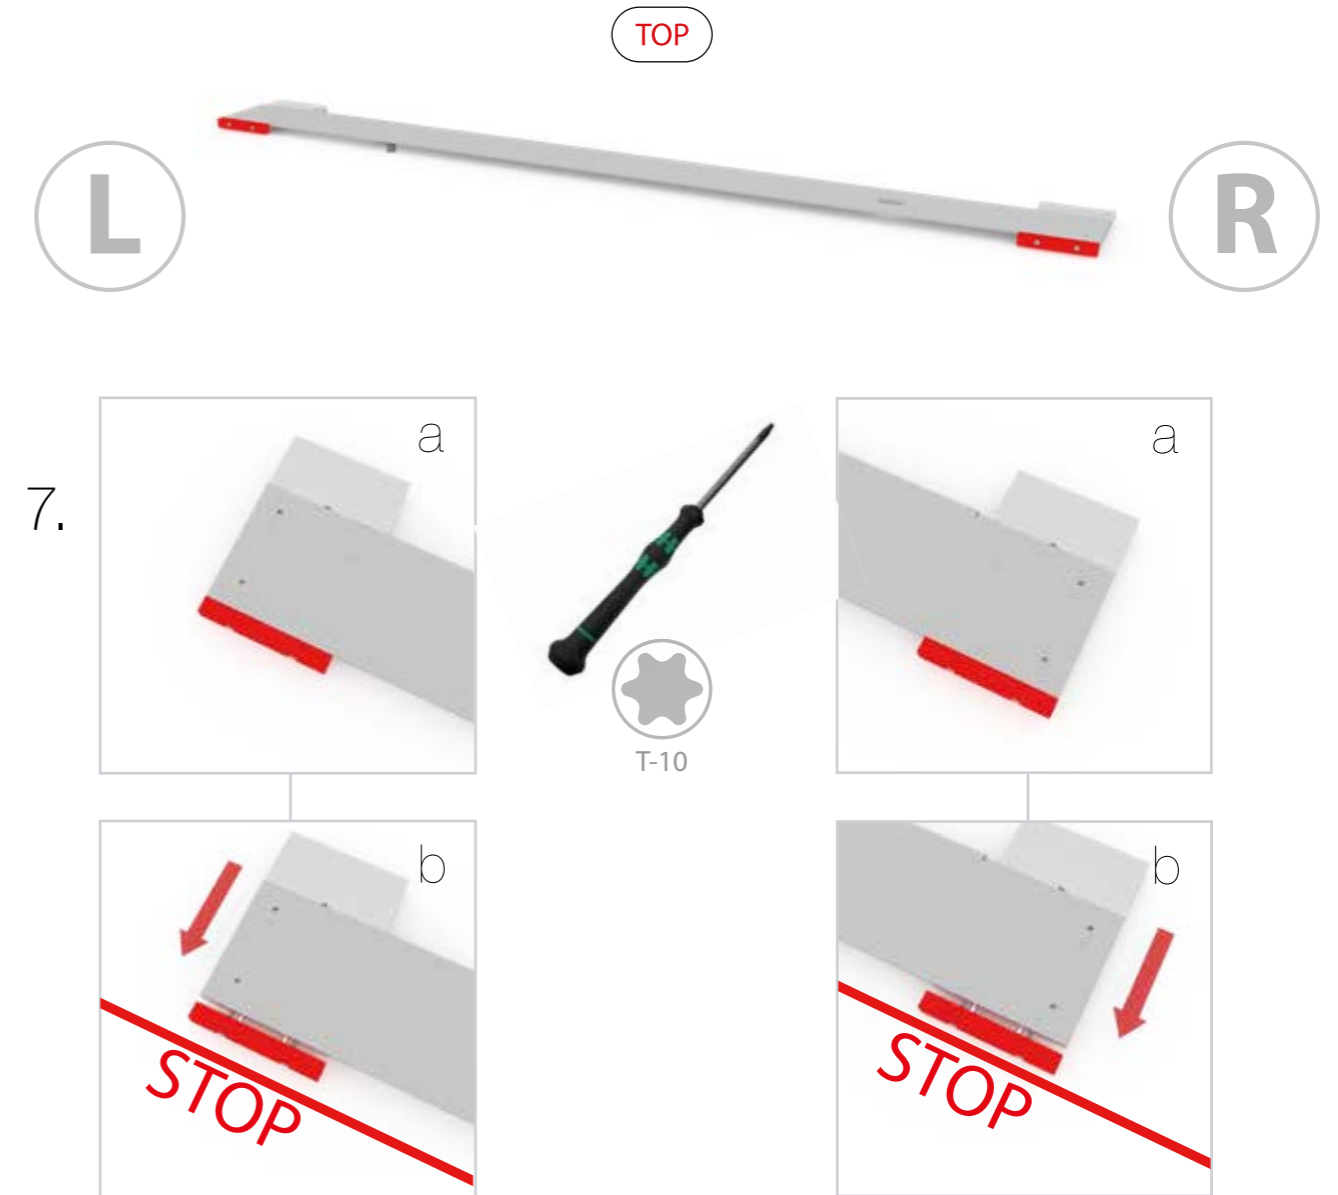

SET UP INSTRUCTION
ACCESSORIES

The text 'BIG LED UP DOOR' is presented in a bold, stylized font. The letters are filled with a vibrant, multi-colored gradient of blue, red, and yellow, creating a sense of motion and energy. The text is set against a solid black background and is enclosed within a thin red rectangular border.

**BIG LED UP
DOOR**

Gerade Version/straight version 4
Aufbauanleitung/set up instruction

Eck- & Kojenversion/corner & storage version.....30
Aufbauanleitung/set up instruction

BIG LED UP DOOR

1.

TÜR/DOOR

TÜR/DOOR

4.

5.

TÜR/DOOR

6.

7.

GERADE VERSION/STRAIGHT VERSION

GERADE VERSION/STRAIGHT VERSION

GERADE VERSION/STRAIGHT VERSION

GERADE VERSION/STRAIGHT VERSION

8.

9.

GERADE VERSION/STRAIGHT VERSION

GERADE VERSION/STRAIGHT VERSION

GERADE VERSION/STRAIGHT VERSION

GERADE VERSION/STRAIGHT VERSION

GERADE VERSION/STRAIGHT VERSION