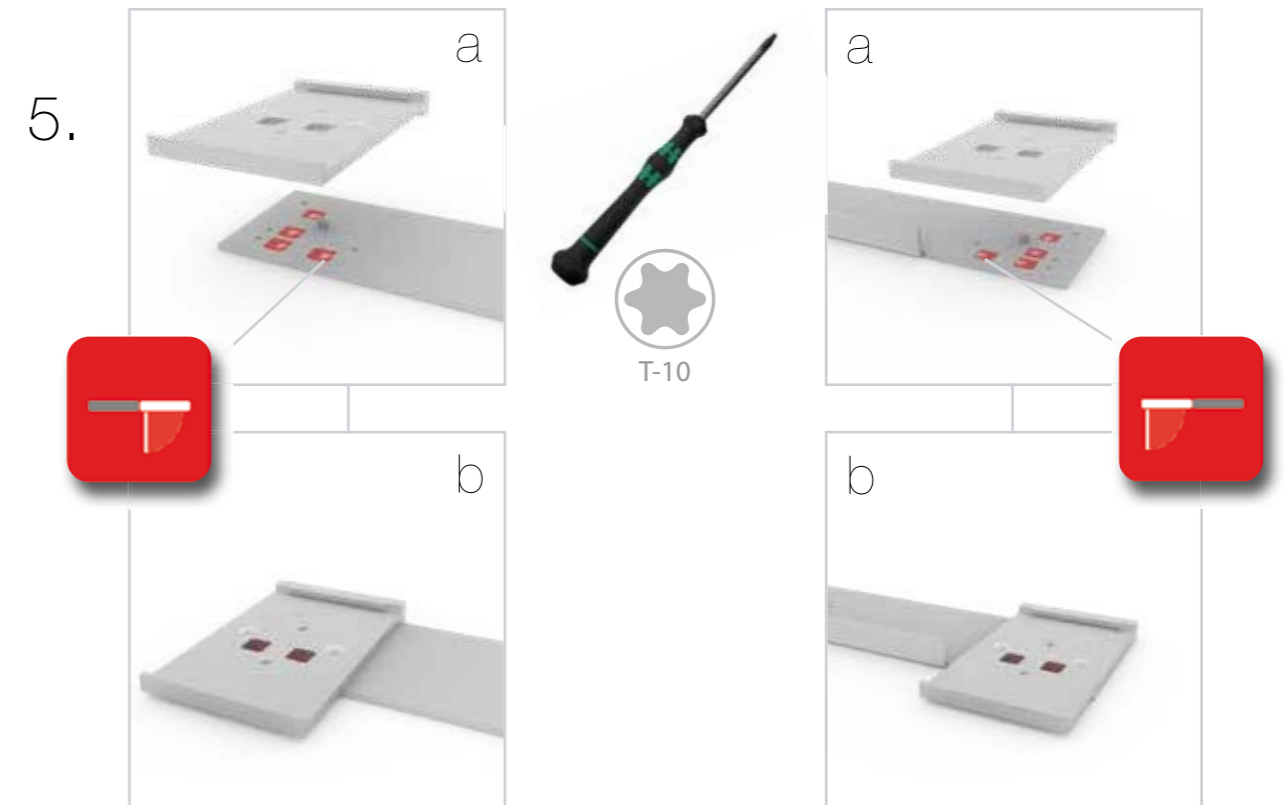

SET UP INSTRUCTION
ACCESSORIES

The text 'BIG LED UP DOOR' is presented in a bold, stylized font. The letters are filled with a vibrant, multi-colored gradient of blue, red, and yellow, creating a sense of motion and energy. The text is set against a solid black background and is enclosed within a thin red rectangular border.

**BIG LED UP
DOOR**

Gerade Version/straight version 4
Aufbauanleitung/set up instruction

Eck- & Kojenversion/corner & storage version.....30
Aufbauanleitung/set up instruction

BIG LED UP DOOR

1.

TÜR/DOOR

TÜR/DOOR

4.

5.

TÜR/DOOR

6.

7.

GERADE VERSION/STRAIGHT VERSION

GERADE VERSION/STRAIGHT VERSION

GERADE VERSION/STRAIGHT VERSION

GERADE VERSION/STRAIGHT VERSION

2 SEK. DRÜCKEN
PRESS FOR 2 SEC.

ECK- & KOJENVERSION/CORNER & STORAGE VERSION

corner-L

storage room

corner-R

ECK- & KOJENVERSION/CORNER & STORAGE VERSION