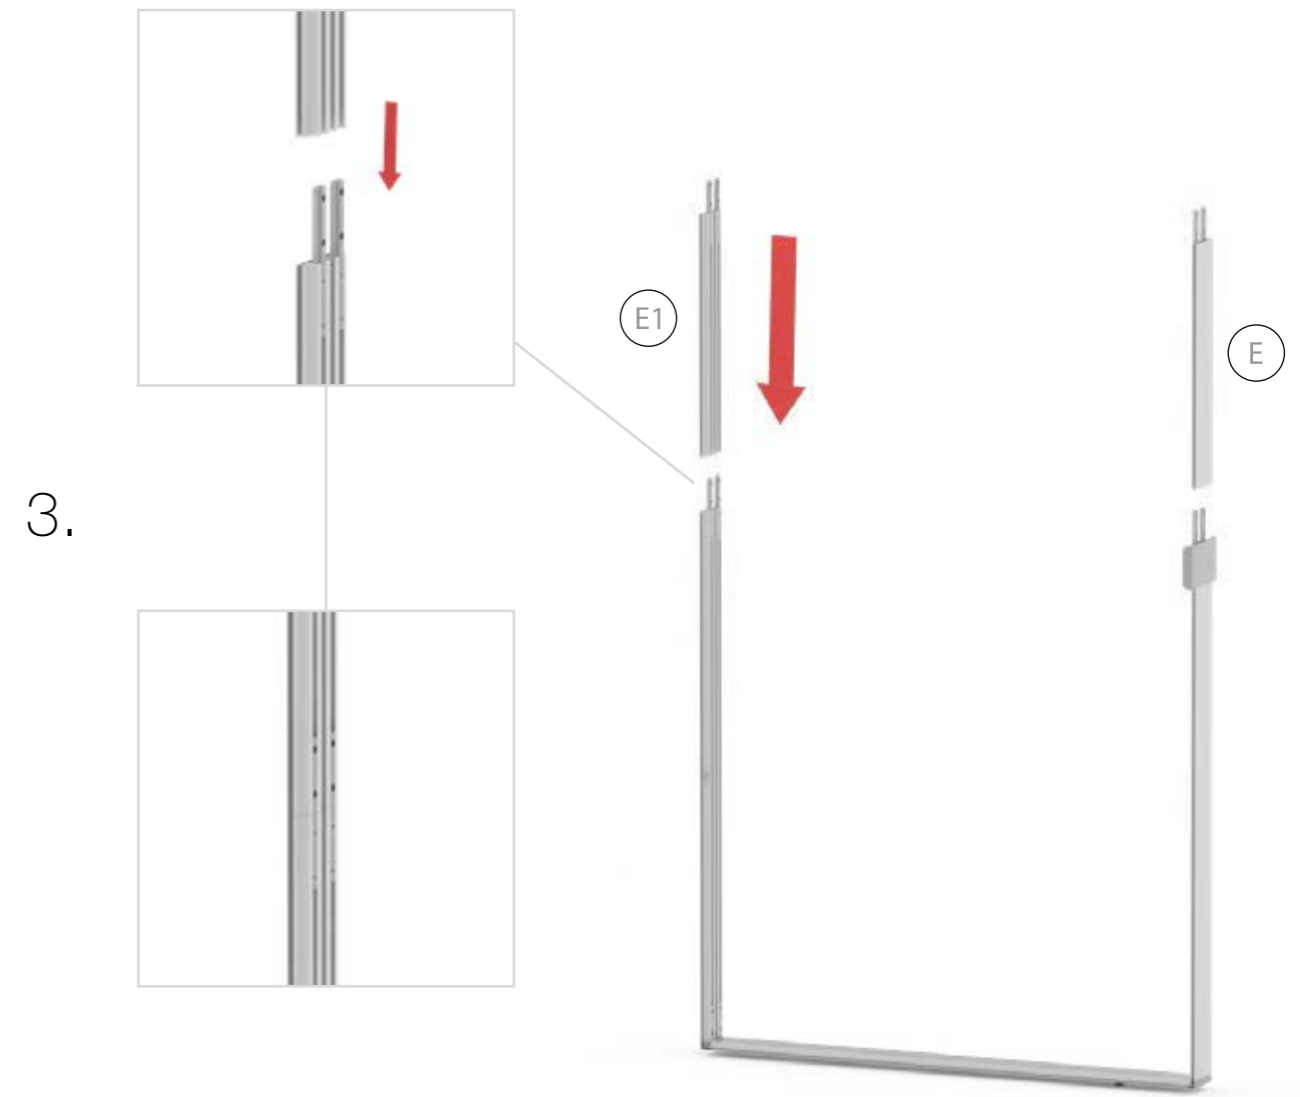

SET UP INSTRUCTION
ACCESSORIES

The text 'BIG LED UP DOOR' is presented in a bold, stylized font. The letters are filled with a vibrant, multi-colored gradient of blue, red, and yellow, creating a sense of motion and energy. The text is set against a solid black background and is enclosed within a thin red rectangular border.

**BIG LED UP
DOOR**

Gerade Version/straight version 4
Aufbauanleitung/set up instruction

Eck- & Kojenversion/corner & storage version.....30
Aufbauanleitung/set up instruction

BIG LED UP DOOR

1.

TÜR/DOOR

TÜR/DOOR