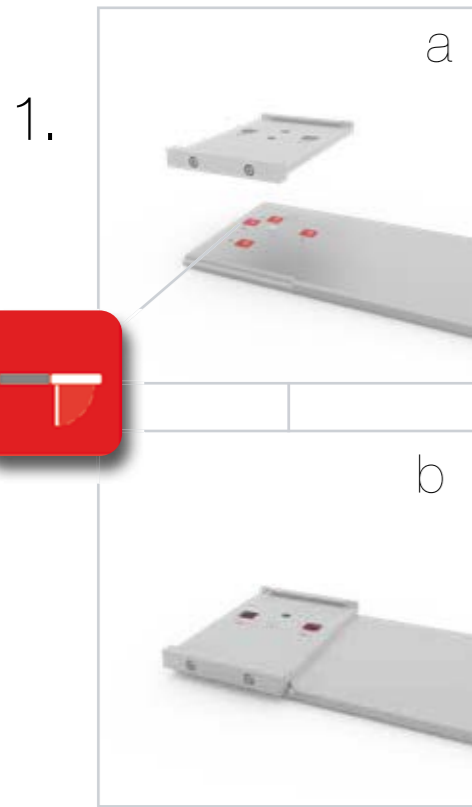

SET UP INSTRUCTION
ACCESSORIES

The text 'BIG LED UP DOOR' is presented in a bold, stylized font. The letters are filled with a vibrant, multi-colored gradient of blue, red, and yellow, creating a sense of motion and energy. The text is set against a solid black background and is enclosed within a thin red rectangular border.

**BIG LED UP
DOOR**

Gerade Version/straight version 4
Aufbauanleitung/set up instruction

Eck- & Kojenversion/corner & storage version.....30
Aufbauanleitung/set up instruction

BIG LED UP DOOR

1.

TÜR/DOOR

TÜR/DOOR

4.

5.

TÜR/DOOR

6.

7.

GERADE VERSION/STRAIGHT VERSION

GERADE VERSION/STRAIGHT VERSION

GERADE VERSION/STRAIGHT VERSION

GERADE VERSION/STRAIGHT VERSION

8.

9.

GERADE VERSION/STRAIGHT VERSION

GERADE VERSION/STRAIGHT VERSION

GERADE VERSION/STRAIGHT VERSION

GERADE VERSION/STRAIGHT VERSION

GERADE VERSION/STRAIGHT VERSION