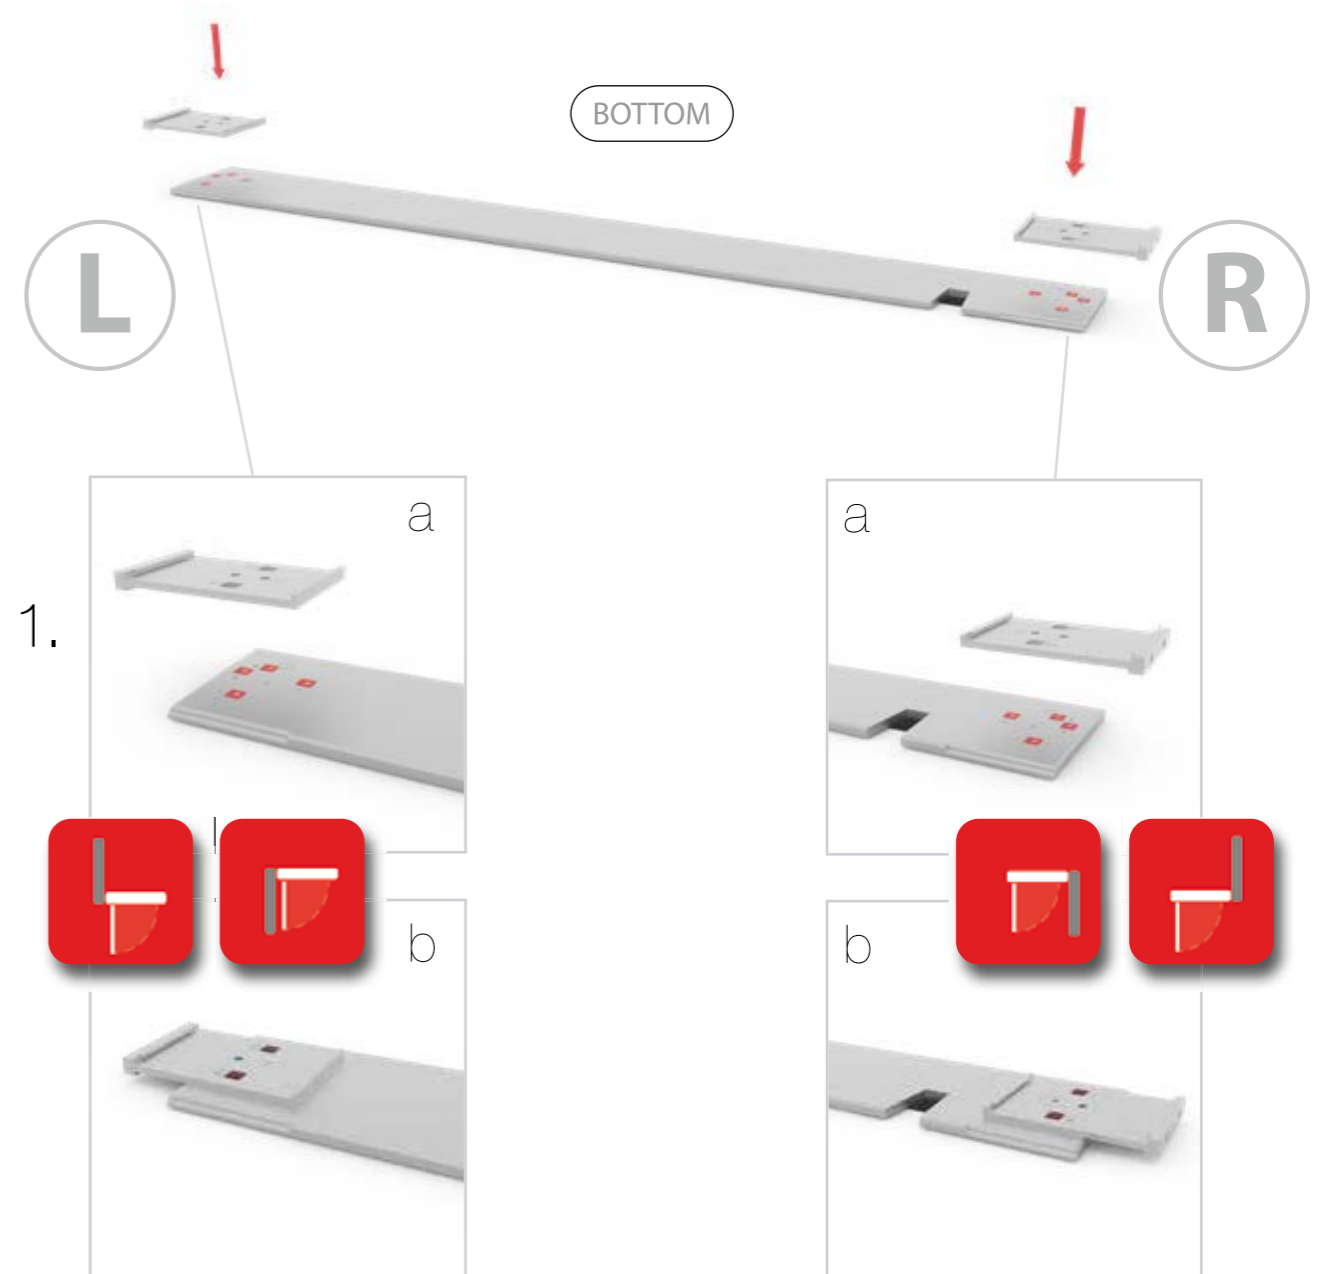

SET UP INSTRUCTION
ACCESSORIES

The text 'BIG LED UP DOOR' is presented in a bold, stylized font. The letters are filled with a vibrant, multi-colored gradient of blue, red, and yellow, creating a sense of motion and energy. The text is set against a solid black background and is enclosed within a thin red rectangular border.

**BIG LED UP
DOOR**

Gerade Version/straight version 4
Aufbauanleitung/set up instruction

Eck- & Kojenversion/corner & storage version.....30
Aufbauanleitung/set up instruction

BIG LED UP DOOR

1.

TÜR/DOOR

TÜR/DOOR

GERADE VERSION/STRAIGHT VERSION

2 SEK. DRÜCKEN
PRESS FOR 2 SEC.

ECK- & KOJENVERSION/CORNER & STORAGE VERSION

corner-L

storage room

corner-R

ECK- & KOJENVERSION/CORNER & STORAGE VERSION