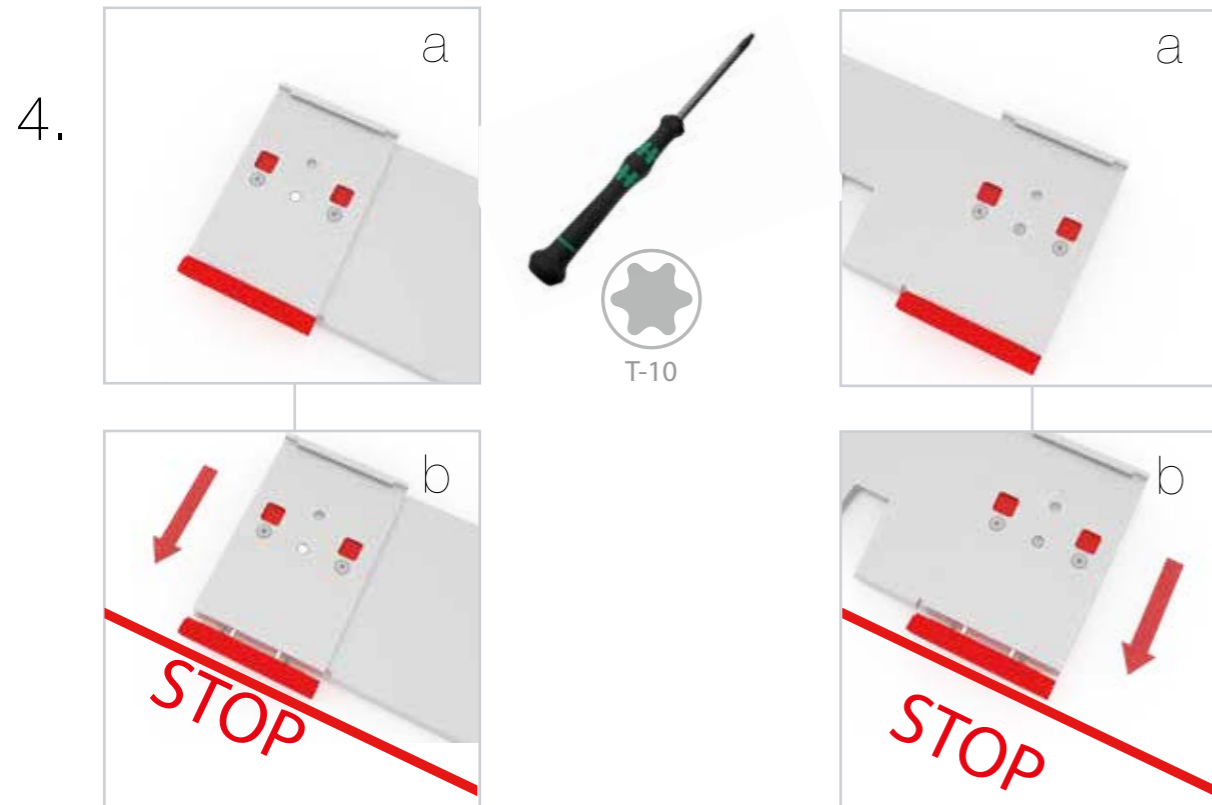

SET UP INSTRUCTION
ACCESSORIES

The text 'BIG LED UP DOOR' is presented in a bold, stylized font. The letters are filled with a vibrant, multi-colored gradient of blue, red, and yellow, creating a sense of motion and energy. The text is set against a solid black background and is enclosed within a thin red rectangular border.

**BIG LED UP
DOOR**

Gerade Version/straight version 4
Aufbauanleitung/set up instruction

Eck- & Kojenversion/corner & storage version.....30
Aufbauanleitung/set up instruction

BIG LED UP DOOR

1.

TÜR/DOOR

TÜR/DOOR

4.

5.

TÜR/DOOR

6.

7.

GERADE VERSION/STRAIGHT VERSION

GERADE VERSION/STRAIGHT VERSION

GERADE VERSION/STRAIGHT VERSION