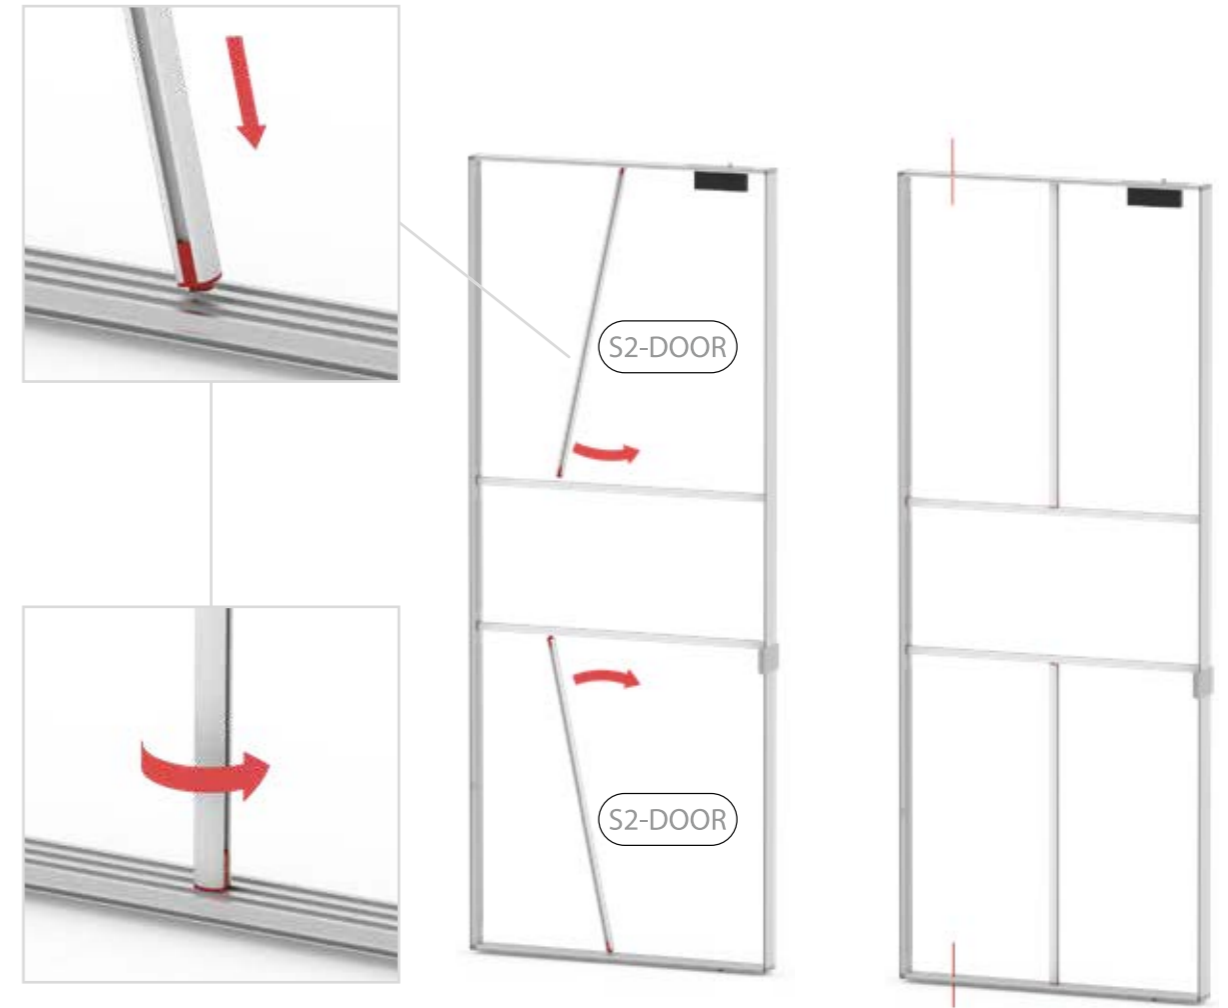

SET UP INSTRUCTION
ACCESSORIES

The text 'BIG LED UP DOOR' is presented in a bold, stylized font. The letters are filled with a vibrant, multi-colored gradient of blue, red, and yellow, creating a sense of motion and energy. The text is set against a solid black background and is enclosed within a thin red rectangular border.

**BIG LED UP
DOOR**

Gerade Version/straight version 4
Aufbauanleitung/set up instruction

Eck- & Kojenversion/corner & storage version.....30
Aufbauanleitung/set up instruction

BIG LED UP DOOR

1.

TÜR/DOOR

TÜR/DOOR

4.

5.

TÜR/DOOR

6.

7.

GERADE VERSION/STRAIGHT VERSION

GERADE VERSION/STRAIGHT VERSION

GERADE VERSION/STRAIGHT VERSION

GERADE VERSION/STRAIGHT VERSION

2 SEK. DRÜCKEN
PRESS FOR 2 SEC.

ECK- & KOJENVERSION/CORNER & STORAGE VERSION

corner-L

storage room

corner-R

ECK- & KOJENVERSION/CORNER & STORAGE VERSION