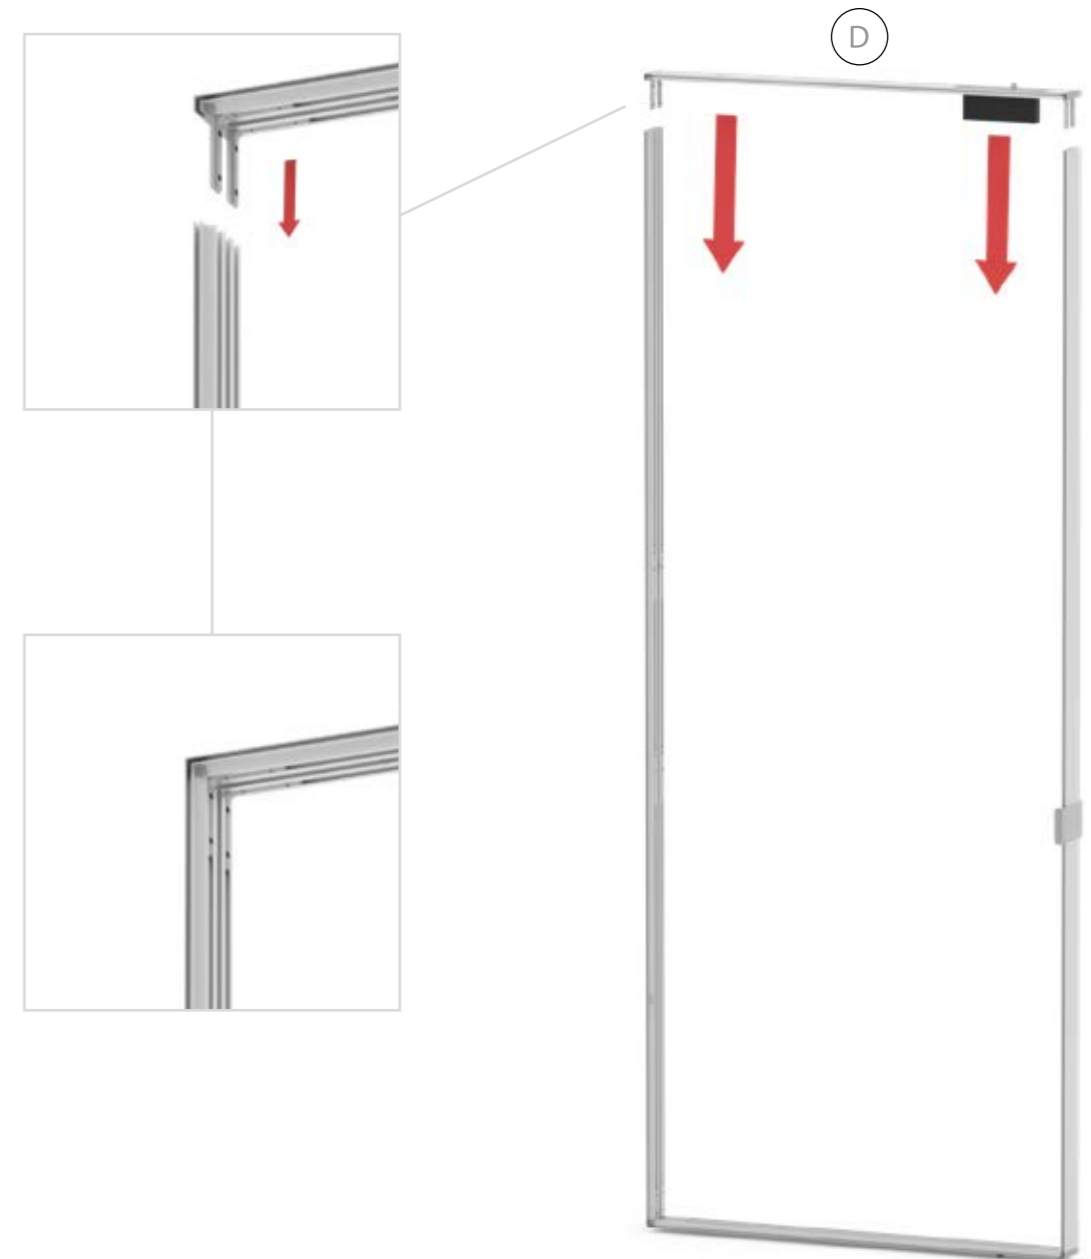

SET UP INSTRUCTION
ACCESSORIES

The text 'BIG LED UP DOOR' is presented in a bold, stylized font. The letters are filled with a vibrant, multi-colored gradient of blue, red, and yellow, creating a sense of motion and energy. The text is set against a solid black background and is enclosed within a thin red rectangular border.

**BIG LED UP
DOOR**

Gerade Version/straight version 4
Aufbauanleitung/set up instruction

Eck- & Kojenversion/corner & storage version.....30
Aufbauanleitung/set up instruction

BIG LED UP DOOR

1.

TÜR/DOOR

TÜR/DOOR

4.

5.

TÜR/DOOR

6.

7.

GERADE VERSION/STRAIGHT VERSION

GERADE VERSION/STRAIGHT VERSION

GERADE VERSION/STRAIGHT VERSION