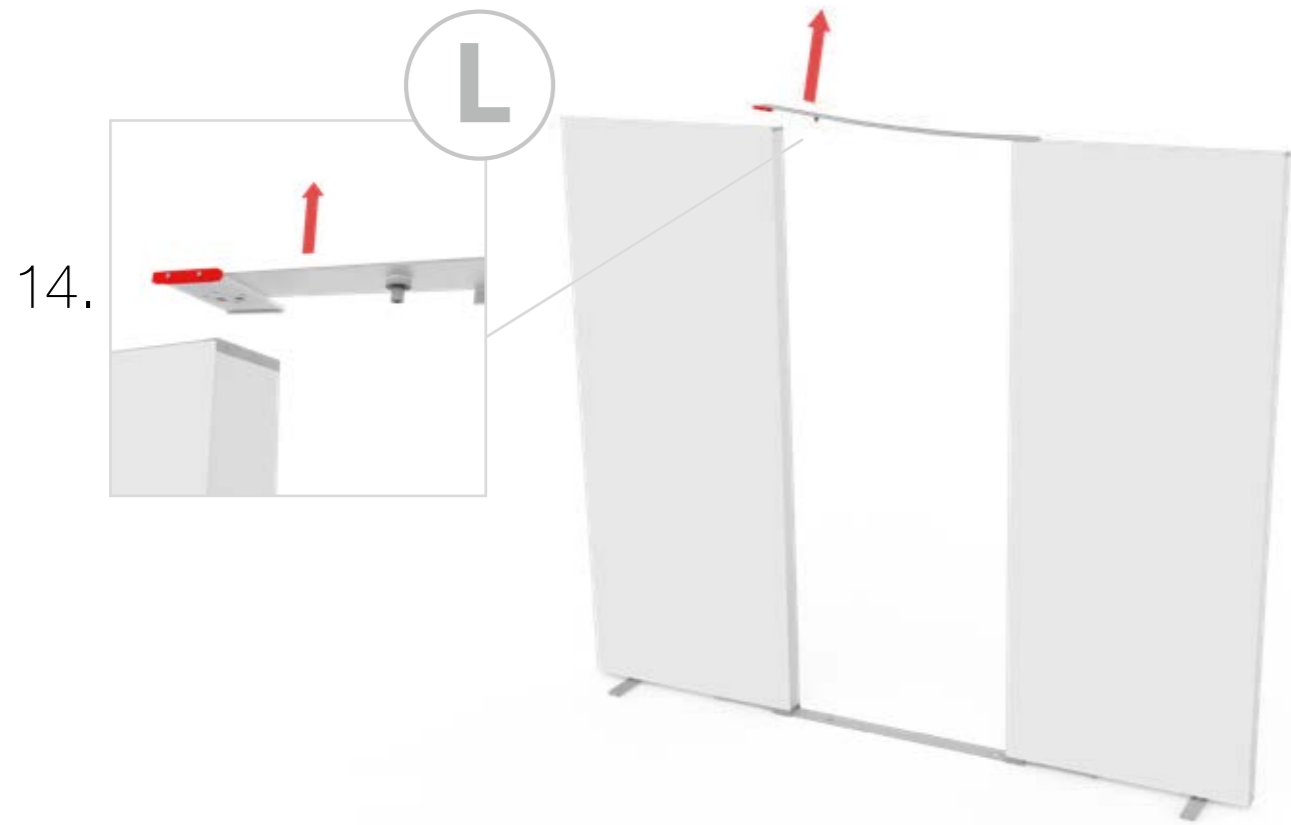

GERADE VERSION/STRAIGHT VERSION