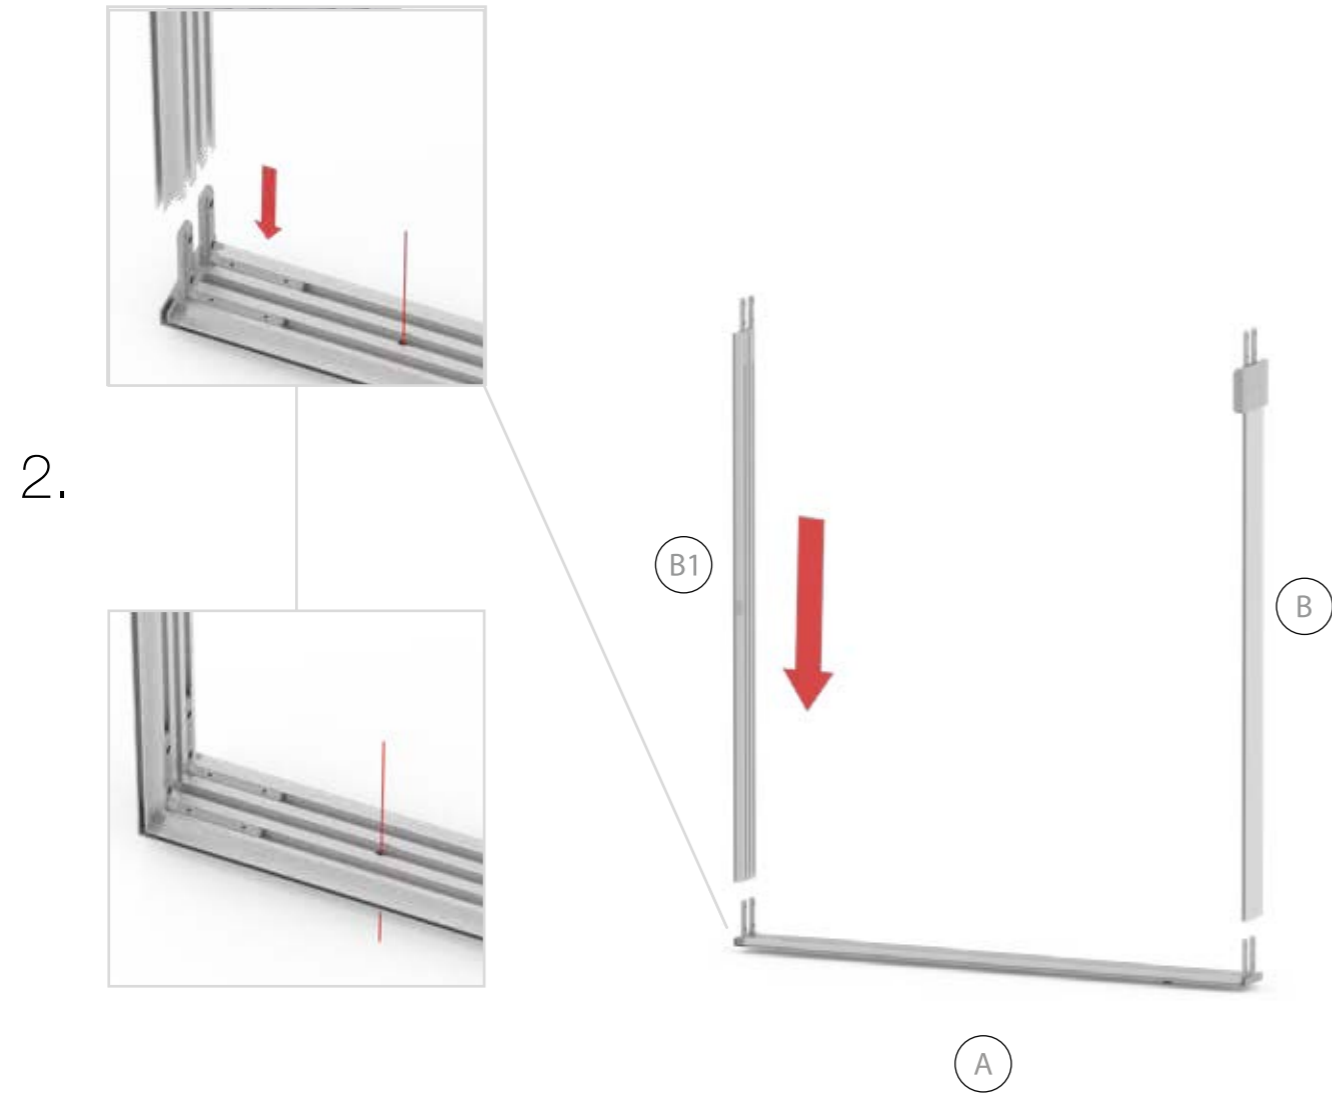

SET UP INSTRUCTION
ACCESSORIES

The text 'BIG LED UP DOOR' is presented in a bold, stylized font. The letters are filled with a vibrant, multi-colored gradient of blue, red, and yellow, creating a sense of motion and energy. The text is set against a solid black background and is enclosed within a thin red rectangular border.

**BIG LED UP
DOOR**

Gerade Version/straight version 4
Aufbauanleitung/set up instruction

Eck- & Kojenversion/corner & storage version.....30
Aufbauanleitung/set up instruction

BIG LED UP DOOR

1.

TÜR/DOOR

TÜR/DOOR

4.

5.

TÜR/DOOR

6.

7.

GERADE VERSION/STRAIGHT VERSION

GERADE VERSION/STRAIGHT VERSION

GERADE VERSION/STRAIGHT VERSION