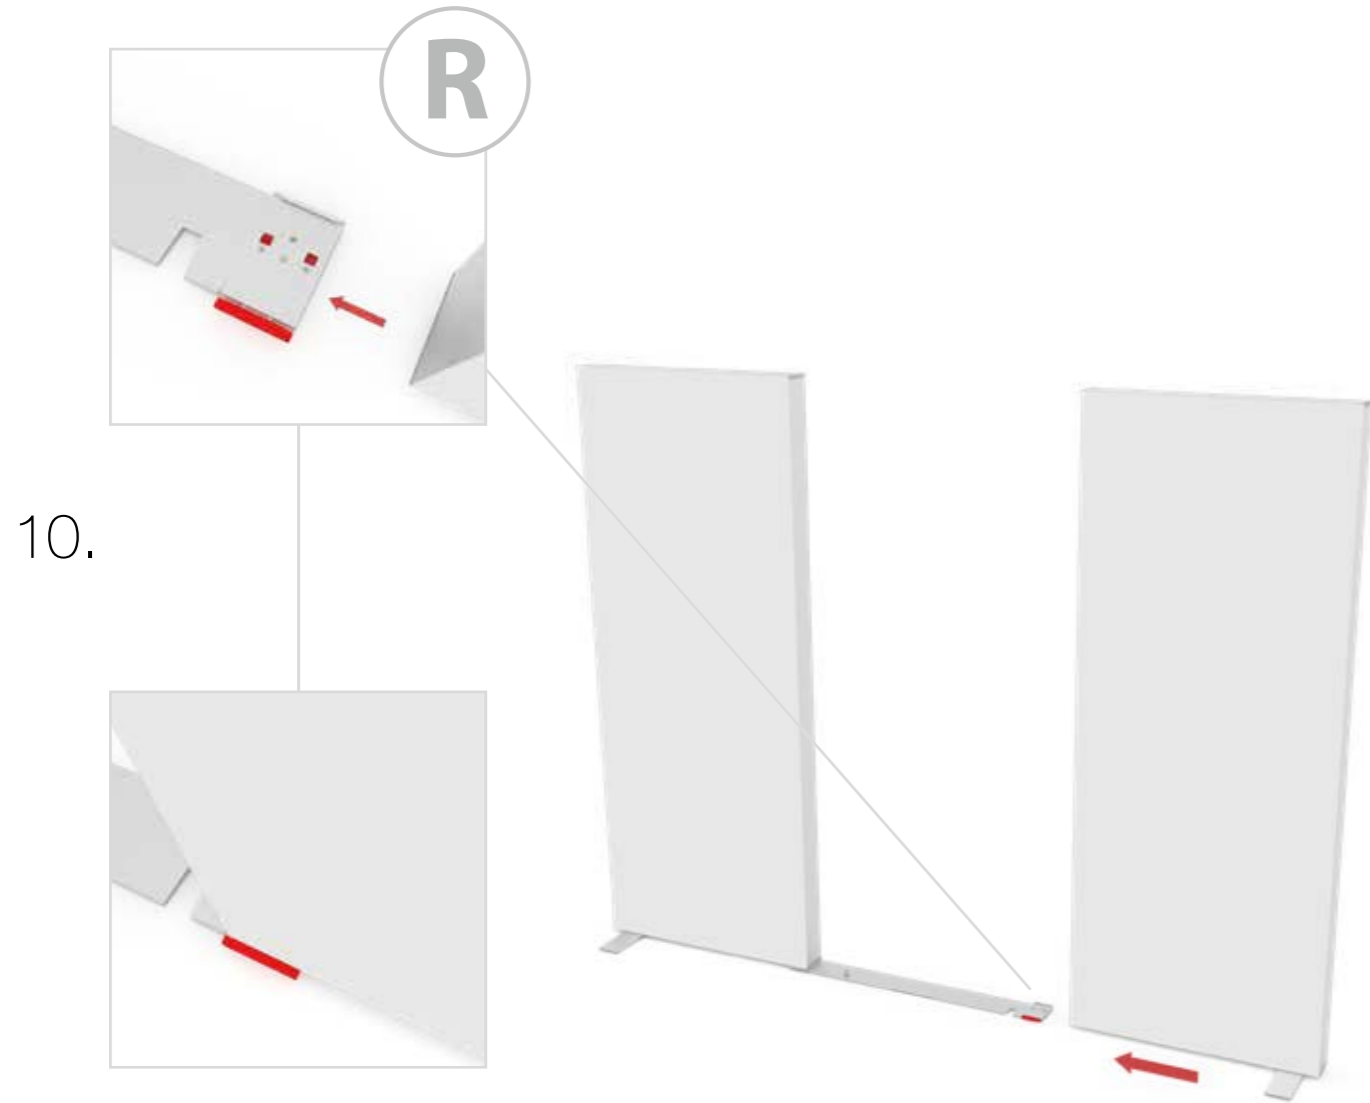

SET UP INSTRUCTION
ACCESSORIES

The text 'BIG LED UP DOOR' is presented in a bold, stylized font. The letters are filled with a vibrant, multi-colored gradient of blue, red, and yellow, creating a sense of motion and energy. The text is set against a solid black background and is enclosed within a thin red rectangular border.

**BIG LED UP
DOOR**

Gerade Version/straight version 4
Aufbauanleitung/set up instruction

Eck- & Kojenversion/corner & storage version.....30
Aufbauanleitung/set up instruction

BIG LED UP DOOR

1.

TÜR/DOOR

TÜR/DOOR

GERADE VERSION/STRAIGHT VERSION

8.

9.

GERADE VERSION/STRAIGHT VERSION

GERADE VERSION/STRAIGHT VERSION

GERADE VERSION/STRAIGHT VERSION

GERADE VERSION/STRAIGHT VERSION

GERADE VERSION/STRAIGHT VERSION

GERADE VERSION/STRAIGHT VERSION

2 SEK. DRÜCKEN
PRESS FOR 2 SEC.

ECK- & KOJENVERSION/CORNER & STORAGE VERSION

corner-L

storage room

corner-R

ECK- & KOJENVERSION/CORNER & STORAGE VERSION