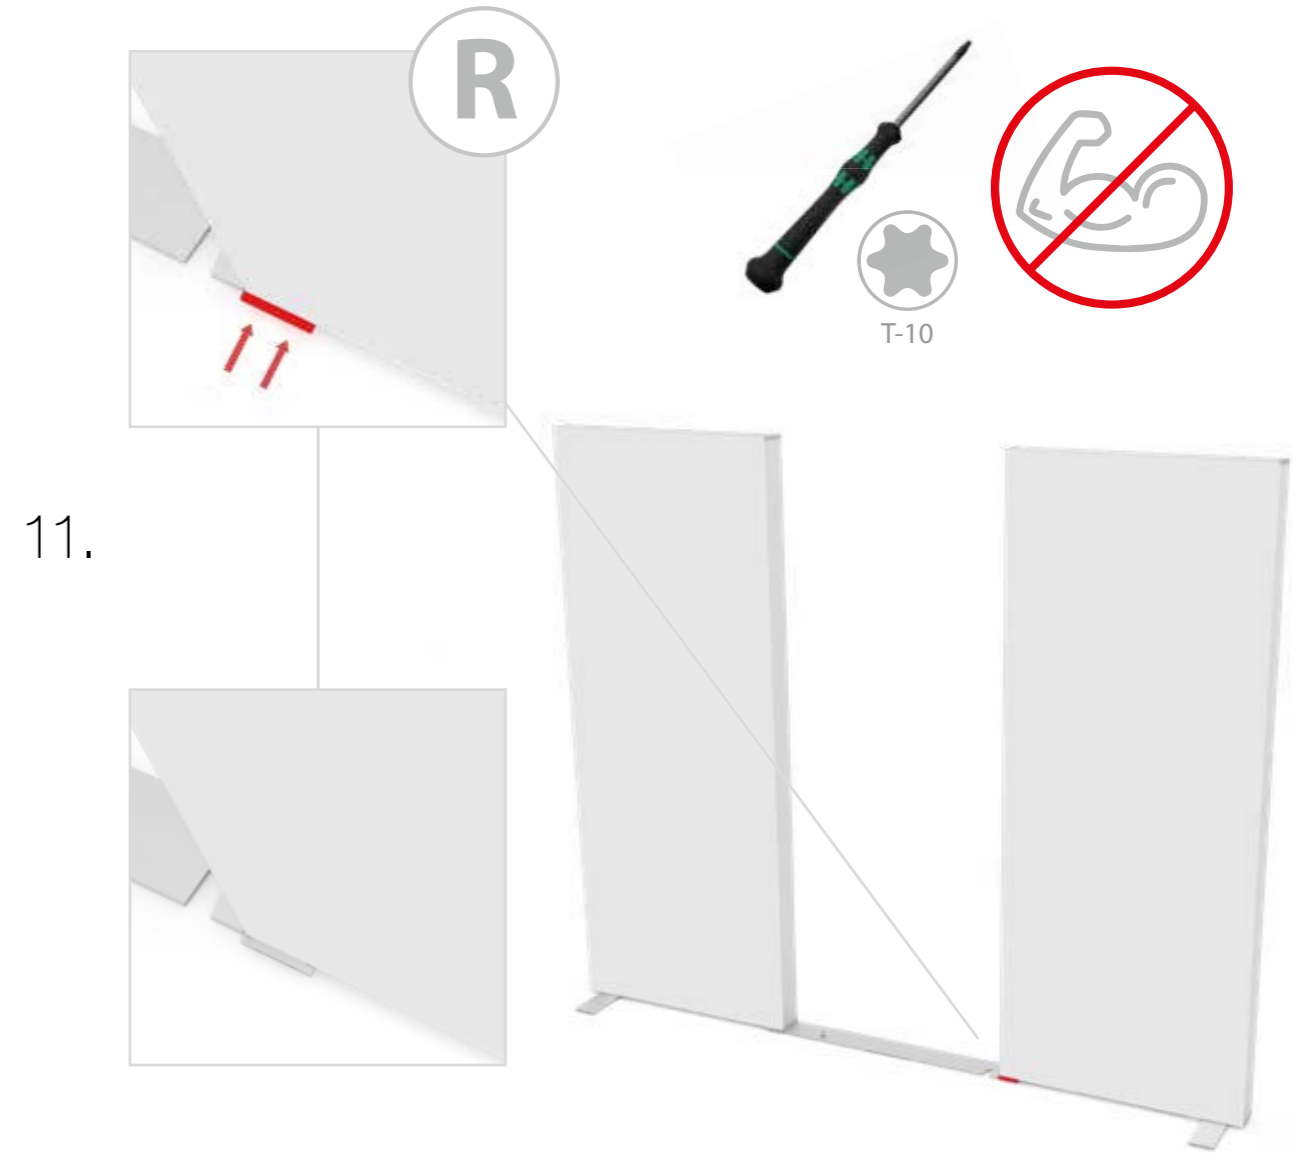

SET UP INSTRUCTION
ACCESSORIES

The text 'BIG LED UP DOOR' is presented in a bold, stylized font. The letters are filled with a vibrant, multi-colored gradient of blue, red, and yellow, creating a sense of motion and energy. The text is set against a solid black background and is enclosed within a thin red rectangular border.

**BIG LED UP
DOOR**

Gerade Version/straight version 4
Aufbauanleitung/set up instruction

Eck- & Kojenversion/corner & storage version.....30
Aufbauanleitung/set up instruction

BIG LED UP DOOR

1.

TÜR/DOOR

TÜR/DOOR

GERADE VERSION/STRAIGHT VERSION

8.

9.

GERADE VERSION/STRAIGHT VERSION

GERADE VERSION/STRAIGHT VERSION

GERADE VERSION/STRAIGHT VERSION

GERADE VERSION/STRAIGHT VERSION

GERADE VERSION/STRAIGHT VERSION

GERADE VERSION/STRAIGHT VERSION

2 SEK. DRÜCKEN
PRESS FOR 2 SEC.

ECK- & KOJENVERSION/CORNER & STORAGE VERSION

corner-L

storage room

corner-R

ECK- & KOJENVERSION/CORNER & STORAGE VERSION