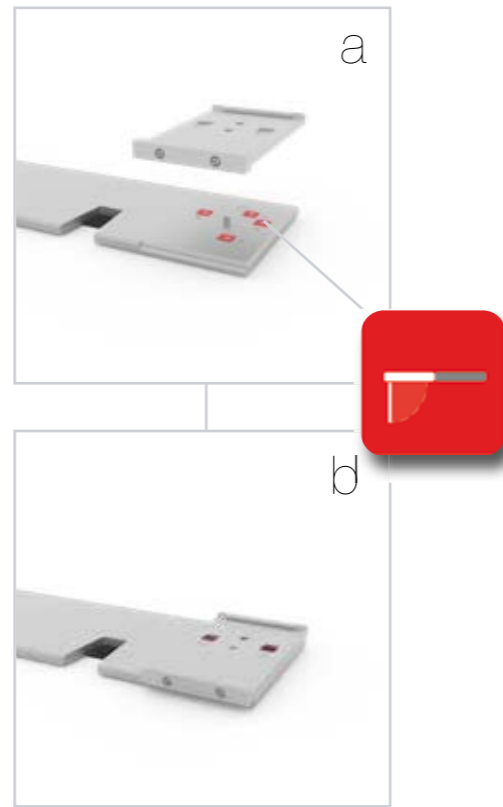

SET UP INSTRUCTION
ACCESSORIES

The text 'BIG LED UP DOOR' is presented in a bold, stylized font. The letters are filled with a vibrant, multi-colored gradient of blue, red, and yellow, creating a sense of motion and energy. The text is set against a solid black background and is enclosed within a thin red rectangular border.

**BIG LED UP
DOOR**

Gerade Version/straight version 4
Aufbauanleitung/set up instruction

Eck- & Kojenversion/corner & storage version.....30
Aufbauanleitung/set up instruction

BIG LED UP DOOR

1.

TÜR/DOOR

TÜR/DOOR

4.

5.

TÜR/DOOR

6.

7.

GERADE VERSION/STRAIGHT VERSION

GERADE VERSION/STRAIGHT VERSION

GERADE VERSION/STRAIGHT VERSION

GERADE VERSION/STRAIGHT VERSION

8.

9.

GERADE VERSION/STRAIGHT VERSION

GERADE VERSION/STRAIGHT VERSION

GERADE VERSION/STRAIGHT VERSION

GERADE VERSION/STRAIGHT VERSION

GERADE VERSION/STRAIGHT VERSION