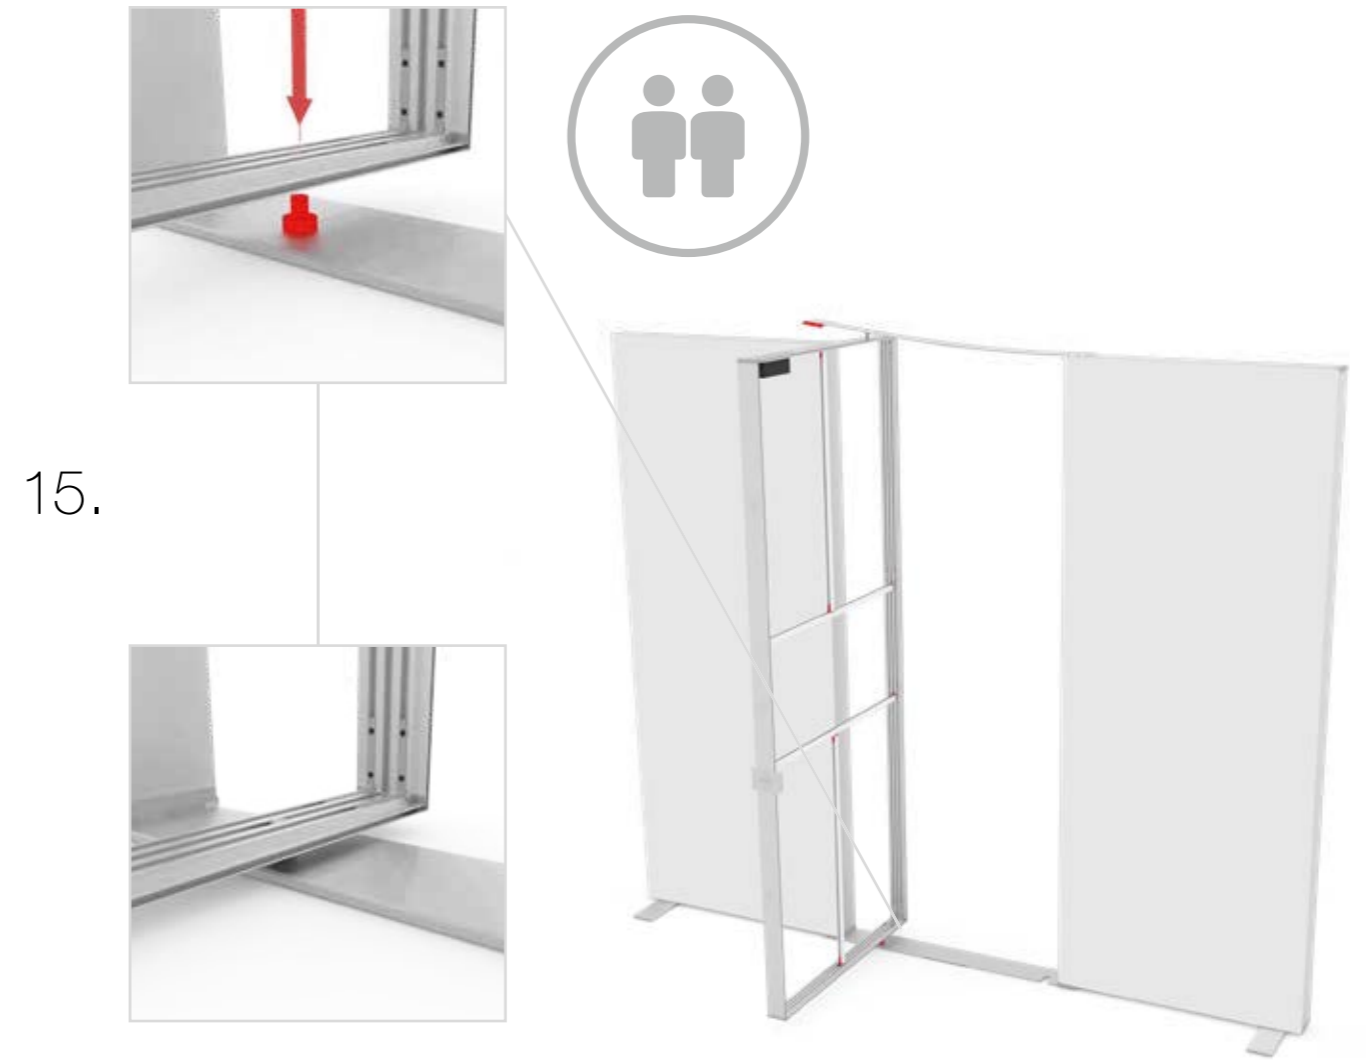

SET UP INSTRUCTION
ACCESSORIES

The text 'BIG LED UP DOOR' is presented in a bold, stylized font. The letters are filled with a vibrant, multi-colored gradient of blue, red, and yellow, creating a sense of motion and energy. The text is set against a solid black background and is enclosed within a thin red rectangular border.

**BIG LED UP
DOOR**

Gerade Version/straight version 4
Aufbauanleitung/set up instruction

Eck- & Kojenversion/corner & storage version.....30
Aufbauanleitung/set up instruction

BIG LED UP DOOR

1.

TÜR/DOOR

TÜR/DOOR

GERADE VERSION/STRAIGHT VERSION

8.

9.

GERADE VERSION/STRAIGHT VERSION

GERADE VERSION/STRAIGHT VERSION

GERADE VERSION/STRAIGHT VERSION

GERADE VERSION/STRAIGHT VERSION

GERADE VERSION/STRAIGHT VERSION

GERADE VERSION/STRAIGHT VERSION

2 SEK. DRÜCKEN
PRESS FOR 2 SEC.

ECK- & KOJENVERSION/CORNER & STORAGE VERSION

corner-L

storage room

corner-R

ECK- & KOJENVERSION/CORNER & STORAGE VERSION