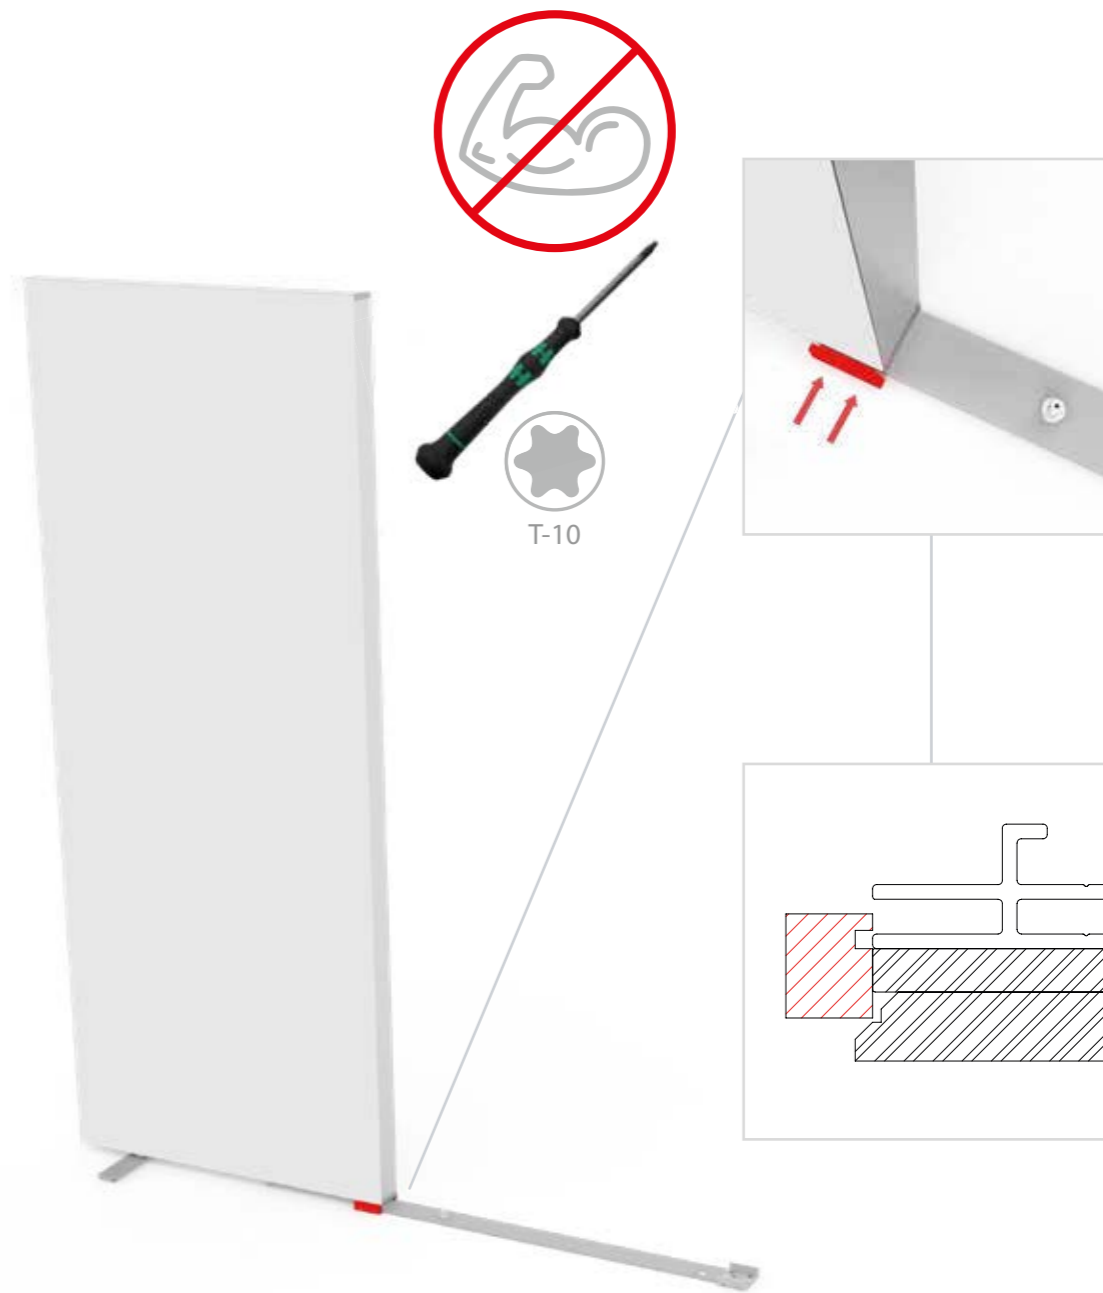

GERADE VERSION/STRAIGHT VERSION

8.

9.