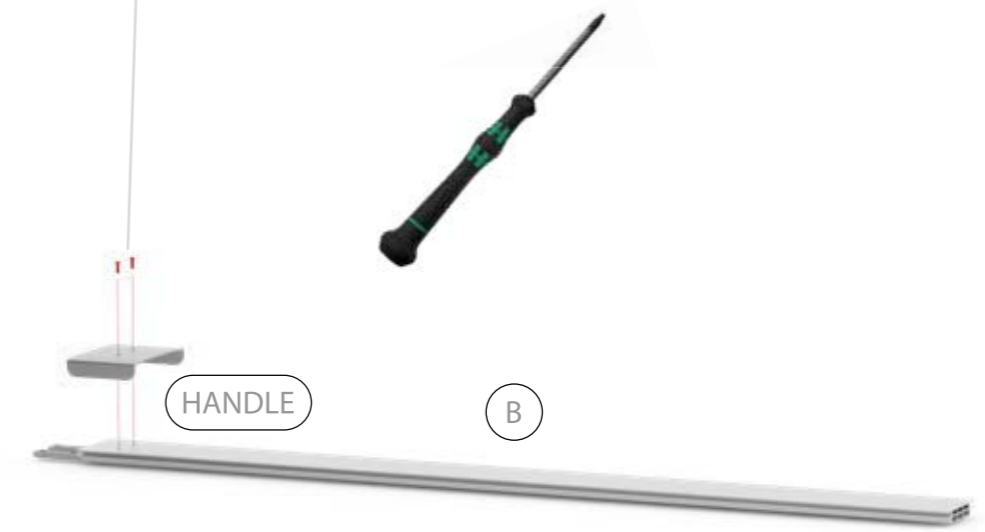

SET UP INSTRUCTION
ACCESSORIES

The text 'BIG LED UP DOOR' is presented in a bold, stylized font. The letters are filled with a vibrant, multi-colored gradient of blue, red, and yellow, creating a sense of motion and energy. The text is set against a solid black background and is enclosed within a thin red rectangular border.

**BIG LED UP
DOOR**

Gerade Version/straight version 4
Aufbauanleitung/set up instruction

Eck- & Kojenversion/corner & storage version.....30
Aufbauanleitung/set up instruction

BIG LED UP DOOR

1.

TÜR/DOOR

TÜR/DOOR