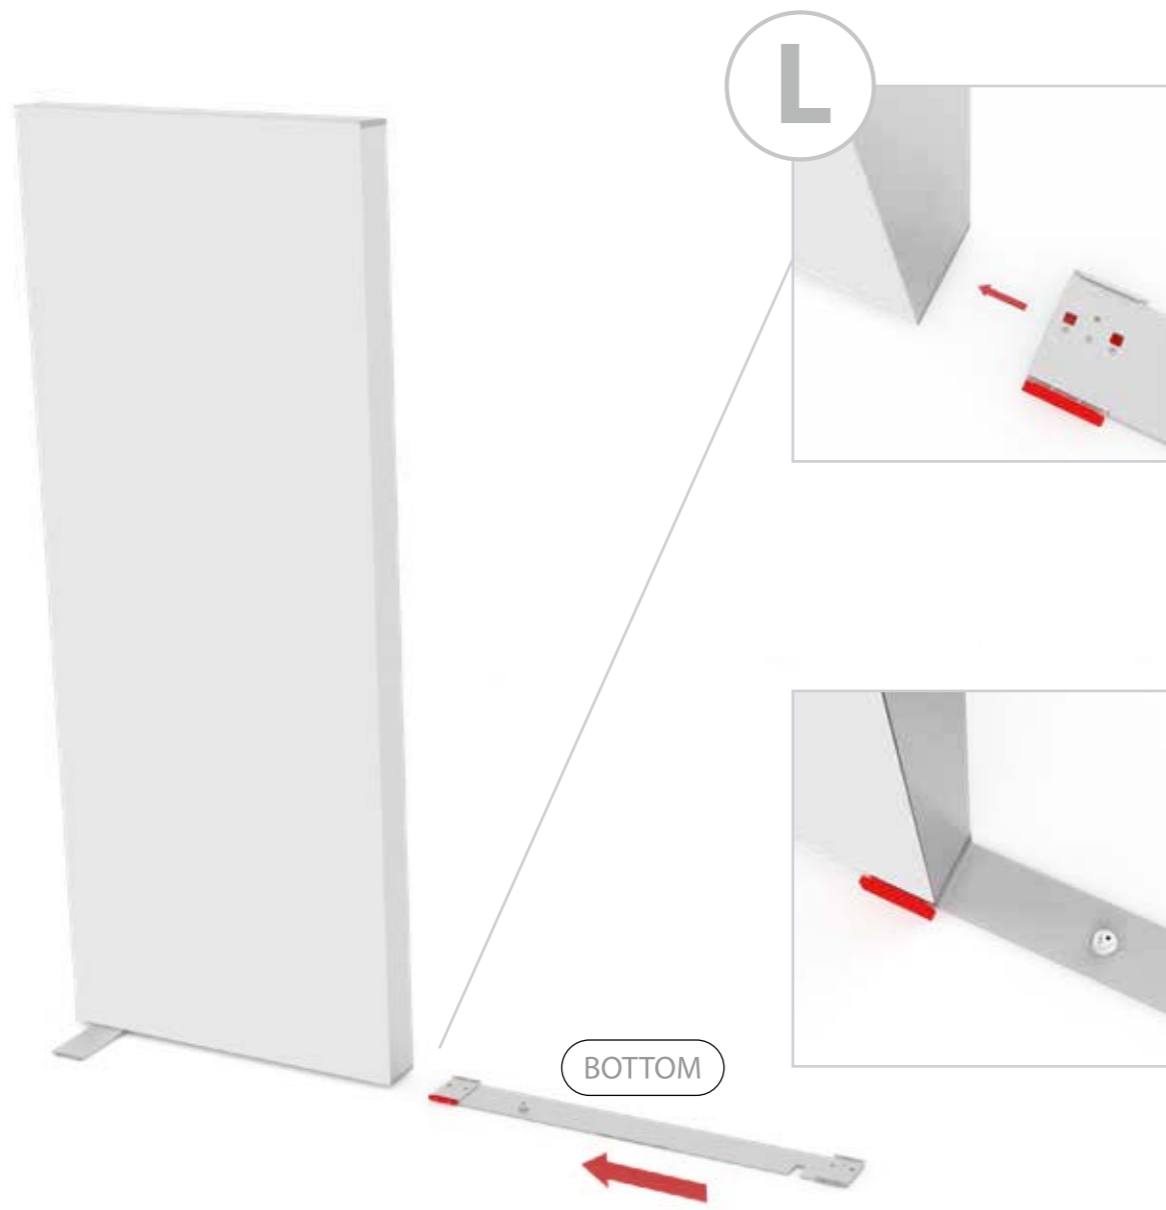

GERADE VERSION/STRAIGHT VERSION

8.