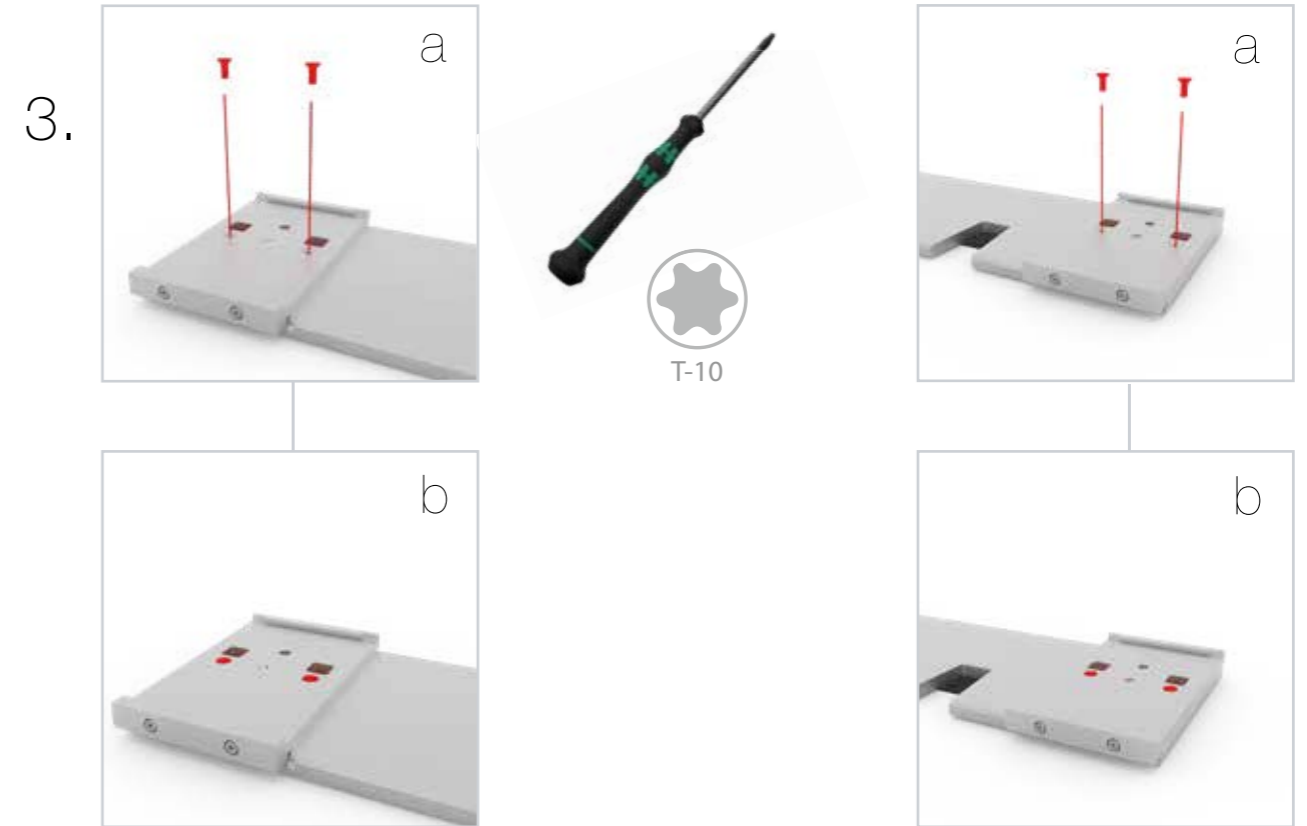

SET UP INSTRUCTION
ACCESSORIES

The text 'BIG LED UP DOOR' is presented in a bold, stylized font. The letters are filled with a vibrant, multi-colored gradient of blue, red, and yellow, creating a sense of motion and energy. The text is set against a solid black background and is enclosed within a thin red rectangular border.

**BIG LED UP
DOOR**

Gerade Version/straight version 4
Aufbauanleitung/set up instruction

Eck- & Kojenversion/corner & storage version.....30
Aufbauanleitung/set up instruction

BIG LED UP DOOR

1.

TÜR/DOOR

TÜR/DOOR

4.

5.

TÜR/DOOR

6.

7.

GERADE VERSION/STRAIGHT VERSION

GERADE VERSION/STRAIGHT VERSION

GERADE VERSION/STRAIGHT VERSION