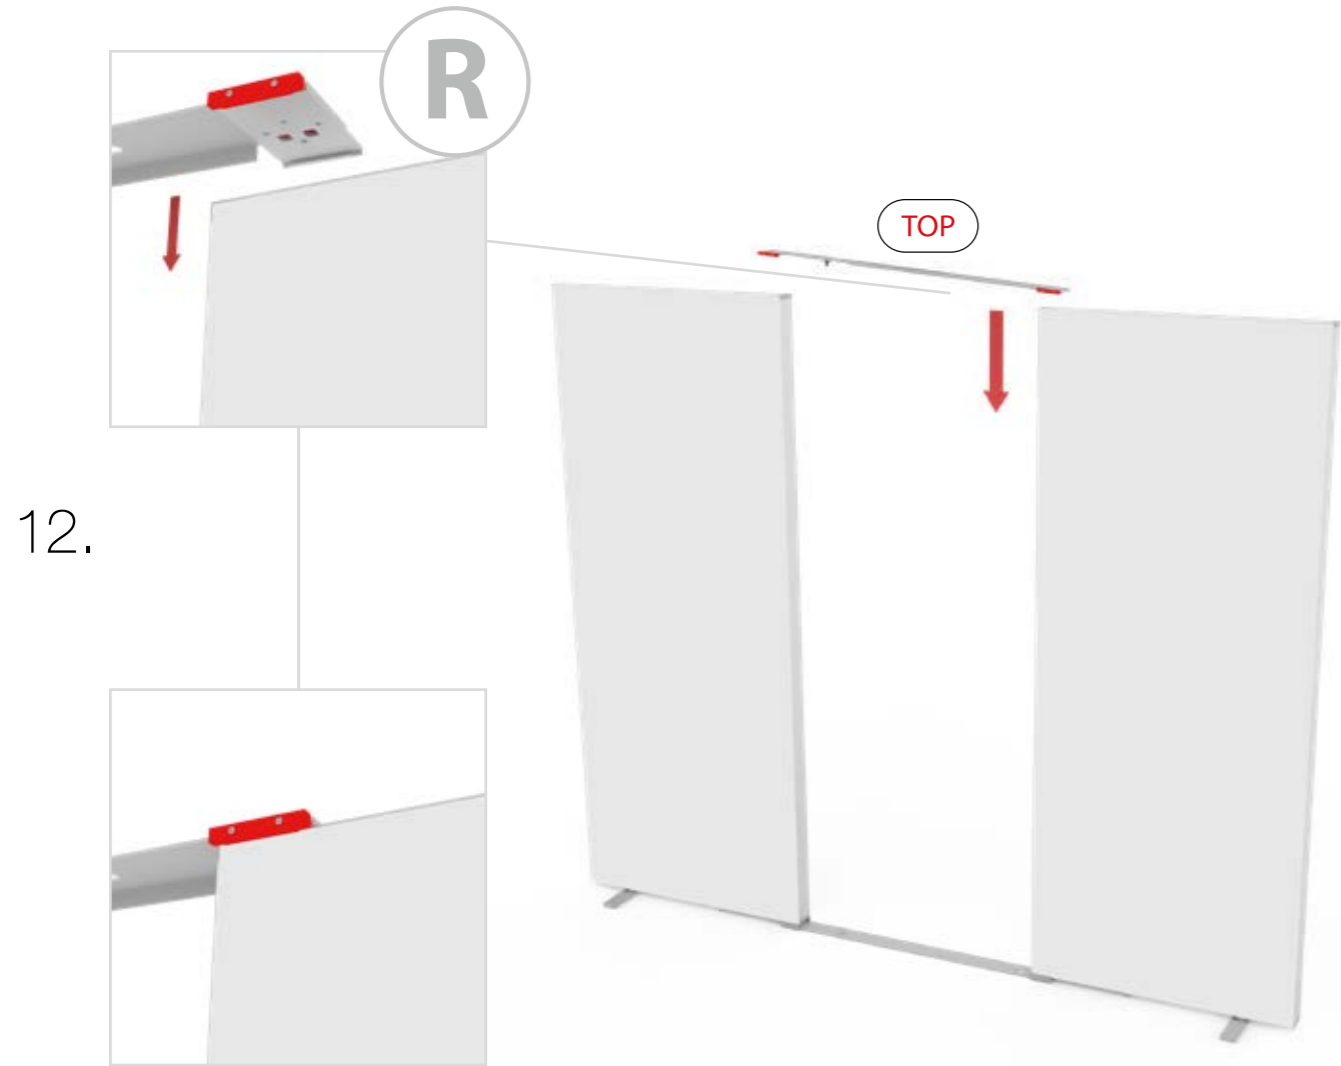

SET UP INSTRUCTION
ACCESSORIES

The text 'BIG LED UP DOOR' is presented in a bold, stylized font. The letters are filled with a vibrant, multi-colored gradient of blue, red, and yellow, creating a sense of motion and energy. The text is set against a solid black background and is enclosed within a thin red rectangular border.

**BIG LED UP
DOOR**

Gerade Version/straight version 4
Aufbauanleitung/set up instruction

Eck- & Kojenversion/corner & storage version.....30
Aufbauanleitung/set up instruction

BIG LED UP DOOR

1.

TÜR/DOOR

TÜR/DOOR

GERADE VERSION/STRAIGHT VERSION

8.

9.

GERADE VERSION/STRAIGHT VERSION

GERADE VERSION/STRAIGHT VERSION

GERADE VERSION/STRAIGHT VERSION

GERADE VERSION/STRAIGHT VERSION

GERADE VERSION/STRAIGHT VERSION

GERADE VERSION/STRAIGHT VERSION

2 SEK. DRÜCKEN
PRESS FOR 2 SEC.

ECK- & KOJENVERSION/CORNER & STORAGE VERSION

corner-L

storage room

corner-R

ECK- & KOJENVERSION/CORNER & STORAGE VERSION