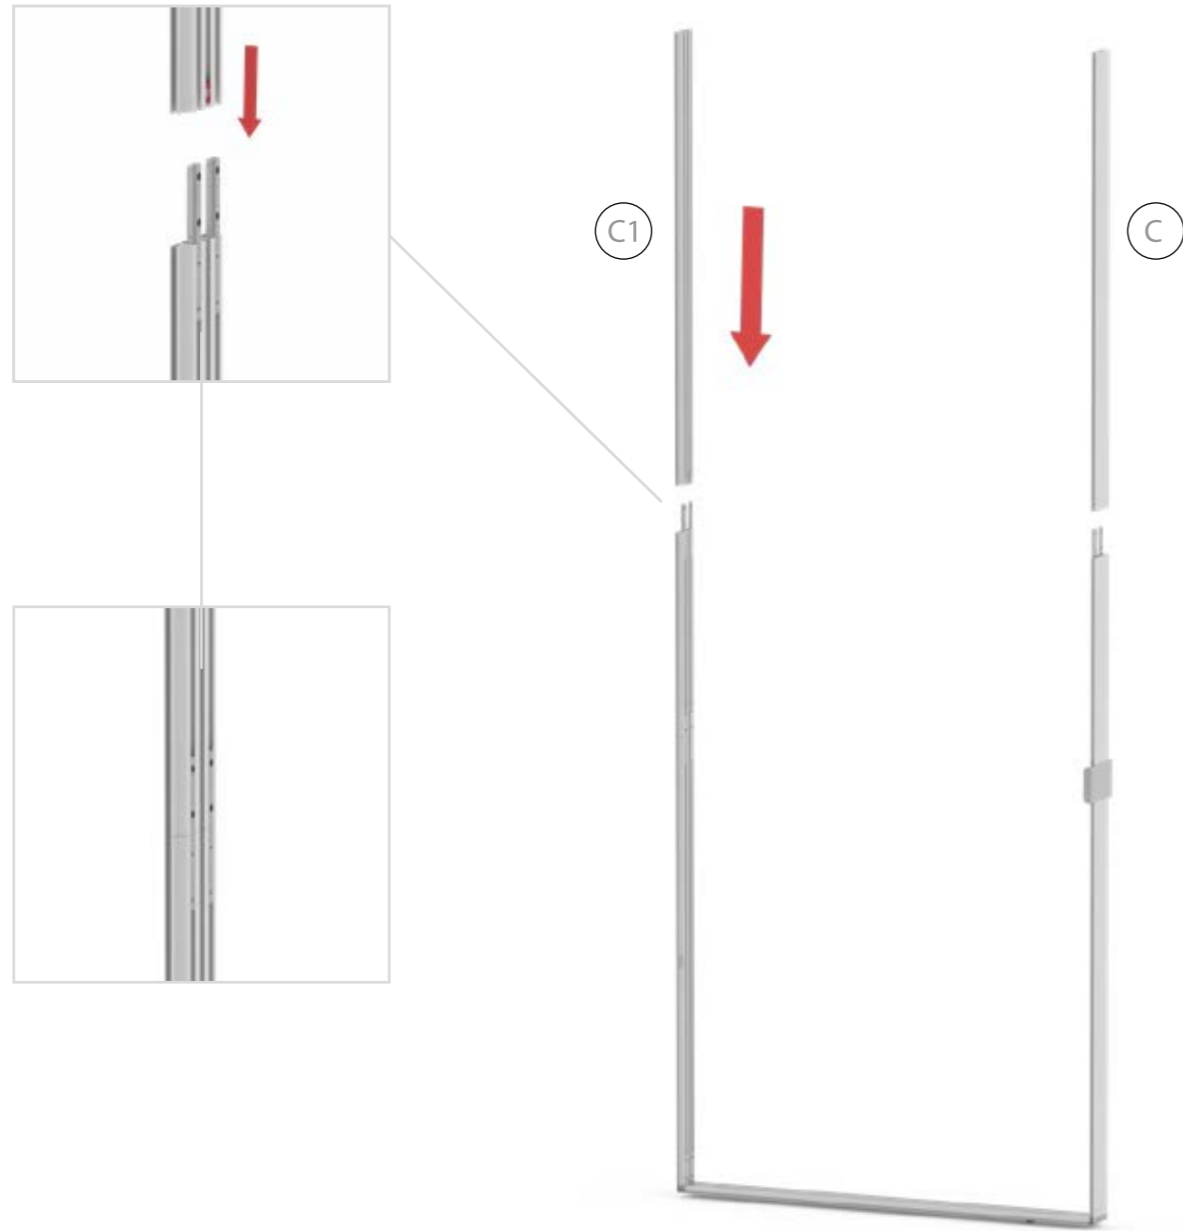

SET UP INSTRUCTION
ACCESSORIES

The text 'BIG LED UP DOOR' is presented in a bold, stylized font. The letters are filled with a vibrant, multi-colored gradient of blue, red, and yellow, creating a sense of motion and energy. The text is set against a solid black background and is enclosed within a thin red rectangular border.

**BIG LED UP
DOOR**

Gerade Version/straight version 4
Aufbauanleitung/set up instruction

Eck- & Kojenversion/corner & storage version.....30
Aufbauanleitung/set up instruction

BIG LED UP DOOR

1.

TÜR/DOOR

TÜR/DOOR

4.

5.

TÜR/DOOR

6.

7.

GERADE VERSION/STRAIGHT VERSION

GERADE VERSION/STRAIGHT VERSION

GERADE VERSION/STRAIGHT VERSION

GERADE VERSION/STRAIGHT VERSION

2 SEK. DRÜCKEN
PRESS FOR 2 SEC.

ECK- & KOJENVERSION/CORNER & STORAGE VERSION

corner-L

storage room

corner-R

ECK- & KOJENVERSION/CORNER & STORAGE VERSION