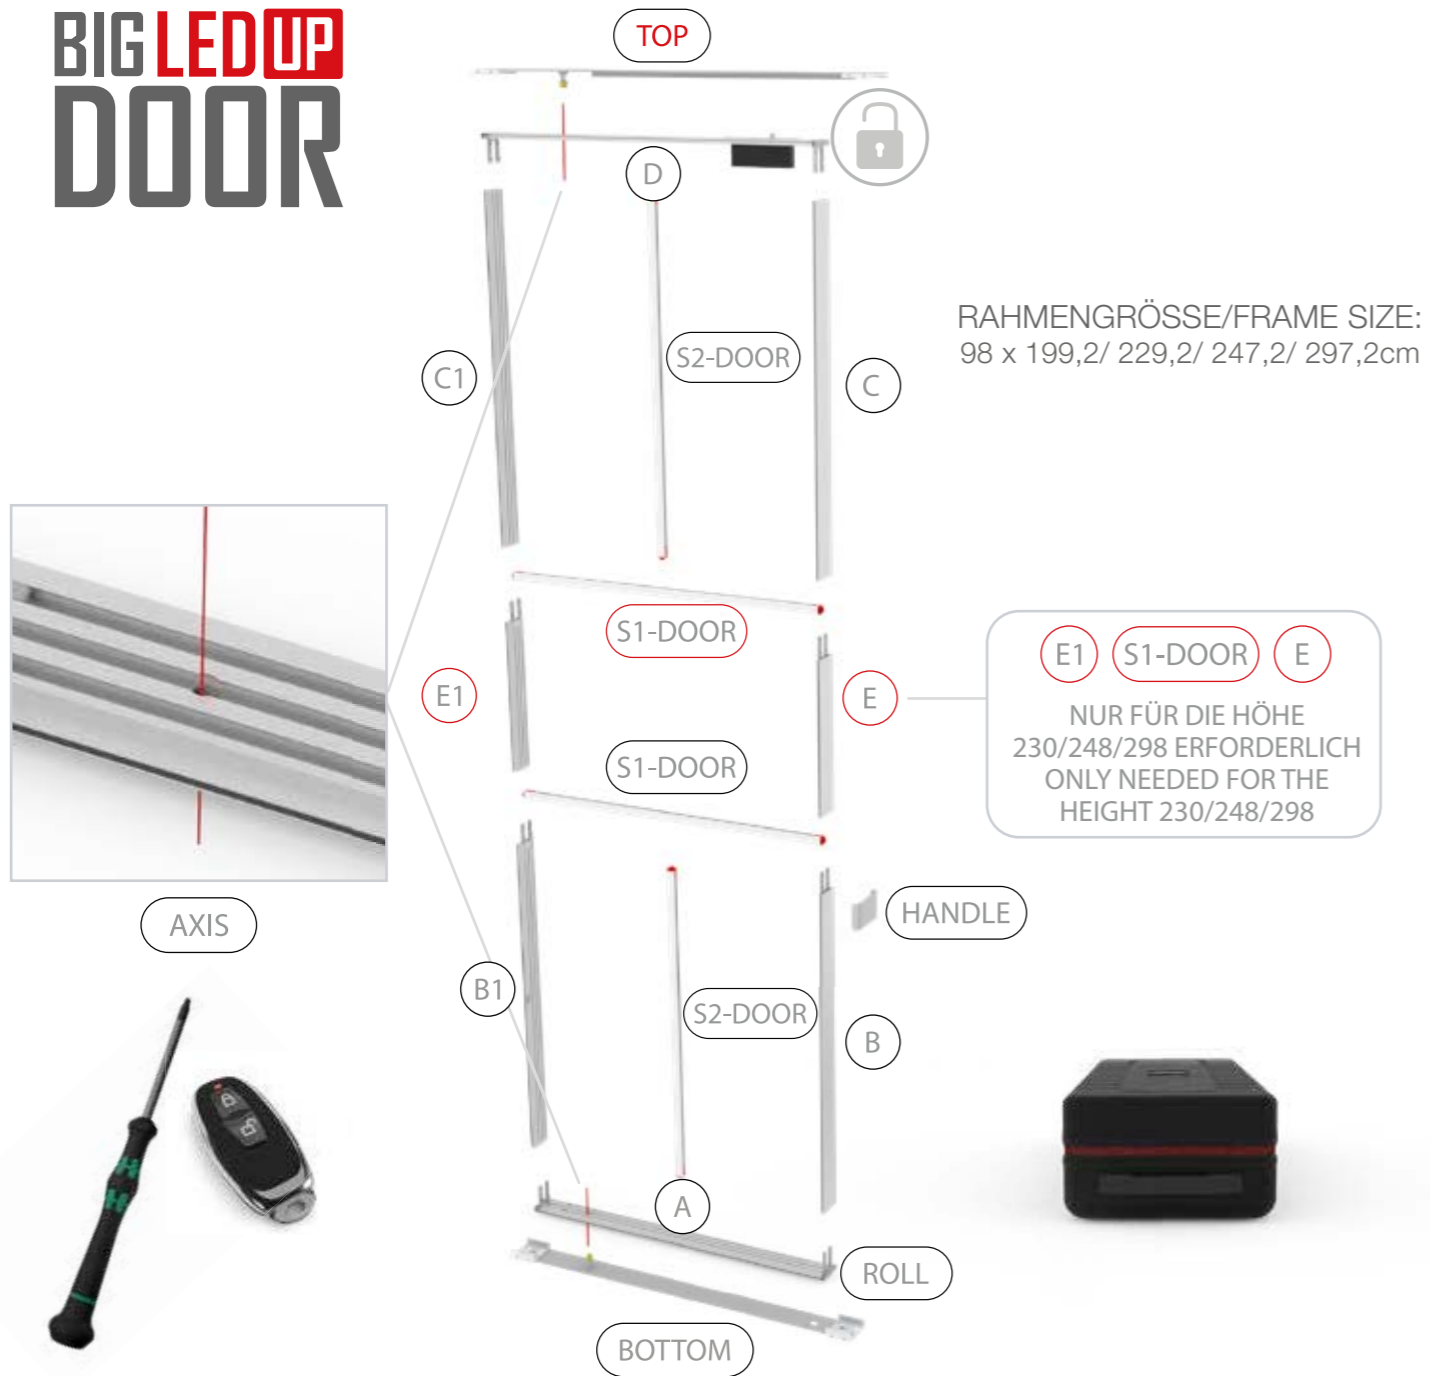

SET UP INSTRUCTION
ACCESSORIES

The text 'BIG LED UP DOOR' is presented in a bold, stylized font. The letters are filled with a vibrant, multi-colored gradient of blue, red, and yellow, creating a sense of motion and energy. The text is set against a solid black background and is enclosed within a thin red rectangular border.

**BIG LED UP
DOOR**

Gerade Version/straight version 4
Aufbauanleitung/set up instruction

Eck- & Kojenversion/corner & storage version.....30
Aufbauanleitung/set up instruction

BIG LED UP DOOR

1.

TÜR/DOOR

TÜR/DOOR

4.

5.

TÜR/DOOR

6.

7.

GERADE VERSION/STRAIGHT VERSION

GERADE VERSION/STRAIGHT VERSION

GERADE VERSION/STRAIGHT VERSION

GERADE VERSION/STRAIGHT VERSION

2 SEK. DRÜCKEN
PRESS FOR 2 SEC.

ECK- & KOJENVERSION/CORNER & STORAGE VERSION

corner-L

storage room

corner-R

ECK- & KOJENVERSION/CORNER & STORAGE VERSION