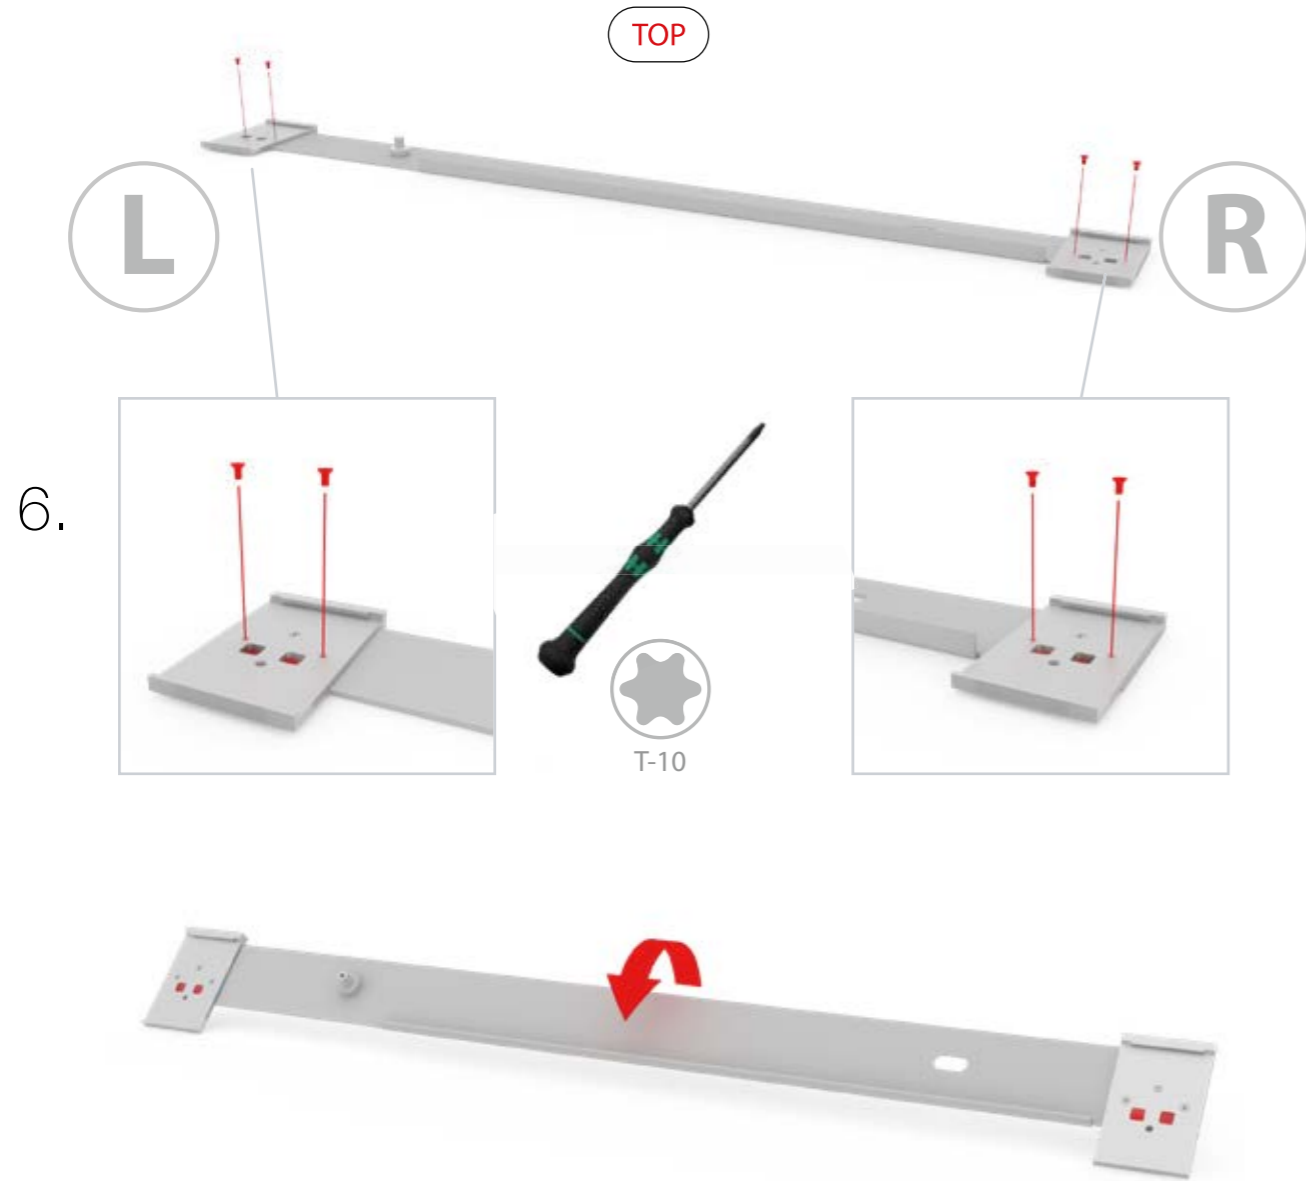

SET UP INSTRUCTION
ACCESSORIES

The text 'BIG LED UP DOOR' is presented in a bold, stylized font. The letters are filled with a vibrant, multi-colored gradient of blue, red, and yellow, creating a sense of motion and energy. The text is set against a solid black background and is enclosed within a thin red rectangular border.

**BIG LED UP
DOOR**

Gerade Version/straight version 4
Aufbauanleitung/set up instruction

Eck- & Kojenversion/corner & storage version.....30
Aufbauanleitung/set up instruction

BIG LED UP DOOR

1.

TÜR/DOOR

TÜR/DOOR

4.

5.

TÜR/DOOR

6.

7.

GERADE VERSION/STRAIGHT VERSION

GERADE VERSION/STRAIGHT VERSION

GERADE VERSION/STRAIGHT VERSION

GERADE VERSION/STRAIGHT VERSION

2 SEK. DRÜCKEN
PRESS FOR 2 SEC.

ECK- & KOJENVERSION/CORNER & STORAGE VERSION

corner-L

storage room

corner-R

ECK- & KOJENVERSION/CORNER & STORAGE VERSION