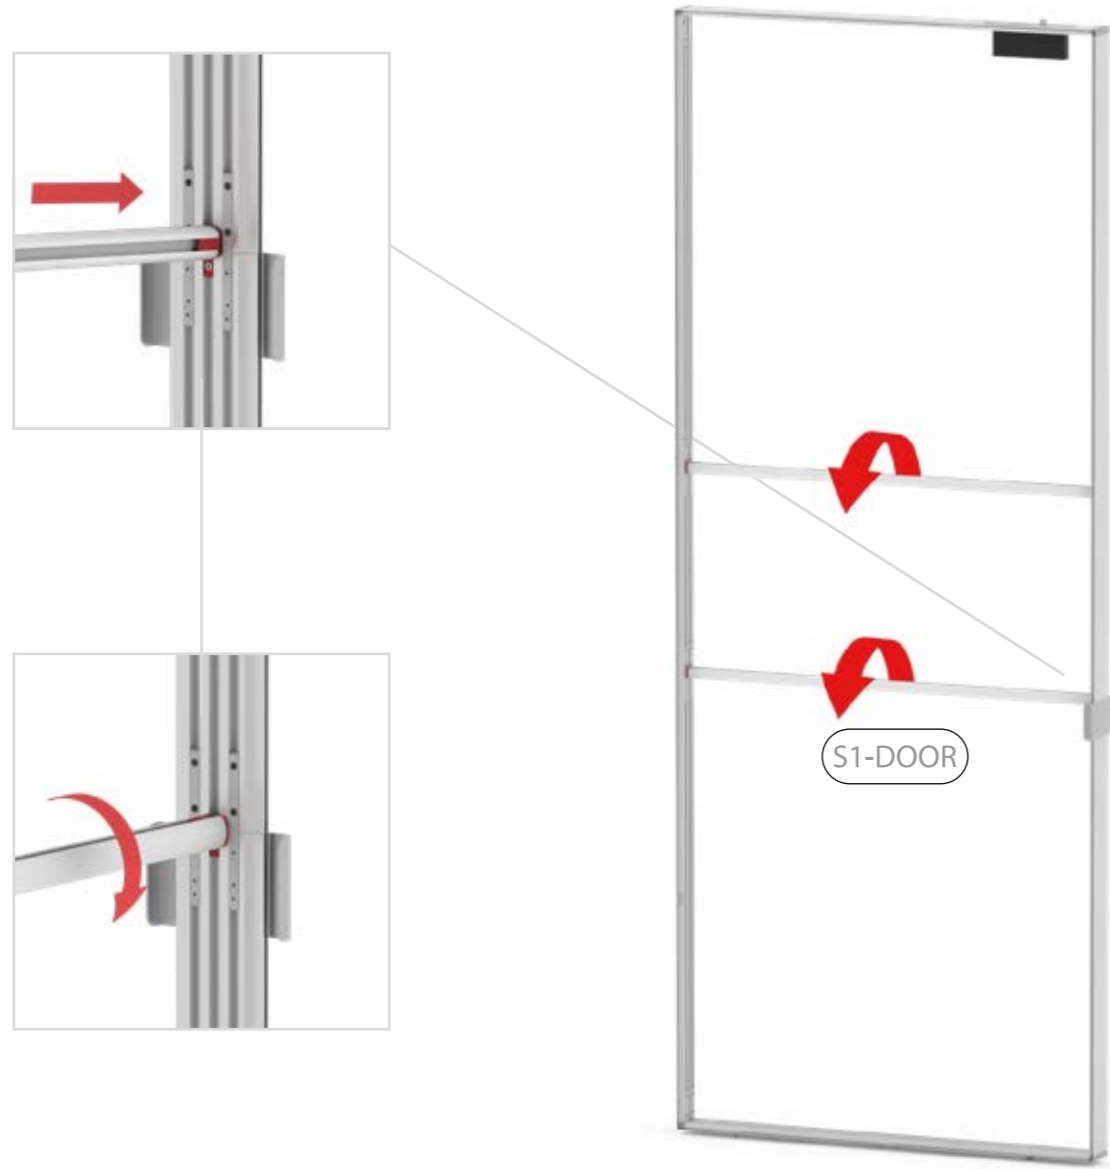

SET UP INSTRUCTION
ACCESSORIES

The text 'BIG LED UP DOOR' is presented in a bold, stylized font. The letters are filled with a vibrant, multi-colored gradient of blue, red, and yellow, creating a sense of motion and energy. The text is set against a solid black background and is enclosed within a thin red rectangular border.

**BIG LED UP
DOOR**

Gerade Version/straight version 4
Aufbauanleitung/set up instruction

Eck- & Kojenversion/corner & storage version.....30
Aufbauanleitung/set up instruction

BIG LED UP DOOR

1.

TÜR/DOOR

TÜR/DOOR

4.

5.

TÜR/DOOR

6.

7.

GERADE VERSION/STRAIGHT VERSION

GERADE VERSION/STRAIGHT VERSION

GERADE VERSION/STRAIGHT VERSION

GERADE VERSION/STRAIGHT VERSION

2 SEK. DRÜCKEN
PRESS FOR 2 SEC.

ECK- & KOJENVERSION/CORNER & STORAGE VERSION

corner-L

storage room

corner-R

ECK- & KOJENVERSION/CORNER & STORAGE VERSION