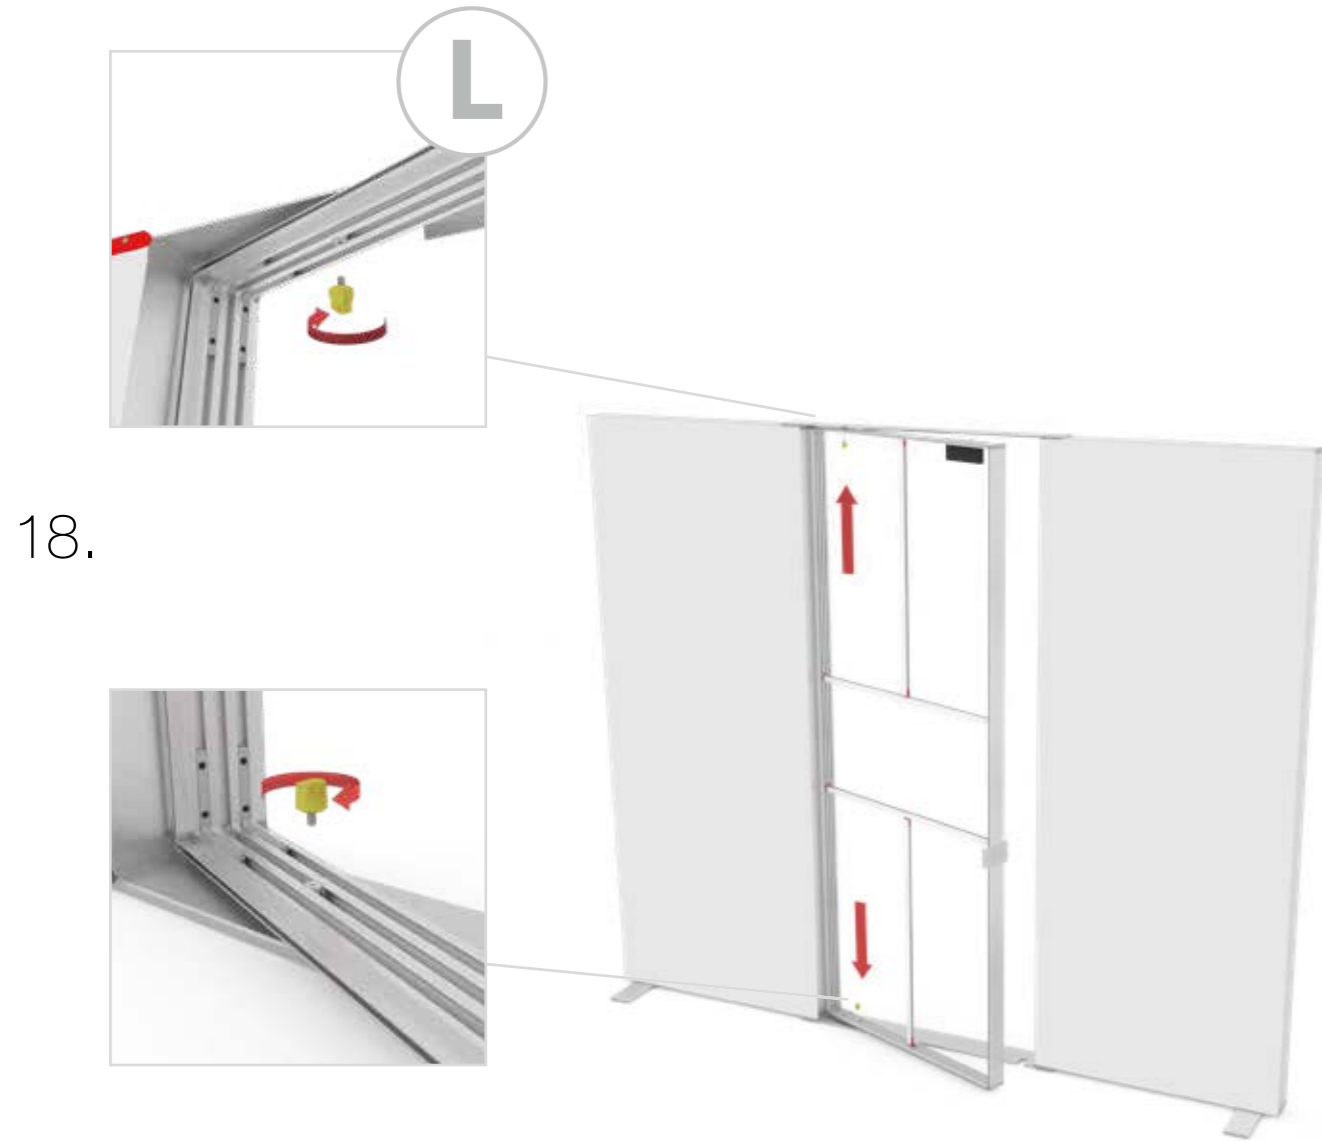

SET UP INSTRUCTION
ACCESSORIES

The text 'BIG LED UP DOOR' is presented in a bold, stylized font. The letters are filled with a vibrant, multi-colored gradient of blue, red, and yellow, creating a sense of motion and energy. The text is set against a solid black background and is enclosed within a thin red rectangular border.

**BIG LED UP
DOOR**

Gerade Version/straight version 4
Aufbauanleitung/set up instruction

Eck- & Kojenversion/corner & storage version.....30
Aufbauanleitung/set up instruction

BIG LED UP DOOR

1.

TÜR/DOOR

TÜR/DOOR

GERADE VERSION/STRAIGHT VERSION

8.

9.

GERADE VERSION/STRAIGHT VERSION

GERADE VERSION/STRAIGHT VERSION

GERADE VERSION/STRAIGHT VERSION

GERADE VERSION/STRAIGHT VERSION

GERADE VERSION/STRAIGHT VERSION

GERADE VERSION/STRAIGHT VERSION

2 SEK. DRÜCKEN
PRESS FOR 2 SEC.

ECK- & KOJENVERSION/CORNER & STORAGE VERSION

corner-L

storage room

corner-R

ECK- & KOJENVERSION/CORNER & STORAGE VERSION