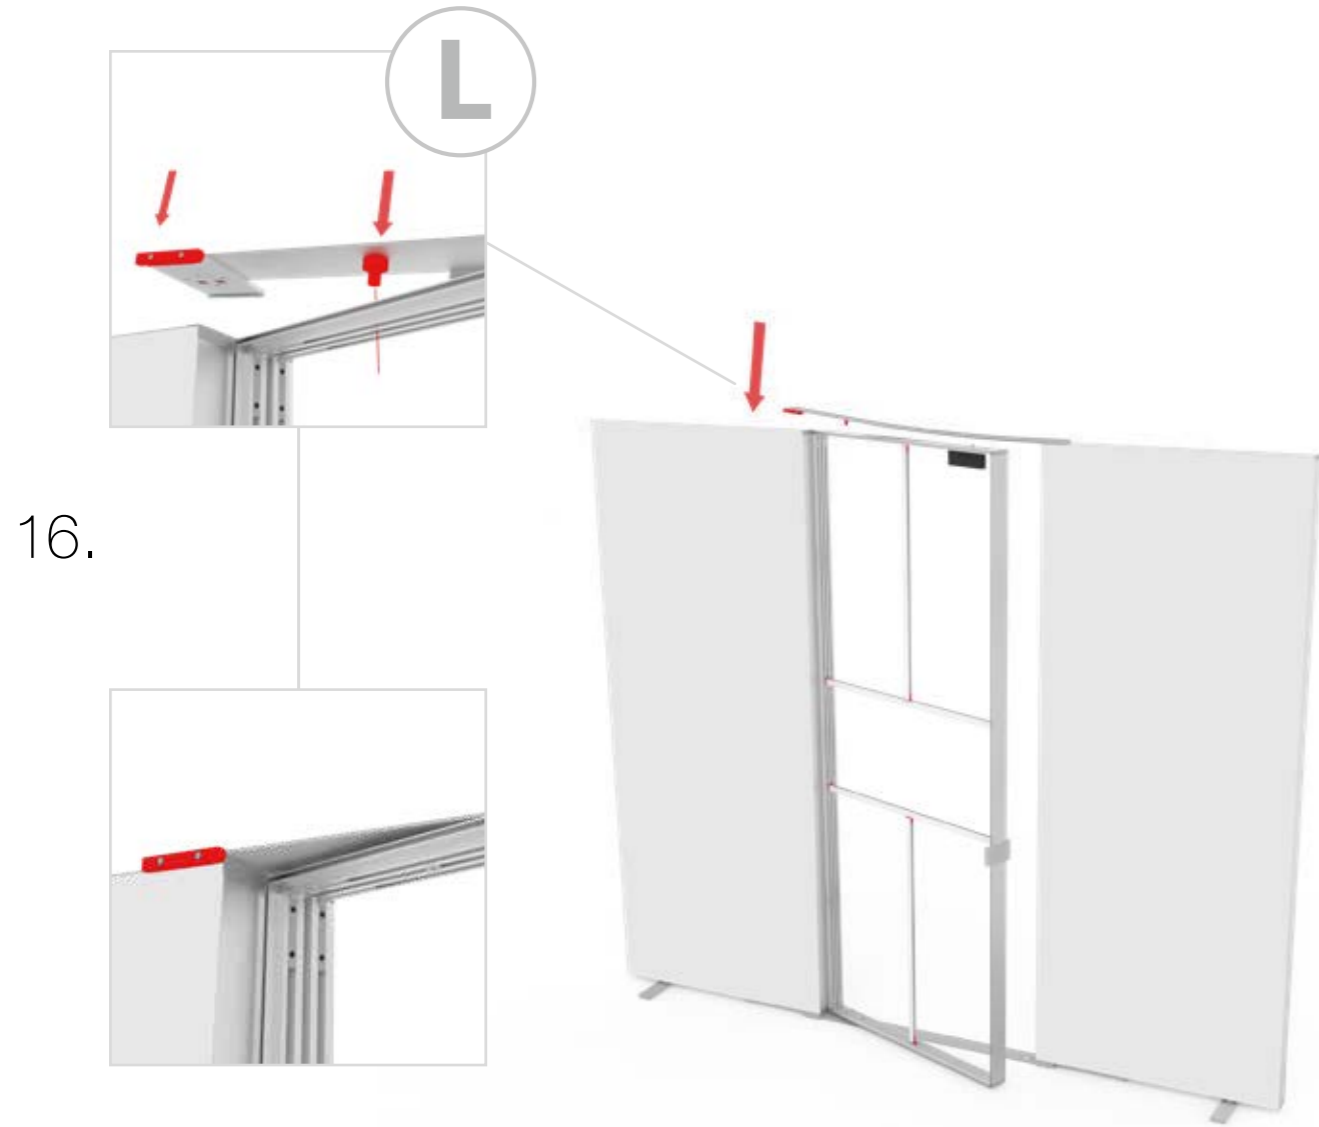

SET UP INSTRUCTION
ACCESSORIES

The text 'BIG LED UP DOOR' is presented in a bold, stylized font. The letters are filled with a vibrant, multi-colored gradient of blue, red, and yellow, creating a sense of motion and energy. The text is set against a solid black background and is enclosed within a thin red rectangular border.

**BIG LED UP
DOOR**

Gerade Version/straight version 4
Aufbauanleitung/set up instruction

Eck- & Kojenversion/corner & storage version.....30
Aufbauanleitung/set up instruction

BIG LED UP DOOR

1.

TÜR/DOOR

TÜR/DOOR

GERADE VERSION/STRAIGHT VERSION

8.

9.

GERADE VERSION/STRAIGHT VERSION

GERADE VERSION/STRAIGHT VERSION

GERADE VERSION/STRAIGHT VERSION

GERADE VERSION/STRAIGHT VERSION

GERADE VERSION/STRAIGHT VERSION

GERADE VERSION/STRAIGHT VERSION

2 SEK. DRÜCKEN
PRESS FOR 2 SEC.

ECK- & KOJENVERSION/CORNER & STORAGE VERSION

corner-L

storage room

corner-R

ECK- & KOJENVERSION/CORNER & STORAGE VERSION